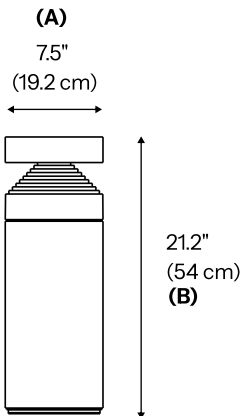

A) Diameter - Ø: 7.5" (19.2 cm)

B) Height - H: 21.2" (54 cm)

LIGHT SOURCE:

SMD LED | 20W | 1019 lumens

WEIGHT:

50.7 lb

-M

A) Diameter - Ø: 7.5" (19.2 cm)

B) Height - H: 38.9" (99 cm)

LIGHT SOURCE:

SMD LED | 20W | 1019 lumens

WEIGHT:

108 lb

LED

IP65

IK08