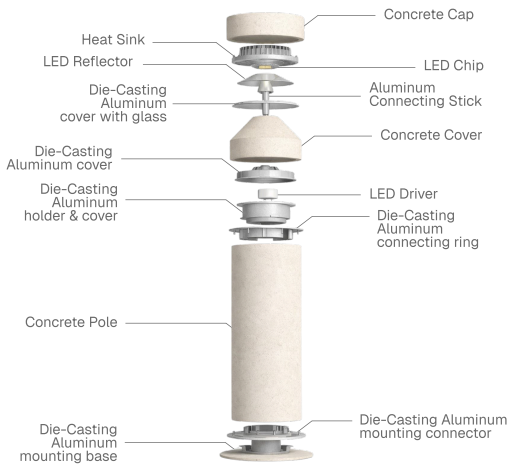

General Information:

Mr. Black is crafted from solid natural black marquina marble and equipped with energy-efficient, adjustable color-temperature LED technology, this luminaire achieves a refined balance between organic texture and contemporary minimalism.

Designed for pathways, plazas, and entrance areas, it delivers architectural illumination that enhances both functionality and visual identity.

The product is available in two height options: 21.2" and 38.9". The 20W LED bollard can be operated via standard on/off switching or integrated into a DALI control system for advanced lighting management.

The design concept integrates stepped geometry with a focused light source, optimizing beam precision and enhancing visual concentration.

Light is distributed evenly in a full 360° pattern from the mounting point, ensuring consistent ambient coverage.

Voltage:

110-277V

Material:

MARBLE, DIE-CASTING ALUMINUM, SAFETY GLASS

Lighting:

LED

IP Rating:

IP 65

IK Rating:

IK 08

Appliance Class:

I

Due to the dynamic nature of lighting products and the associated technologies, luminaire data on all specification sheets is subject to change at the discretion of Gordon Bullard LLC and associated companies.

THINK BOLLARD - THINK BULLARD

sales@gordonbullard.com / www.bullardbollards.com / 1-877-964-4646

991 South Gull Lake Dr Richland, MI 49083 USA