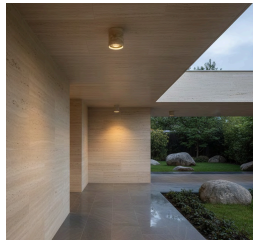

Part Number:

BB-7099-ML
BB-7106-ML