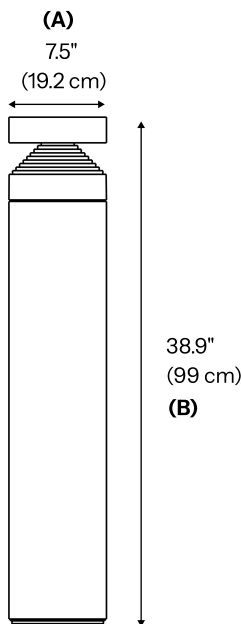

A) Diameter - Ø: 7.5" (19.2 cm)

B) Height - H: 21.2" (54 cm)

LIGHT SOURCE:

SMD LED | 20W | 1019 lumens

WEIGHT:

50.7 lb

-M

A) Diameter - Ø: 7.5" (19.2 cm)

B) Height - H: 38.9" (99 cm)

LIGHT SOURCE:

SMD LED | 20W | 1019 lumens

WEIGHT:

108 lb

LED

IP65

IK08