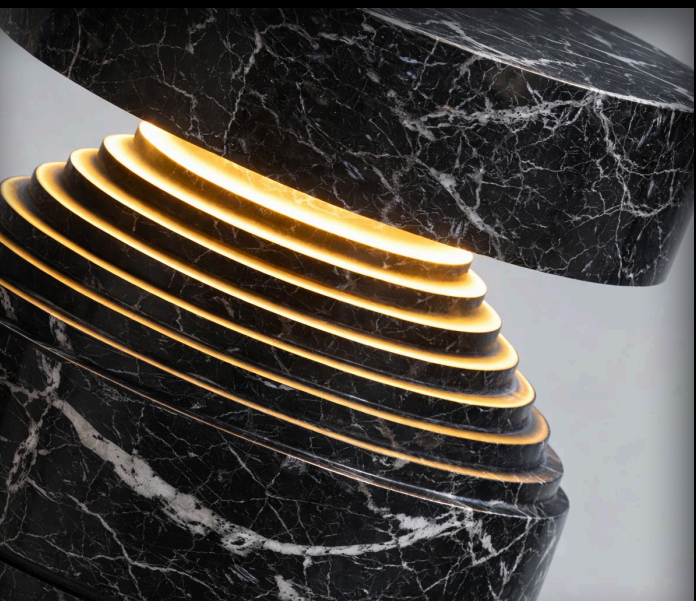

**BULLARD
BOLLARDS**
Think Bollard Think Bullard

**MR.
BLACK**
Bollard