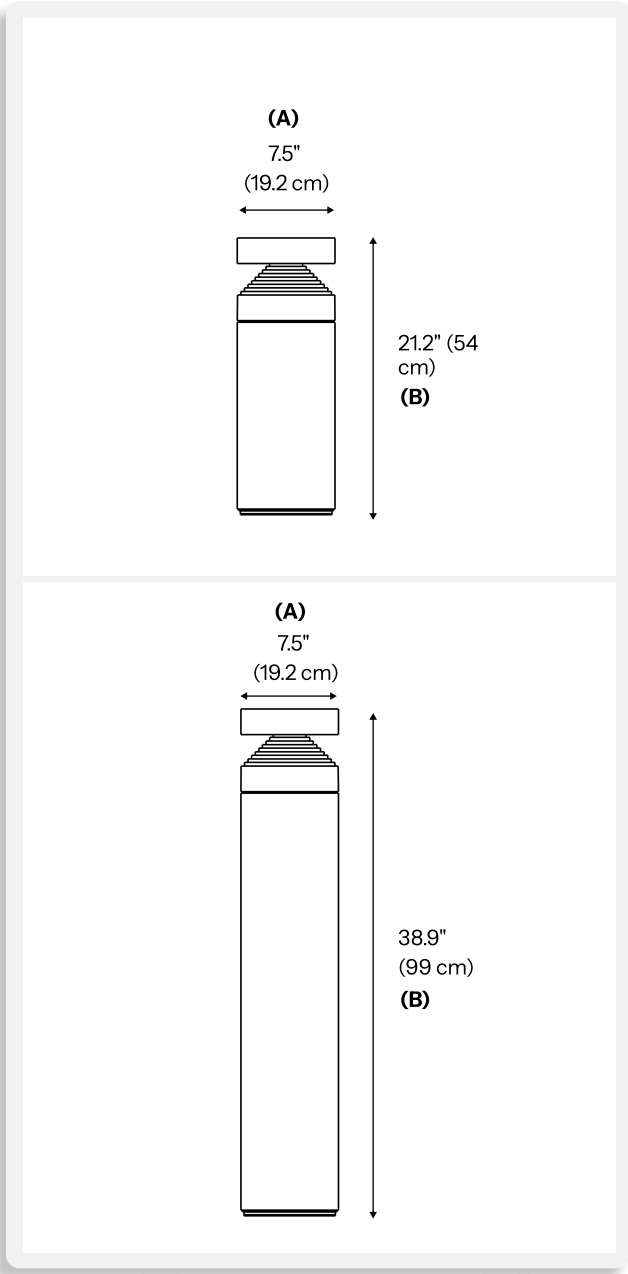

**BULLARD
BOLLARDS**
Think Bullard Think Bullard

**CODE:
BB-7164-ML**

Fixture Type:

Project Name:

HOW TO ORDER:

CODE:

Example:
CODE: BB-7164-ML-S-K27-BM-NON

**BB-7164-ML-S-
K27-BM-NON**

2 CCT:

- -K27 2700K
- -K30 3000K
- -K40 4000K

3 Finish Options:

- -IG Indian Green
- -ST Silver Travertine
- -RT Red Travertine
- -BM Black Marquina
- -T Travertine
- -DE Dark Emperador
- -VW Volakos White

4 Dimming Options:

- -NON NON-Dimmable
- -DALI DALI

Due to the dynamic nature of lighting products and the associated technologies, luminaire data on all specification sheets is subject to change at the discretion of Gordon Bullard LLC and associated companies.

THINK BOLLARD - THINK BULLARD

sales@gordonbullard.com / www.bullardbollards.com / 1-877-964-4646

991 South Gull Lake Dr Richland, MI 49083 USA