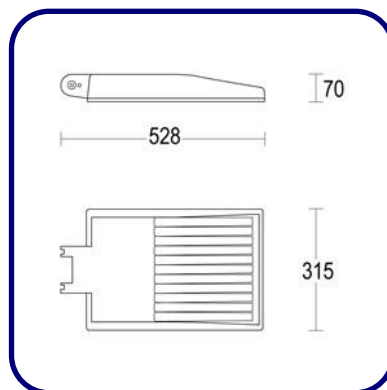

CODE-SPH.00.5486

3 FINISH OPTIONS:

STANDARD FINISHES

- -AG Anthracite grey(matt)
- -LG Light grey(matt)

CUSTOM REQUEST FINISHES

- -WM White matt
- -BR Bronze
- -AGM Antique grey matt
- -SM Sand matt
- -BM Black matt
- -CM Corten matt
- -BLM Blue matt
- -GM Green matt

sales@gordonbullard.com
www.bullardoutdoor.com
1-877-964-4646

991 South Gull Lake Dr
Richland, MI 49083
USA