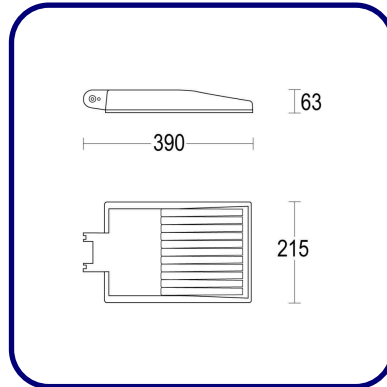

2 DRAWINGS:

CODE-SPH.00.5484