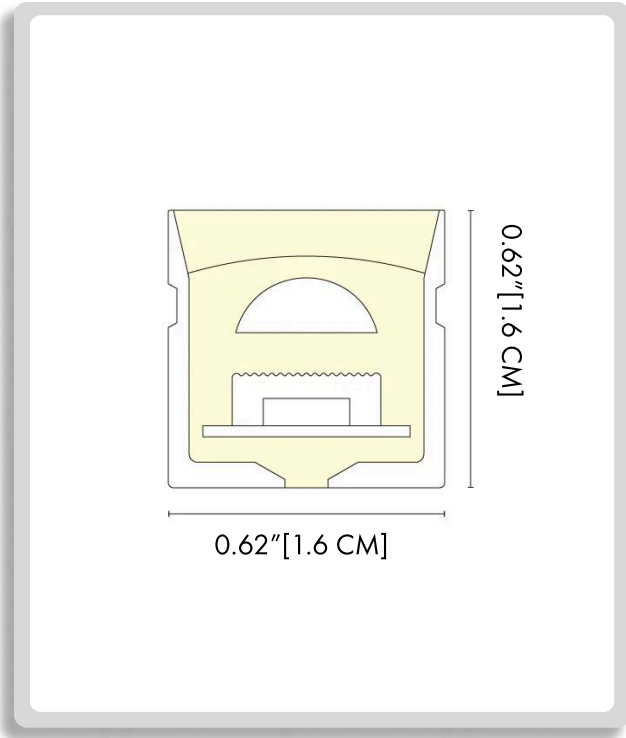

FIXTURE TYPE: _____

PROJECT NAME: _____

HOW TO ORDER:

CODE:

Example:
CODE: BB-SLWLCG-CL-2AF1-SLCG-CL-G1-AS-AFS(T)2020A5-1000

BB-SLWLCG-CL-2AF1-SLCG-CL-G1-AS-AFS(T)2020A5-1000

1 DIMENSIONS:

A) Length - L: 0.66" (1.7 cm)
B) Height - H: 0.47" (1.2 cm)

2 LIGHT SOURCE:

-AF3-SLCG-CL

	CCT	COLOR RANGE	INPUT VOLTAGE		RATED POWER	MAXIMUM POWER	LUMENS
D27	DMX_x0002_RGB+ 2700K	RGB+(2550-2800K)	24V	0.7 (0.21A/ft)	16.5 (5.03W/ft)	18.1 (5.52W/ft)	141(43LM/ft)
D30	DMX_x0002_RGB+ 3000K	RGB+(2900-3250K)					173(53LM/ft)
D40	DMX_x0002_RGB+ 3000K	RGB+(3900-4350K)					174(53LM/ft)
	DMX- RGB+4000K						

STANDARD LENGTH	REMARK
5000mm (16.4ft)	7* 4LED/83.3mm DMX-IC: UCS512H4LB 12 Pixels/m

-AF4-SLCG-CL

	CCT	COLOR RANGE	CRI	INPUT VOLTAGE		RATED POWER	MAXIMUM POWER	LUMENS
D27	DMX-2700K	2550-2800K	>90	24V	0.6 (0.18A/ft)	13.5 (4.12W/ft)	14.8 (4.51W/ft)	441(134LM/ft)
D30	DMX-3000K	2800-3200K						535(163LM/ft)
D40	DMX-4000K	3900-4350K						528(161LM/ft)

STANDARD LENGTH	REMARK
5000mm (16.4ft)	7* 3LED/83.3mm DMX-IC: UCS512H4LB 12 Pixels/m

THINK BOLLARD - THINK BULLARD

sales@gordonbullard.com
www.bullardbollards.com
1-877-964-4646

991 South Gull Lake Dr
Richland, MI 49083
USA