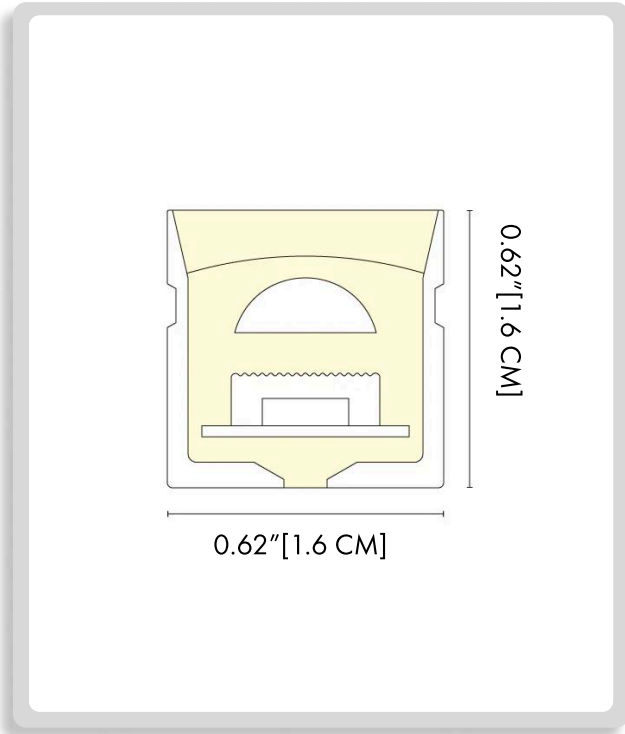

BB-SLWLCG-CL-2AF1-SLCG-CL-G1-AS-AFS(T)2020A5-1000

1 DIMENSIONS:

A) Length - L: 0.66" (1.7 cm)
B) Height - H: 0.47" (1.2 cm)

2 LIGHT SOURCE:

-AF3-SLCG-CL

	CCT	COLOR RANGE	INPUT VOLTAGE		RATED POWER	MAXIMUM POWER	LUMENS
D27	DMX_x0002_RGB+ 2700K	RGB+(2550-2800K)	24V	0.7 (0.21A/ft)	16.5 (5.03W/ft)	18.1 (5.52W/ft)	141(43LM/ft)
D30	DMX_x0002_RGB+ 3000K	RGB+(2900-3250K)					173(53LM/ft)
D40	DMX_x0002_RGB+ 3000K	RGB+(3900-4350K)					174(53LM/ft)
	DMX- RGB+4000K						

STANDARD LENGTH	REMARK
5000mm (16.4ft)	7* 4LED/83.3mm DMX-IC: UCS512H4LB 12 Pixels/m

-AF4-SLCG-CL

	CCT	COLOR RANGE	CRI	INPUT VOLTAGE		RATED POWER	MAXIMUM POWER	LUMENS
D27	DMX-2700K	2550-2800K	>90	24V	0.6 (0.18A/ft)	13.5 (4.12W/ft)	14.8 (4.51W/ft)	441(134LM/ft)
D30	DMX-3000K	2800-3200K						535(163LM/ft)
D40	DMX-4000K	3900-4350K						528(161LM/ft)

STANDARD LENGTH	REMARK
5000mm (16.4ft)	7* 3LED/83.3mm DMX-IC: UCS512H4LB 12 Pixels/m

THINK BOLLARD - THINK BULLARD

sales@gordonbullard.com
www.bullardbollards.com
1-877-964-4646

991 South Gull Lake Dr
Richland, MI 49083
USA

FIXTURE TYPE: _____

PROJECT NAME: _____

HOW TO ORDER:

CODE:

Example:
CODE: BB-SLWLCG-CL-2AF1-SLCG-CL-G1-AS-AFS(T)2020A5-1000

BB-SLWLCG-CL-2AF1-SLCG-CL-G1-AS-AFS(T)2020A5-1000

1 DIMENSIONS:

A) Length - L: 0.66" (1.7 cm)
B) Height - H: 0.47" (1.2 cm)