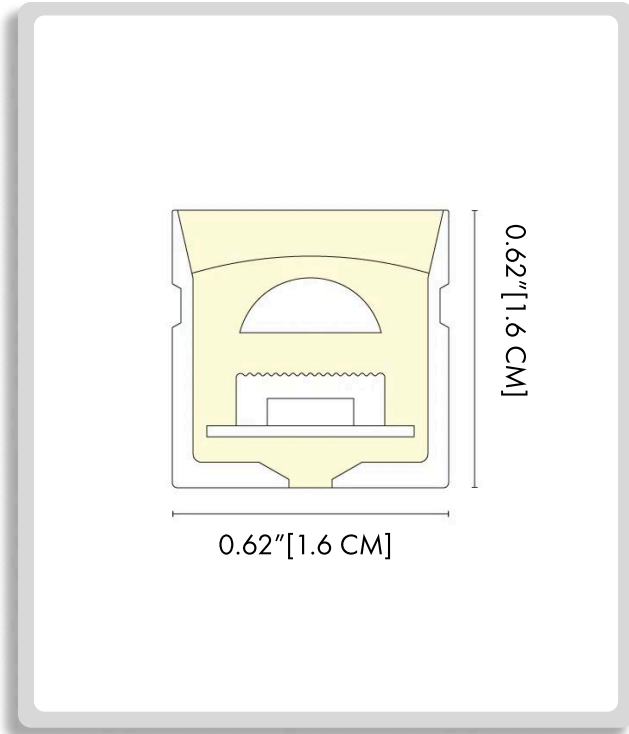

FIXTURE TYPE: _____

PROJECT NAME: _____

HOW TO ORDER:

CODE:

Example:
CODE: BB-SLWLCG-CL-2AF1-SLCG-CL-G1-AS-AFS(T)2020A5-1000

BB-SLWLCG-CL-2AF1-SLCG-CL-G1-AS-AFS(T)2020A5-1000

1 DIMENSIONS:

A) Length - L: 0.62" (1.6 cm)
B) Height - H: 0.62" (1.6 cm)

2 LIGHT SOURCE:

-AF1-SLCG-CL

	CCT	CRI	INPUT VOLTAGE	RATED CURRENT (A/m)	RATED POWER	MAXIMUM POWER	LUMENS
G1	G	/	24V	0.4 (0.12A/ft)	10 (3.05W/ft)	11 (3.35W/ft)	/
B1	B	/	24V	0.4 (0.12A/ft)	10 (3.05W/ft)	11 (3.35W/ft)	/

STANDARD LENGTH	REMARK
10000mm (32.81ft)	16LED/50mm

-AF2-SLCG-CL

	CCT	CRI	INPUT VOLTAGE	RATED CURRENT (A/m)	RATED POWER	MAXIMUM POWER	LUMENS
DRGB	DMX-RGB	/	24V	0.6 (0.18A/ft)	13.5 (4.12W/ft)	14.8 (4.51W/ft)	/

STANDARD LENGTH	REMARK
5000mm (16.4ft)	7*3LED/83.3mm DMX-IC: UCS512H4LB 12 Pixels/m