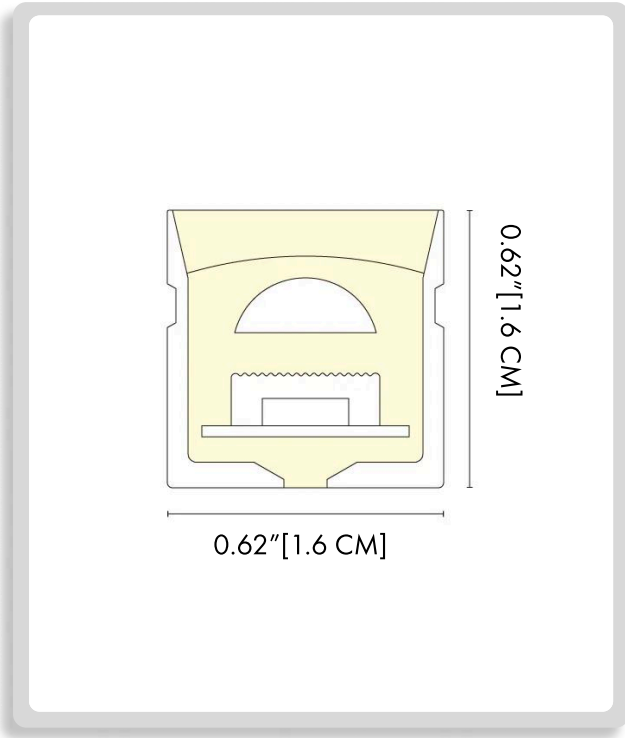

STANDARD LENGTH	REMARK
5000mm (16.4ft)	7* 4LED/83.3mm DMX-IC: UCS512H4LB 12 Pixels/m

-AF4-SLCG-CL

	CCT	COLOR RANGE	CRI	INPUT VOLTAGE		RATED POWER	MAXIMUM POWER	LUMENS
D27	DMX-2700K	2550-2800K	>90	24V	0.6 (0.18A/ft)	13.5 (4.12W/ft)	14.8 (4.51W/ft)	441(134LM/ft)
D30	DMX-3000K	2800-3200K						535(163LM/ft)
D40	DMX-4000K	3900-4350K						528(161LM/ft)

STANDARD LENGTH	REMARK
20000mm (65.62ft)	32LED/100mm

-AF6-SLCG-CL

	CCT	COLOR RANGE	CRI	INPUT VOLTAGE	RATED CURRENT (A/m)	RATED POWER	MAXIMUM POWER	LUMENS
D27	RGB+2700K	RGB+(2550-2800K)	/	24V	0.5 (0.15A/ft)	12 (3.66W/ft)	13.2 (4.02W/ft)	123(38LM/ft)
D30	RGB+3000K	RGB+(2800-3200K)						140(43LM/ft)
D40	RGB+4000K	RGB+(3900-4350K)						136(41LM/ft)

STANDARD LENGTH	REMARK
5000mm (16.4ft)	7*4LED/83.3mm

THINK BOLLARD - THINK BULLARD

sales@gordonbullard.com
www.bullardbollards.com
1-877-964-4646

991 South Gull Lake Dr
Richland, MI 49083
USA

FIXTURE TYPE: _____

PROJECT NAME: _____

HOW TO ORDER:

CODE:

Example:
CODE: BB-SLWLCG-CL-2AF1-SLCG-CL-G1-AS-AFS(T)2020A5-1000

BB-SLWLCG-CL-2AF1-SLCG-CL-G1-AS-AFS(T)2020A5-1000

1 DIMENSIONS:

A) Length - L: 0.66" (1.7 cm)
B) Height - H: 0.47" (1.2 cm)