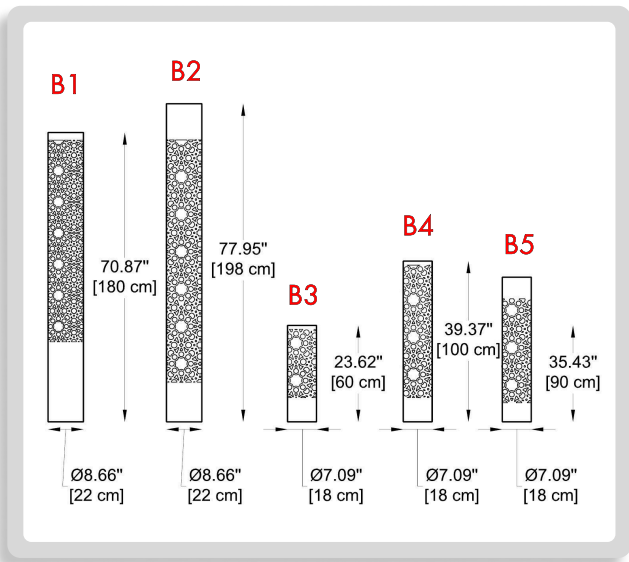

FIXTURE TYPE: _____

PROJECT NAME: _____

HOW TO ORDER: CODE:

Example:
CODE: BB-EG-BL-B1-K30-DIM

BB-EG-BL-B1-K30-DIM

1 MODELS

- **-B1** H: 70.87" (180 cm) x Ø: 8.66" (22 cm)
- **-B2** H: 77.95" (198 cm) x Ø: 8.66" (22 cm)
- **-B3** H: 23.62" (60 cm) x Ø: 7.1" (18 cm)
- **-B4** H: 39.37" (100 cm) x Ø: 7.1" (18 cm)
- **-B5** H: 35.43" (90 cm) x Ø: 7.1" (18 cm)

2 LIGHT SOURCE:

LED / 20W / 110-277V / CRI 80

4 CCT & LUMENS:

- **-K30** 3000K = 1100 lm
- **-K40** 4000K = 1200 lm

5 DIMMING OPTIONS:

- **-NON** NON-Dimmable
- **-DIM** 0-10V
- **-CAS** Casambi
- **-LUT** Lutron
- **-DAL** Dali

6 FINISH OPTIONS:

- **-BL** Black
- **-GR** Grey
- **-WH** White
- **-CUS** Custom on request*

THINK BOLLARD - THINK BULLARD

sales@gordonbullard.com
www.bullardbollards.com
1-877-964-4646

991 South Gull Lake Dr
Richland, MI 49083
USA