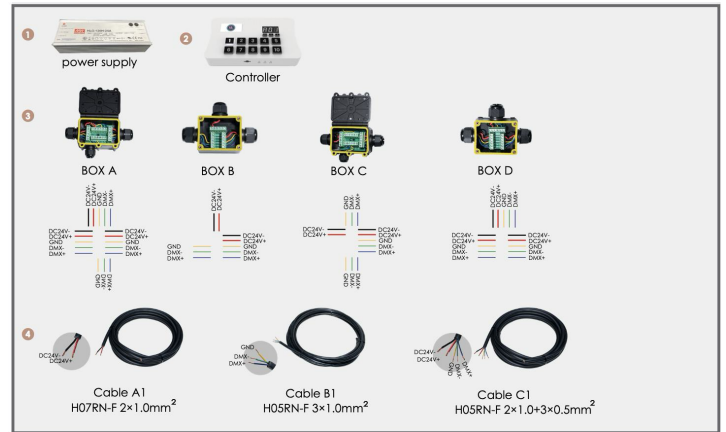

BB-VG-KPG-IL-
B2WDR0119D-B49-20-B-A08

1 MODELS:

CODE -B2WDR0119D

DIMENSIONS:

Diameter - Ø: 2.17" (5.5 cm)
Height - H: 3.25" (8.2 cm)

LIGHT SOURCE:

LED / 1 x 3W RGBW 4 in 1 Full color/ 170 mA / 172 lm /
IK 08 / 110-277V

**BULLARD
BOLLARDS**
Think Bullard Think Bullard

**CODE:
BB-VG-KPG-IL**

FIXTURE TYPE: _____

PROJECT NAME: _____

NOTES:

HOW TO ORDER:

CODE:

Example:
CODE: BB-VG-KPG-IL-XXX-XXX-XXX-XXX-XXX-XXX

BB-VG-KPG-IL-
B2WDR0119D-B49-20-B-A08

5 ACCESSORIES:

SLEEVE (OPTION 1)

-A08

SLEEVE (OPTION 2)

-185#

6 ACCESSORIES:

HONEYCOMB LOUVER (OPTION)

-Mh021

• Optional Accessory Honeycomb Louver.
• The measured luminous flux data does not contain the honeycomb, and the data containing is reduced 20 to 30%.

sales@gordonbullard.com
www.bullardbollards.com
1-877-964-4646