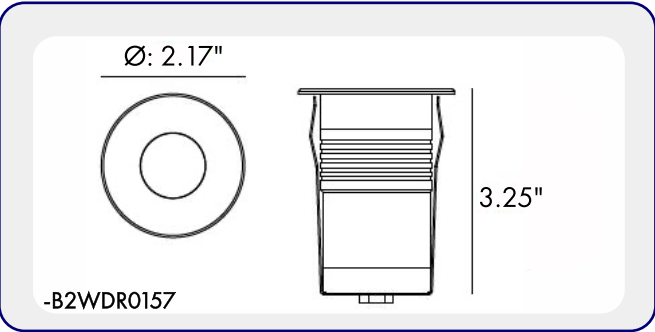

FIXTURE TYPE: _____

PROJECT NAME: _____

NOTES:

HOW TO ORDER:

CODE:

Example:
CODE: BB-VG-KPG-IL-XXX-XXX-XXX-XXX-XXX-XXX

BB-VG-KPG-IL-
B2WDR0119D-B49-20-B-A08

1 MODELS:

CODE -B2WDR0119D

DIMENSIONS:

Diameter - Ø: 2.17" (5.5 cm)
Height - H: 3.25" (8.2 cm)

LIGHT SOURCE:

LED / 1 x 3W RGBW 4 in 1 Full color/ 170 mA / 172 lm /
IK 08 / 110-277V

2 BEAM ANGLE:

-B49-20 20°
-B49-30 30°

3 LED WAVE LENGTH

R= 620-630 nm
G= 520-530 nm
B= 460-470 nm
W= 6000K