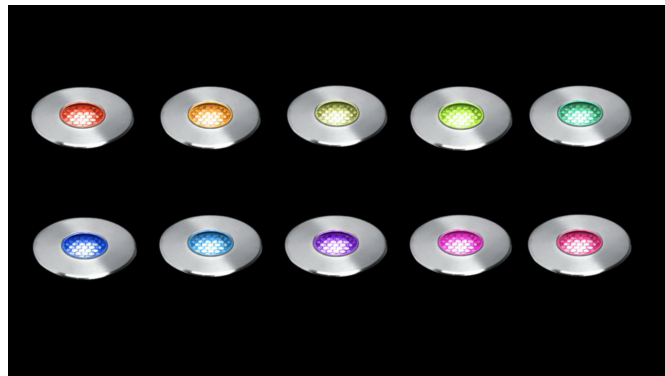

**BULLARD
BOLLARDS**
Think Bollard Think Bullard

VIRGO INGROUND LUMINAIRE - RGBW

**BULLARD
BOLLARDS**
Think Bullard Think Bullard

**CODE:
BB-VG-KPG-IL**

FIXTURE TYPE: _____

PROJECT NAME: _____

GENERAL INFORMATION:

The Virgo is an in-ground lighting fixture powered by RGBW LEDs and made with a die-cast aluminum with a SUS 316 stainless steel trim, designed for outdoor applications. It operates within a 110–277V voltage range and provides full-color RGBW illumination and features IP67 waterproof protection and IK08 impact resistance for durability in demanding environments.

FIXTURE TYPE:

Inground Luminaire - RGBW

LIGHTING:

LED

LED

VOLTAGE:

110-277V

MATERIAL:

BB-VG-KPG-IL-
B2WDR0119D-B49-20-B-A08

1 MODELS:

CODE -B2WDR0119D

DIMENSIONS:

Diameter - Ø: 2.17" (5.5 cm)
Height - H: 3.25" (8.2 cm)

LIGHT SOURCE:

LED / 1 x 3W RGBW 4 in 1 Full color/ 170 mA / 172 lm /
IK 08 / 110-277V