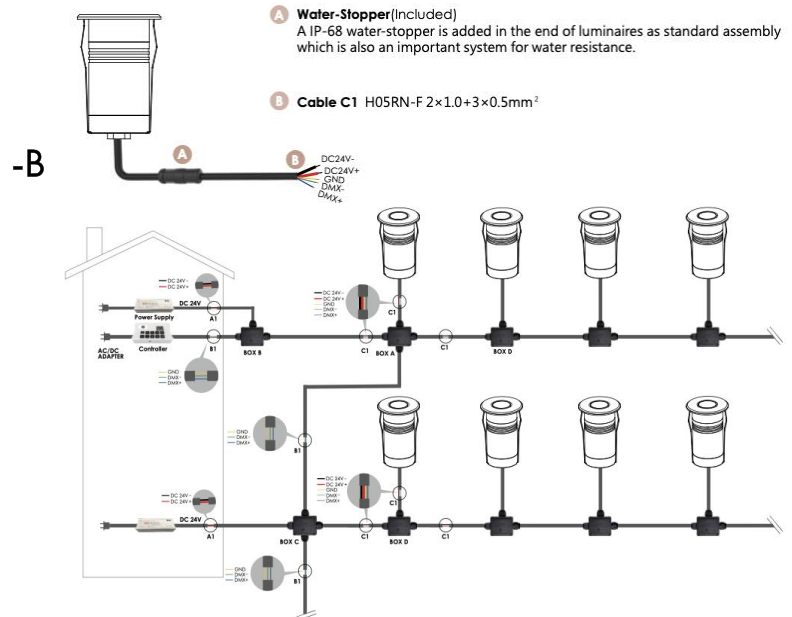

BB-VG-KPG-IL-
B2WDR0119D-B49-20-B-A08

1 MODELS:

CODE -B2WDR0119D

DIMENSIONS:

Diameter - Ø: 2.17" (5.5 cm)
Height - H: 3.25" (8.2 cm)

LIGHT SOURCE:

LED / 1 x 3W RGBW 4 in 1 Full color/ 170 mA / 172 lm /
IK 08 / 110-277V

2 BEAM ANGLE:

-B49-20 20°
-B49-30 30°

3 LED WAVE LENGTH

R= 620-630 nm
G= 520-530 nm
B= 460-470 nm
W= 6000K

4 WATER PROOF SOLUTION: (optional)

sales@gordonbullard.com
www.bullardbollards.com
1-877-964-4646

991 South Gull Lake Dr
Richland, MI 49083
USA