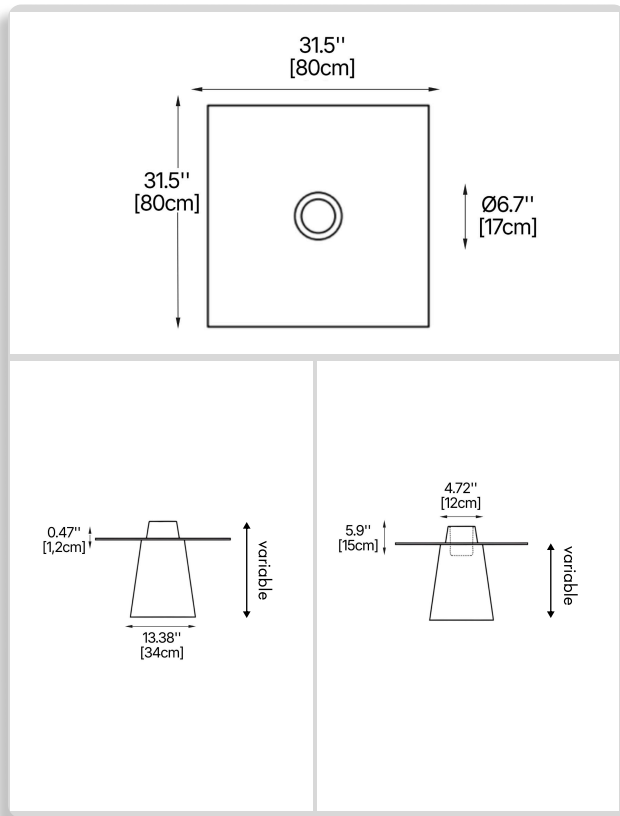

BB-PEAK-
SD-50-70-
LW

1 MODELS:

CODE: -50-70

DIMENSIONS:

- A) Diameter - Ø: 27,55" (70 cm)
- B) Height - H: 19,68" (50 cm)

CODE: -50-80

DIMENSIONS:

- A) Diameter - Ø: 31,5" (80 cm)
- B) Height - H: 19,68" (50 cm)

CODE: -80-70

DIMENSIONS:

- A) Diameter - Ø: 27,55" (70 cm)
- B) Height - H: 31,5" (80 cm)

CODE: -80-80

DIMENSIONS:

- A) Diameter - Ø: 31,5" (80 cm)
- B) Height - H: 31,5" (80 cm)

2 FINISH OPTIONS (NON-ILLUMINATED):

FIXTURE TYPE: _____

PROJECT NAME: _____

NOTES:

HOW TO ORDER:

CODE:

Example: CODE:BB-PEAK-SD-50-70-LW	BB-PEAK-SD-50-70-LW
1 MODELS:	

CODE: -S50-80

DIMENSIONS:

- A) Length - L: 31,5" (80 cm)
- B) Height - H: 19,68" (50 cm)
- C) Width - W: 31,5" (80 cm)

CODE: -S80-80

DIMENSIONS:

- A) Length - L: 31,5" (80 cm)
- B) Height - H: 31,5" (80 cm)
- C) Width - W: 31,5" (80 cm)