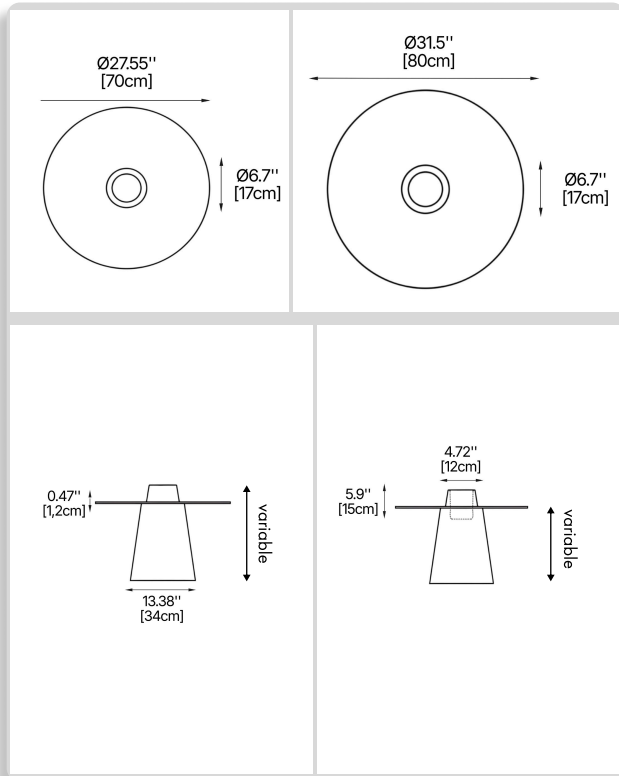

FIXTURE TYPE: _____

PROJECT NAME: _____

NOTES:

HOW TO ORDER:

CODE:

Example:
CODE:BB-PEAK-SD-50-70-LW

BB-PEAK-
SD-50-70-
LW

1 MODELS:

CODE: -50-70

DIMENSIONS:

- A) Diameter - Ø: 27,55" (70 cm)
- B) Height - H: 19,68" (50 cm)

CODE: -50-80

DIMENSIONS:

- A) Diameter - Ø: 31,5" (80 cm)
- B) Height - H: 19,68" (50 cm)

CODE: -80-70

DIMENSIONS:

- A) Diameter - Ø: 27,55" (70 cm)
- B) Height - H: 31,5" (80 cm)

CODE: -80-80

DIMENSIONS:

- A) Diameter - Ø: 31,5" (80 cm)
- B) Height - H: 31,5" (80 cm)

2 FINISH OPTIONS (NON-ILLUMINATED):

- -LW Light white ☐
- -JB Jet Black ☒

3 LIGHT SOURCE:

E26 / 1 x max. 10W / 110-277V

THINK BOLLARD - THINK BULLARD

sales@gordonbullard.com
www.bullardbollards.com
1-877-964-4646

991 South Gull Lake Dr
Richland, MI 49083
USA