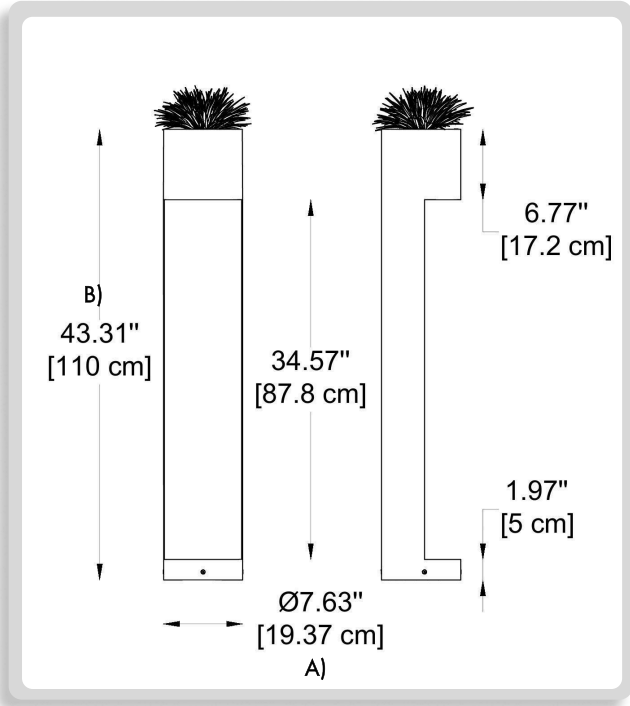

FIXTURE TYPE: _____

PROJECT NAME: _____

HOW TO ORDER:

CODE:

Example:
CODE: BB-BP-BL-K30-DIM-BL

BB-BP-BL-K30-
DIM-BL

1 DIMENSIONS:

A) Diameter - Ø: 7.63" (19.37 cm)
B) Height - H: 43.3" (110 cm)

2 LIGHT SOURCE:

LED / 15W / 1275 lm / CRI 90

3 CCT:

-K30 3000K
-K35 3500K
-K40 4000K

4 DIMMING OPTIONS:

-NON NON-Dimmable
-DIM 0-10V

5 FINISH OPTIONS:

-IN Inox
-BR Browntech
-BL Natural Black
-WH White

THINK BOLLARD - THINK BULLARD

sales@gordonbullard.com
www.bullardbollards.com
1-877-964-4646

991 South Gull Lake Dr
Richland, MI 49083
USA