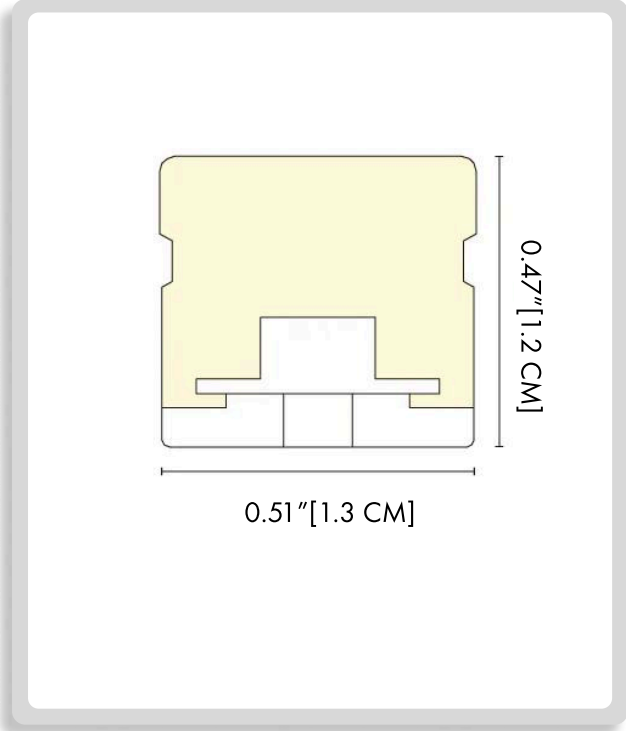

THINK BOLLARD - THINK BULLARD

sales@gordonbullard.com
www.bullardbollards.com
1-877-964-4646

991 South Gull Lake Dr
Richland, MI 49083
USA

FIXTURE TYPE: _____

PROJECT NAME: _____

HOW TO ORDER:

CODE:

Example:
CODE: BB-SLWLAG-CL-24V.3D1717.LFT-2K24-ASAG-0001

BB-SLWLAG-CL-24V.3D1717.LFT-2K24-ASAG-0001

1 DIMENSIONS:

A) Length - L: 0.51" (1.3 cm)
B) Height - H: 0.47" (1.2 cm)

2 LIGHT SOURCE:

	CCT	CRI	INPUT VOLTAGE	RATED CURRENT (A/m)	RATED POWER	MAXIMUM POWER	LUMENS
-2K24	2200K	>90	24	0.4 (0.12A/ft)	9.6 (2.93W/ft)	10.6 (3.23W/ft)	500(152/ft)
-7K24	2700 K						590(179/ft)
-3K24	3000 K						600(182/ft)
-4K24	4000 K						570(173/ft)
-RB24	RGB R 620-630nm G 525-530nm B 465-470nm	/	24	0.5 (0.15A/ft)	12 (3.66W/ft)	13.2 (4.02W/ft)	/

STANDARD LENGTH	REMARK
5000mm (16.4ft) 10000mm (32.8ft)	7LED/50mm
5000mm (16.4ft)	7LED/83.3mm

THINK BOLLARD - THINK BULLARD

sales@gordonbullard.com
www.bullardbollards.com
1-877-964-4646

991 South Gull Lake Dr
Richland, MI 49083
USA

FIXTURE TYPE: _____

PROJECT NAME: _____

HOW TO ORDER:

CODE:

Example:
CODE: BB-SLWLAG-CL-24V.3D1717.LFT-2K24-ASAG-0001

BB-SLWLAG-
CL-24V.3D1717.LFT-
2K24-ASAG-0001

1 DIMENSIONS:

A) Length - L: 0.51" (1.3 cm)
B) Height - H: 0.47" (1.2 cm)