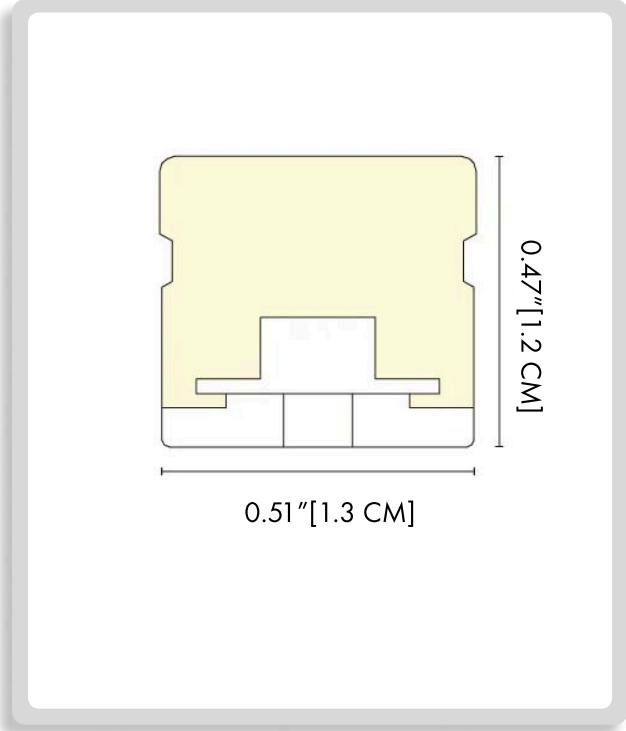

BB-SLWLAG-CL-24V.3D1717.LFT-2K24-ASAG-0001

1 DIMENSIONS:

A) Length - L: 0.51" (1.3 cm)
B) Height - H: 0.47" (1.2 cm)

2 LIGHT SOURCE:

	CCT	CRI	INPUT VOLTAGE	RATED CURRENT (A/m)	RATED POWER	MAXIMUM POWER	LUMENS
-2K24	2200K	>90	24	0.4 (0.12A/ft)	9.6 (2.93W/ft)	10.6 (3.23W/ft)	500(152/ft)
-7K24	2700 K						590(179/ft)
-3K24	3000 K						600(182/ft)
-4K24	4000 K						570(173/ft)
-RB24	RGB R 620-630nm G 525-530nm B 465-470nm	/	24	0.5 (0.15A/ft)	12 (3.66W/ft)	13.2 (4.02W/ft)	/

STANDARD LENGTH	REMARK
5000mm (16.4ft) 10000mm (32.8ft)	7LED/50mm
5000mm (16.4ft)	7LED/83.3mm

THINK BOLLARD - THINK BULLARD

sales@gordonbullard.com
www.bullardbollards.com
1-877-964-4646

991 South Gull Lake Dr
Richland, MI 49083
USA

FIXTURE TYPE: _____

PROJECT NAME: _____

HOW TO ORDER:

CODE:

Example:
CODE: BB-SLWLAG-CL-24V.3D1717.LFT-2K24-ASAG-0001

BB-SLWLAG-
CL-24V.3D1717.LFT-
2K24-ASAG-0001

1 DIMENSIONS:

A) Length - L: 0.51" (1.3 cm)
B) Height - H: 0.47" (1.2 cm)

STANDARD LENGTH	REMARK
50000mm (164ft)	12LED/100mm
20000mm (65.6ft)	

THINK BOLLARD - THINK BULLARD

sales@gordonbullard.com
www.bullardbollards.com
1-877-964-4646

991 South Gull Lake Dr
Richland, MI 49083
USA