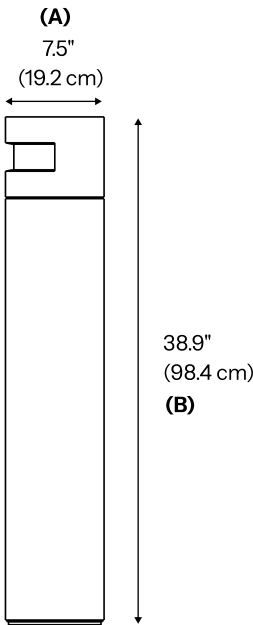

A) Diameter - Ø: 7.5" (19.2 cm)

B) Height - H: 21" (53.4 cm)

LIGHT SOURCE:

SMD LED | 20W | 1036 lumens

WEIGHT:

46.2 lb

-M

A) Diameter - Ø: 7.5" (19.2 cm)

B) Height - H: 38.7" (98.4 cm)

LIGHT SOURCE:

SMD LED | 20W | 1036 lumens

WEIGHT:

103.6 lb

LED

IP65

IK08