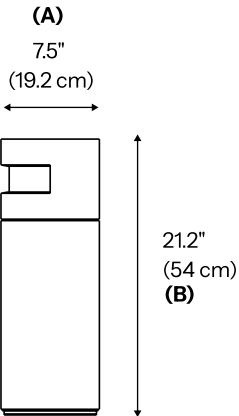

**BULLARD
BOLLARDS**
Think Bullard Think Bullard

**CODE:
BB-7027-ML**

Fixture Type:

Project Name:

HOW TO ORDER:

CODE:

**Example:
CODE: BB-7027-ML-S-K27-T-NON**

**BB-7027-ML-S-
K27-T-NON**

2 CCT:

-K27 2700K

-K30 3000K

-K40 4000K

3 Finish Options:

-IG Indian Green

-ST Silver Travertine

-RT Red Travertine

-BM Black Marquina

-T Travertine

-DE Dark Emperador

-VW Volakos White

4 Dimming Options:

-NON NON-Dimmable

-DALI DALI

LED

IP65

IK08

Due to the dynamic nature of lighting products and the associated technologies, luminaire data on all specification sheets is subject to change at the discretion of Gordon Bullard LLC and associated companies.

THINK BOLLARD - THINK BULLARD

sales@gordonbullard.com / www.bullardbollards.com / 1-877-964-4646

991 South Gull Lake Dr Richland, MI 49083 USA