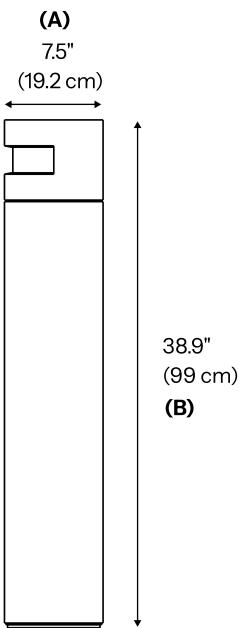

**BULLARD
BOLLARDS**
Think Bullard Think Bullard

**CODE:
BB-7027-ML**

Fixture Type:

Project Name:

HOW TO ORDER:

CODE:

**Example:
CODE: BB-7027-ML-S-K27-T-NON**

**BB-7027-ML-S-
K27-T-NON**

2 CCT:

-K27 2700K

-K30 3000K

-K40 4000K

3 Finish Options:

-IG Indian Green

-ST Silver Travertine

-RT Red Travertine

-BM Black Marquina

-T Travertine

-DE Dark Emperador

-VW Volakos White

4 Dimming Options:

-NON NON-Dimmable

-DALI DALI

LED

IP65

IK08

Due to the dynamic nature of lighting products and the associated technologies, luminaire data on all specification sheets is subject to change at the discretion of Gordon Bullard LLC and associated companies.

THINK BOLLARD - THINK BULLARD

sales@gordonbullard.com / www.bullardbollards.com / 1-877-964-4646

991 South Gull Lake Dr Richland, MI 49083 USA