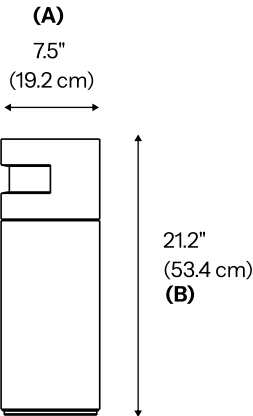

A) Diameter - Ø: 7.5" (19.2 cm)

B) Height - H: 21" (53.4 cm)

LIGHT SOURCE:

SMD LED | 20W | 1036 lumens

WEIGHT:

46.2 lb

-M

A) Diameter - Ø: 7.5" (19.2 cm)

B) Height - H: 38.7" (98.4 cm)

LIGHT SOURCE:

SMD LED | 20W | 1036 lumens

WEIGHT:

103.6 lb

LED

IP65

IK08