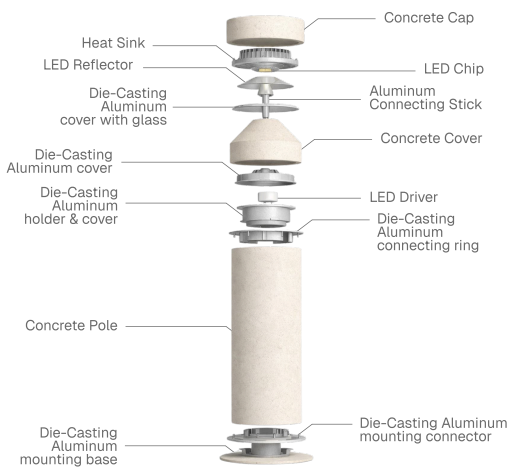

Appliance Class:

I

Due to the dynamic nature of lighting products and the associated technologies, luminaire data on all specification sheets is subject to change at the discretion of Gordon Bullard LLC and associated companies.

THINK BOLLARD - THINK BULLARD

sales@gordonbullard.com / www.bullardbollards.com / 1-877-964-4646
991 South Gull Lake Dr Richland, MI 49083 USA