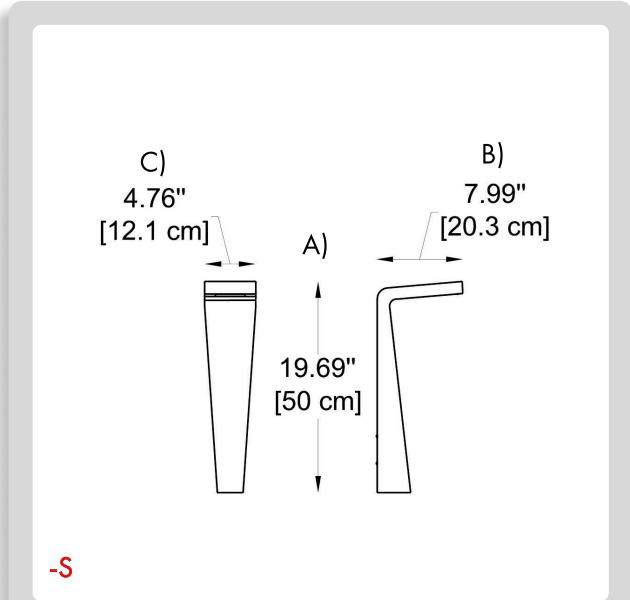

FIXTURE TYPE: _____

PROJECT NAME: _____

HOW TO ORDER:

CODE:

Example:
CODE: BB-VER-BL-S-K30-DIM-WH

BB-VER-BL-S-K30-DIM-WH

1 MODELS:

-S

A) Height - H: 19.69" (50 cm)
B) Length - L: 7.99" (20.3 cm)
C) Width - W: 4.76" (12.1 cm)

-M

A) Height - H: 39.37" (100 cm)
B) Length - L: 7.99" (20.3 cm)
C) Width - W: 4.76" (12.1 cm)

2 LIGHT SOURCE:

LED / 10W / 750 lm / CRI >80 / 110-277V **for S model***
LED / 20W / 1500 lm / CRI >80 / 110-277V **for M model***

3 CCT:

-K27 2700K
-K30 3000K
-K35 3500K
-K40 4000K

4 DIMMING OPTIONS:

-NON NON-Dimmable
-DIM 0-10V
-CAS Casambi
-LUT Lutron
-DAL Dali

5 FINISH OPTIONS:

-WH White (RAL 9010)
-BL Black (RAL 9005)
-BR Bronze (RAL 8004)
-LG Light Grey (RAL 7047)
-DK Dark Grey (RAL 7021)
-CUS Custom on request*

THINK BOLLARD - THINK BULLARD

sales@gordonbullard.com
www.bullardbollards.com
1-877-964-4646

991 South Gull Lake Dr
Richland, MI 49083
USA