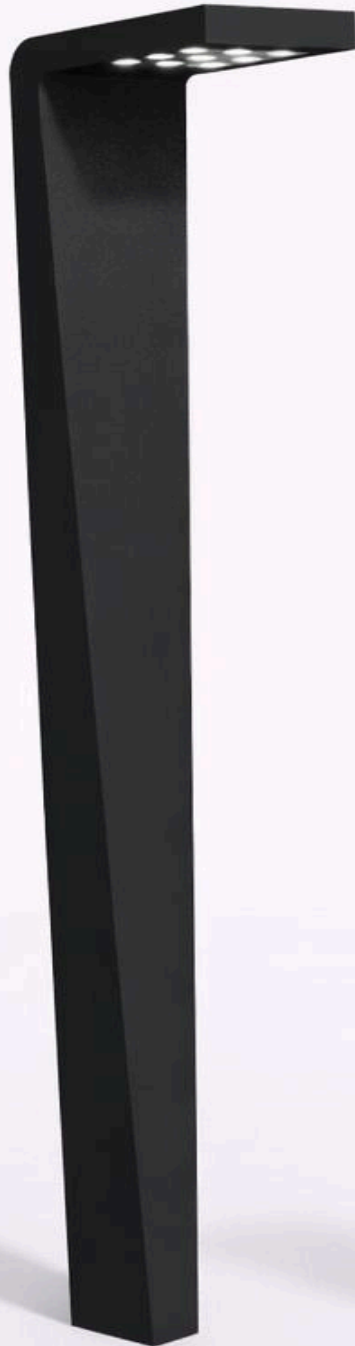

**BULLARD
BOLLARDS**
Think Bollard Think Bullard

VERY
BB-VER-BL

FIXTURE TYPE: _____

PROJECT NAME: _____

GENERAL INFORMATION:

The "Very" bollard from Bullard Bollards exemplifies a harmonious blend of modern aesthetics and robust functionality. Crafted from high-quality stainless steel, its sleek and lightweight design introduces a contemporary flair to any landscape. Equipped with advanced LED technology, the "Very" bollard ensures superior illumination, enhancing both safety and ambiance in outdoor spaces. This bollard is an ideal choice for those seeking to elevate their environment with a touch of elegance and cutting-edge lighting performance.

FIXTURE TYPE:

Bollard

VOLTAGE:

110-277V

MATERIAL:

304 Stainless steel

IP RATING:

IP 65

BB-VER-BL-S-K30-DIM-WH

1 MODELS:

-S

A) Height - H: 19.69" (50 cm)
B) Length - L: 7.99" (20.3 cm)
C) Width - W: 4.76" (12.1 cm)

-M

A) Height - H: 39.37" (100 cm)
B) Length - L: 7.99" (20.3 cm)
C) Width - W: 4.76" (12.1 cm)