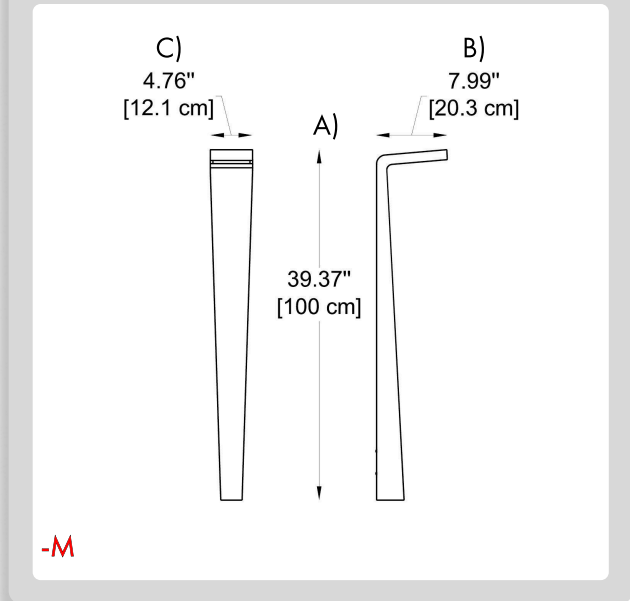

FIXTURE TYPE: _____

PROJECT NAME: _____

HOW TO ORDER:

CODE:

Example:
CODE: BB-VER-BL-S-K30-DIM-WH

BB-VER-BL-S-K30-DIM-WH

1 MODELS:

-S

A) Height - H: 19.69" (50 cm)
B) Length - L: 7.99" (20.3 cm)
C) Width - W: 4.76" (12.1 cm)

-M

A) Height - H: 39.37" (100 cm)
B) Length - L: 7.99" (20.3 cm)
C) Width - W: 4.76" (12.1 cm)

2 LIGHT SOURCE:

LED / 10W / 750 lm / CRI >80 / 110-277V **for S model***
LED / 20W / 1500 lm / CRI >80 / 110-277V **for M model***

3 CCT:

-K27 2700K
-K30 3000K
-K35 3500K
-K40 4000K

4 DIMMING OPTIONS:

-NON NON-Dimmable
-DIM 0-10V
-CAS Casambi
-LUT Lutron
-DAL Dali

5 FINISH OPTIONS:

-WH White (RAL 9010)
-BL Black (RAL 9005)
-BR Bronze (RAL 8004)
-LG Light Grey (RAL 7047)
-DK Dark Grey (RAL 7021)
-CUS Custom on request*

THINK BOLLARD - THINK BULLARD

sales@gordonbullard.com
www.bullardbollards.com
1-877-964-4646

991 South Gull Lake Dr
Richland, MI 49083
USA