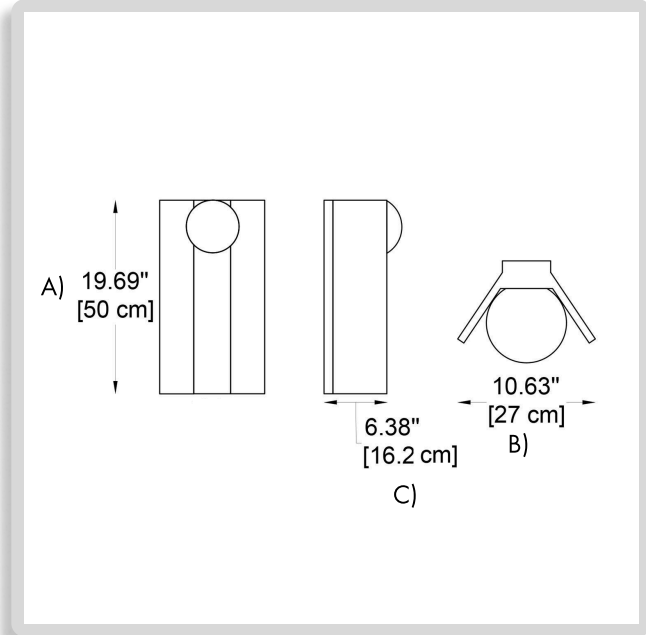

FIXTURE TYPE: _____

PROJECT NAME: _____

NOTES:

HOW TO ORDER:

CODE:

Example:
CODE: BB-1119-9010-393

BB-1119-9010-
393

1 DIMENSIONS:

A) Height - H: 19.69" (50 cm)
B) Length - L: 10.63" (27 cm)
C) Width - W: 6.38" (16.2 cm)

2 LIGHT SOURCE:

E26 / max. 20W / 110-277V

3 FINISH OPTIONS:

- -392 White
- -393 Green
- -394 Corten
- -395 Grey
- -396 Black
- -397 Sand

THINK BOLLARD - THINK BULLARD

sales@gordonbullard.com
www.bullardbollards.com
1-877-964-4646

991 South Gull Lake Dr
Richland, MI 49083
USA