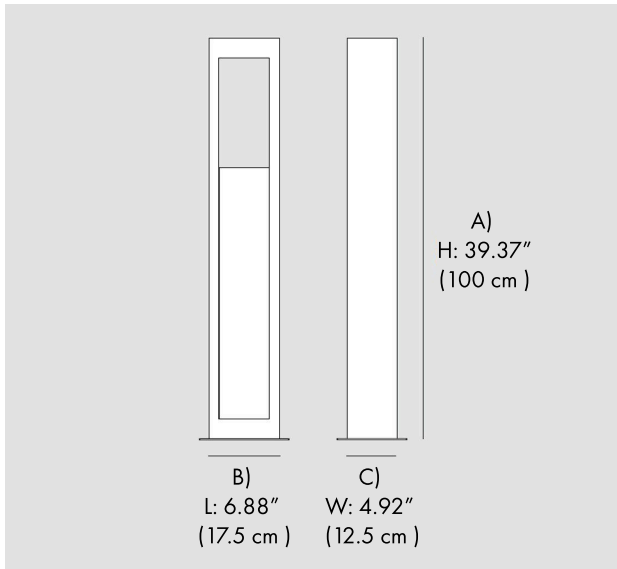

991 South Gull Lake Dr
Richland, MI 49083
USA

FIXTURE TYPE: _____

PROJECT NAME: _____

HOW TO ORDER:

CODE:

Example:
CODE: BB-1103B-BL-K22-DIM-WH

BB-1103B-BL-K22-DIM-WH

1 DIMENSIONS:

A) Height - H: 39.37" (100 cm)
B) Length - L: 6.88" (17.5 cm)
C) Width - W: 4.92" (12.5 cm)

2 LIGHT SOURCE:

LED / 4W / 110-277V

3 CCT & LUMENS:

-K22 2200K = 570 lm
-K27 2700K = 600 lm
-K30 3000K = 630 lm

4 DIMMING OPTIONS: