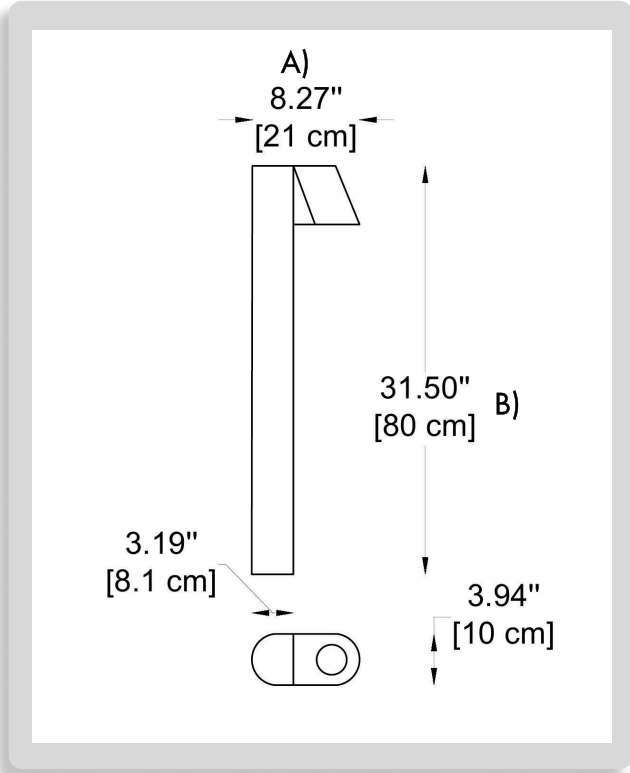

FIXTURE TYPE: _____

PROJECT NAME: _____

HOW TO ORDER:

CODE:

Example:
CODE: BB-10101-BL-K30-DIM-RAL9005

BB-10101-BL-K30-
DIM-RAL9005

1 DIMENSIONS:

A) Height - H: 31.5" (80 cm)
B) Length - L: 8.27" (21 cm)

2 LIGHT SOURCE:

LED / 10W / 1000 lm / CRI 80 / 90°

3 CCT:

-K30 3000K
-K40 4000K

4 DIMMING OPTIONS:

-NON NON-Dimmable
-DIM 0-10V

5 FINISH OPTIONS:

-RAL9005 Satin Black
-RAL7024 Graphite

THINK BOLLARD - THINK BULLARD

sales@gordonbullard.com
www.bullardbollards.com
1-877-964-4646

991 South Gull Lake Dr
Richland, MI 49083
USA