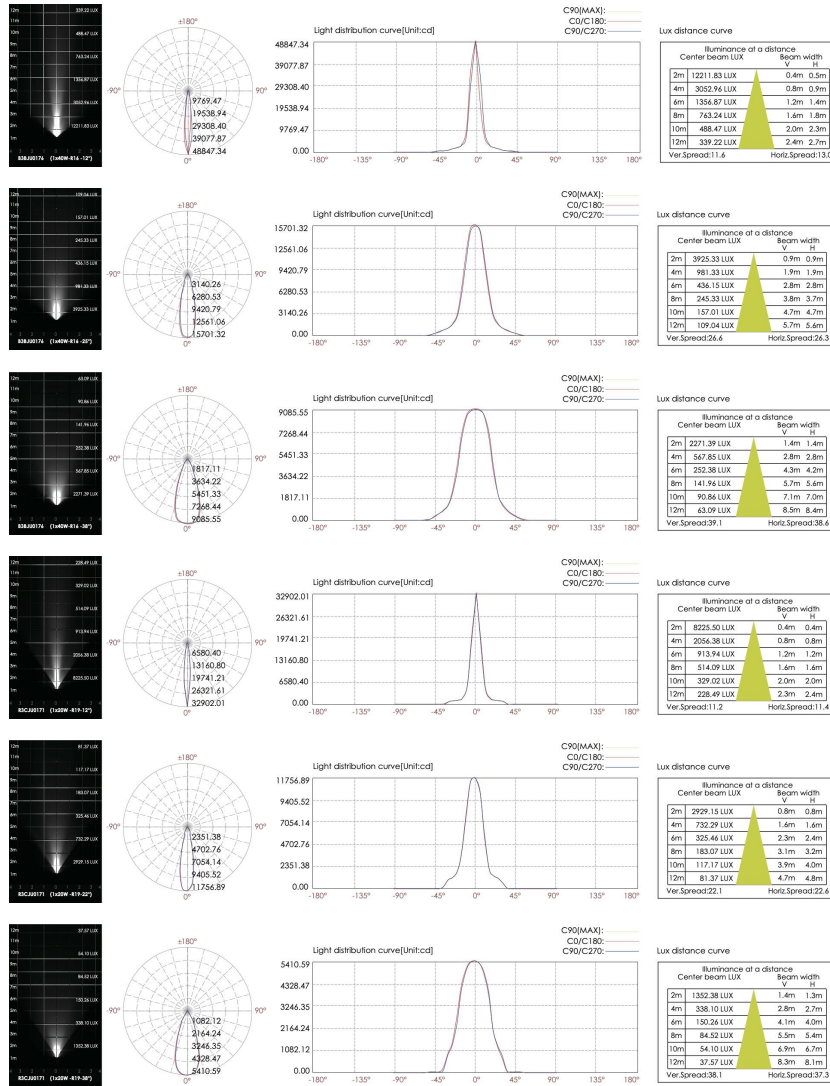

8 PHOTOMETRIC INFO:

sales@gordonbullard.com
www.bullardbollards.com
1-877-964-4646

991 South Gull Lake Dr
Richland, MI 49083
USA