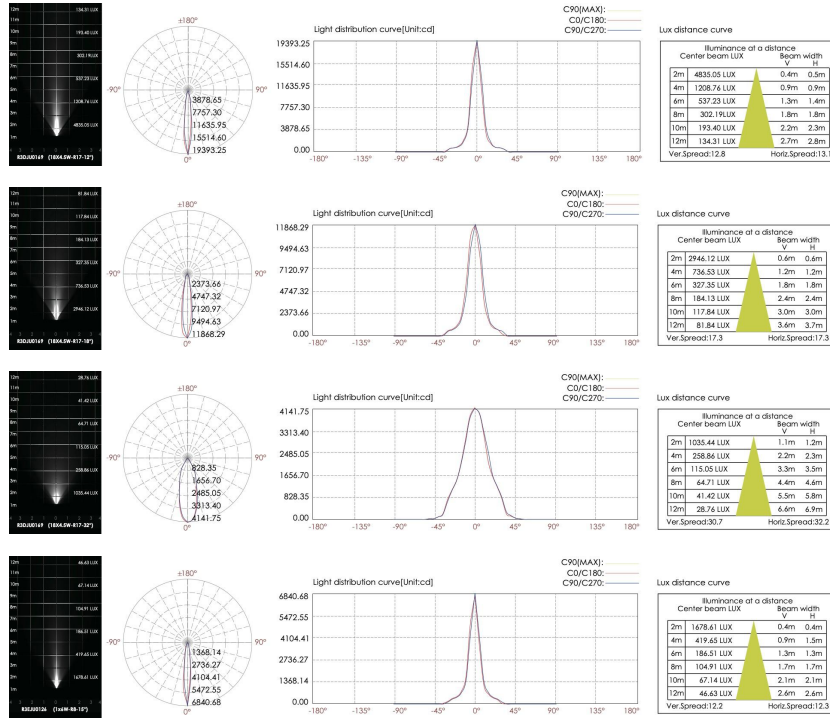

HOW TO ORDER:

CODE:

Example:
CODE: BB-ALR-KPG-SPT-XXX-XXX-XXX-XXX

BB-ALR-KPG-SPT-R3EJU0126-
K30-KAP7008-DIM-R8-15-
B-17B-CA3022