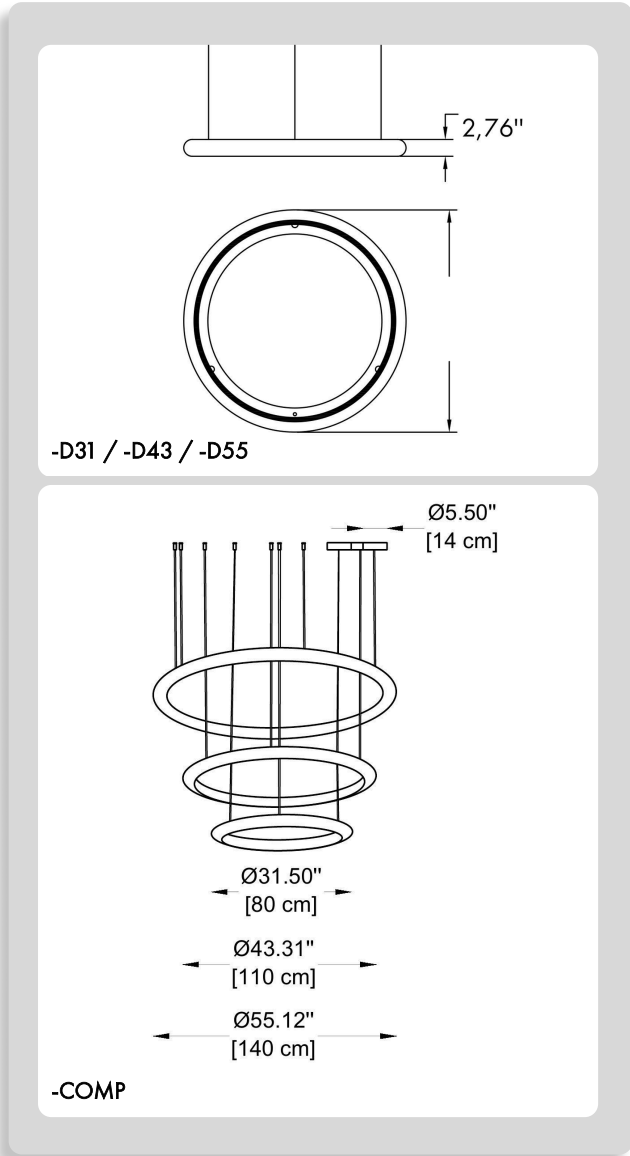

BB-LP-GTT-P-SD-
D55-K27-DIM

1 MODELS:

-D31 (single fixture)

DIMENSIONS:

Ø: 31.50" (80 cm) x H: 2.76" (7 cm)

LIGHT SOURCE:

LED / 35W / 1800 lm / CRI 90 / 110-277V

-D43 (single fixture)

DIMENSIONS:

Ø: 43.31" (110 cm) x H: 2.76" (7 cm)

LIGHT SOURCE:

LED / 50W / 2500 lm / CRI 90 / 110-277V

-D55 (single fixture)

DIMENSIONS:

Ø: 55.12" (140 cm) x H: 2.76" (7 cm)

LIGHT SOURCE:

LED / 65W / 3200 lm / CRI 90 / 110-277V

-COMP (chandelier)

DIMENSIONS:

Ø: 31.50" (80 cm) + 43.31" (110 cm) + Ø: 55.12" (140 cm)

LIGHT SOURCE:

LED / 150W / 3200 lm / CRI 90 / 110-277V

THINK BOLLARD - THINK BULLARD