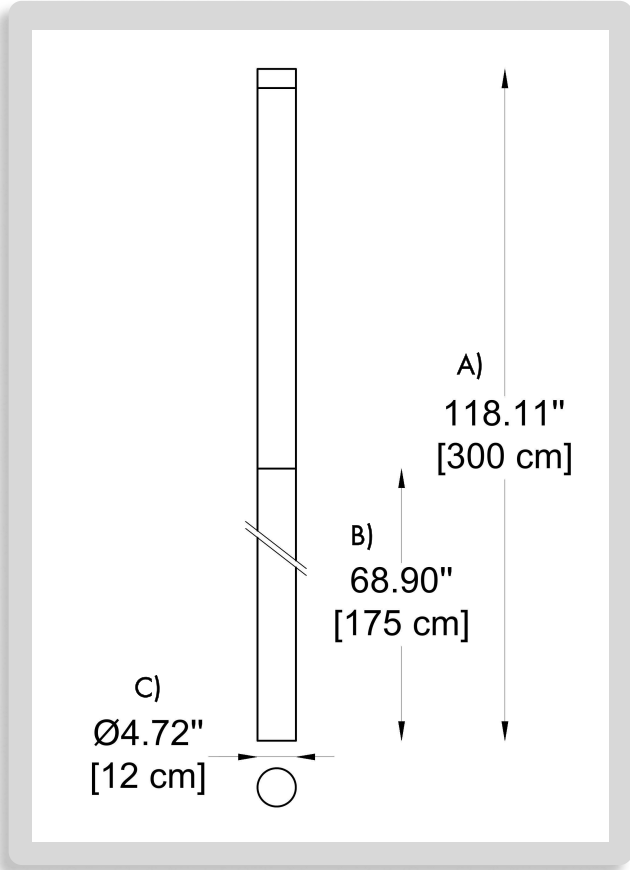

FIXTURE TYPE: _____

PROJECT NAME: _____

HOW TO ORDER:

CODE:

Example:
CODE: BB-12001-UL-K30-DIM-RAL9005

BB-12001-UL-K30-
DIM-RAL9005

1 DIMENSIONS:

- A) Tot. Height - H: 118" (300 cm)
- B) Base Height - H: 69.90" (175 cm)
- C) Diameter - Ø: 4.72" (12 cm)

2 LIGHT SOURCE:

LED / 30W / 3000 lm / CRI 80 / 90° /

3 CCT:

- -K30 3000K
- -K40 4000K

4 DIMMING OPTIONS:

- -NON NON-Dimmable
- -DIM 0-10V

5 FINISH OPTIONS:

- -RAL9005 Satin Black
- -RAL7024 Graphite

LED

IP65

THINK BOLLARD - THINK BULLARD

sales@gordonbullard.com

www.bullardbollards.com

1-877-964-4646

991 South Gull Lake Dr

Richland, MI 49083

USA