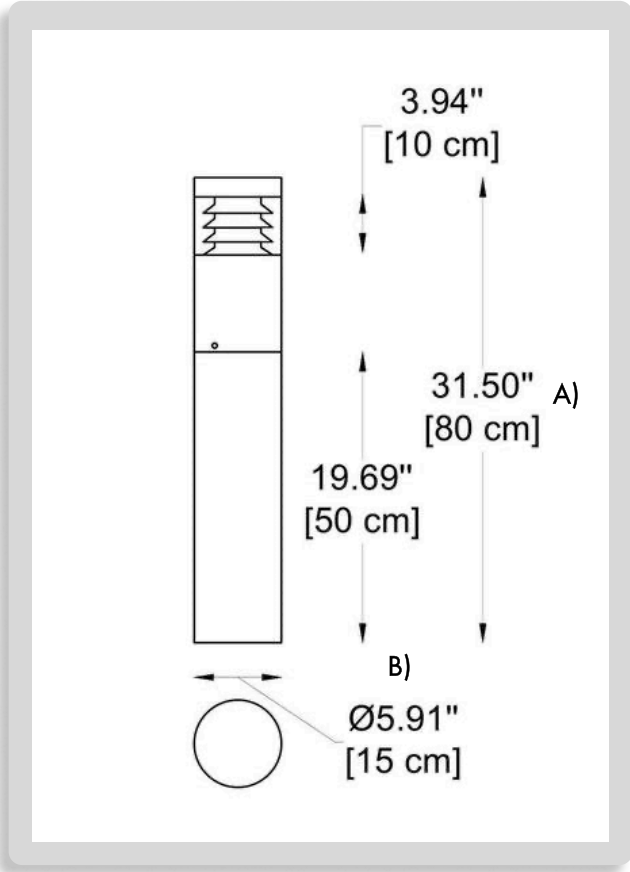

FIXTURE TYPE: _____

PROJECT NAME: _____

HOW TO ORDER:

CODE:

Example:
CODE: BB-10203-BL-K30-DIM-RAL9005

BB-10203-BL-K30-DIM-RAL9005

1 DIMENSIONS:

A) Height - H: 31.5" (80 cm)
B) Diameter - Ø: 5.91" (15 cm)

2 LIGHT SOURCE:

LED / 10W / 1000 lm / CRI 80 / 360°

3 CCT:

-K30 3000K
-K40 4000K

4 DIMMING OPTIONS:

-NON NON-Dimmable
-DIM 0-10V

5 FINISH OPTIONS:

-RAL9005 Satin Black
-RAL7024 Graphite

THINK BOLLARD - THINK BULLARD

sales@gordonbullard.com
www.bullardbollards.com
1-877-964-4646

991 South Gull Lake Dr
Richland, MI 49083
USA