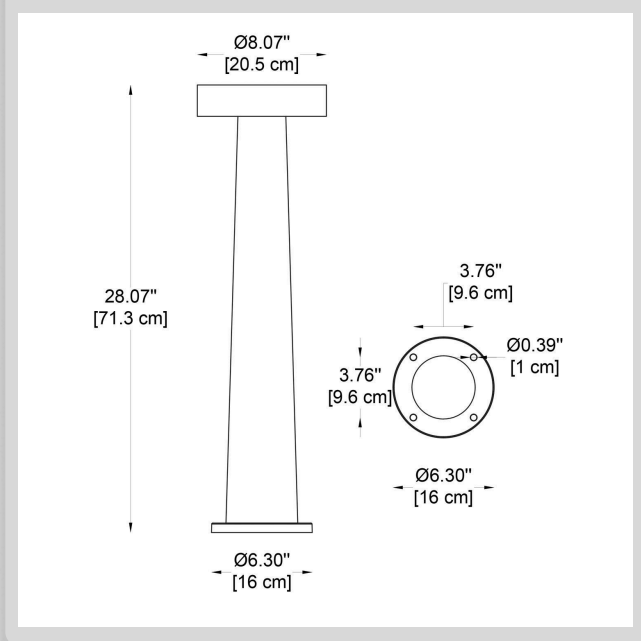

FIXTURE TYPE: _____

PROJECT NAME: _____

NOTES:

HOW TO ORDER:

CODE:

Example:
CODE: BB-GRAV-GLC-6135-K30-DIM-DG

BB-GRAV-GLC-6135-
K30-DIM-DG

1 MODELS:

-6135

DIMENSIONS:

- A) Upper Diameter - Ø: 6.3" (16 cm)
- B) Lower Diameter - Ø: 5.5" (14 cm)
- C) Height - H: 19.37" (49 cm)

LIGHT SOURCE:

LED / 7W / CRI 80 / 110-277V

BEAM ANGLE:

Symmetrical (360°)

-6134

DIMENSIONS:

- A) Upper Diameter - Ø: 8.1" (20.5 cm)
- B) Lower Diameter - Ø: 6.3" (16 cm)
- C) Height - H: 28.3" (71.3 cm)

LIGHT SOURCE:

LED / 15W / CRI 80 / 110-277V

BEAM ANGLE:

Symmetrical (360°)

THINK BOLLARD - THINK BULLARD