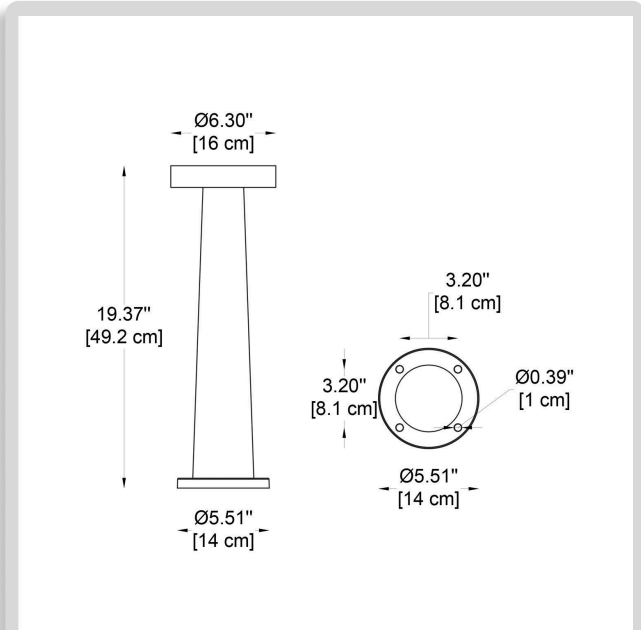

FIXTURE TYPE: _____

PROJECT NAME: _____

NOTES:

HOW TO ORDER:

CODE:

Example:
CODE: BB-GRAV-GLC-6135-K30-DIM-DG

BB-GRAV-GLC-6135-
K30-DIM-DG

1 MODELS:

-6135

DIMENSIONS:

- A) Upper Diameter - Ø: 6.3" (16 cm)
- B) Lower Diameter - Ø: 5.5" (14 cm)
- C) Height - H: 19.37" (49 cm)

LIGHT SOURCE:

LED / 7W / CRI 80 / 110-277V

BEAM ANGLE:

Symmetrical (360°)

-6134

DIMENSIONS:

- A) Upper Diameter - Ø: 8.1" (20.5 cm)
- B) Lower Diameter - Ø: 6.3" (16 cm)
- C) Height - H: 28.3" (71.3 cm)

LIGHT SOURCE:

LED / 15W / CRI 80 / 110-277V

BEAM ANGLE:

Symmetrical (360°)

THINK BOLLARD - THINK BULLARD