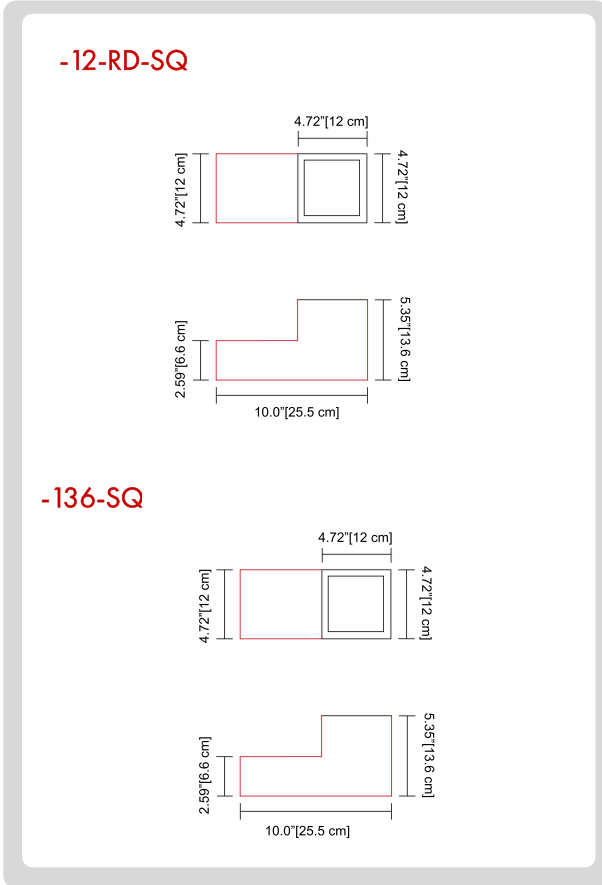

**BULLARD
BOLLARDS**
Think Bullard Think Bullard

**CODE:
BB-700.00HPBN300EN-GH**

FIXTURE TYPE: _____

PROJECT NAME: _____

HOW TO ORDER:

CODE:

Example:
CODE: BB-700.00HPBN300EN-GH-136-SQ-B17-1-DAL-SS

BB-700.00HPBN300EN-GH-136-SQ-B17-1-DAL-SS

2 DIMMING OPTIONS:

- -NON NON-Dimmable
- -DIM 0-10V
- -DAL Dali

3 FINISH OPTIONS:

- -SS Stainless Steel
- -NB Natural Bronze
- -CUS Custom on request*

4 ACCESSORIES:

-AC034

Well Edge SQ Inox

-AC204

IP 68 fast connector 4P

-AC204-P

IP 68 fast connector 5P

-AC279

IP 68 connector for wiring 4P

-AC279-P

IP 68 connector for wiring 5P

THINK BOLLARD - THINK BULLARD

sales@gordonbullard.com
www.bullardbollards.com
1-877-964-4646

991 South Gull Lake Dr
Richland, MI 49083
USA