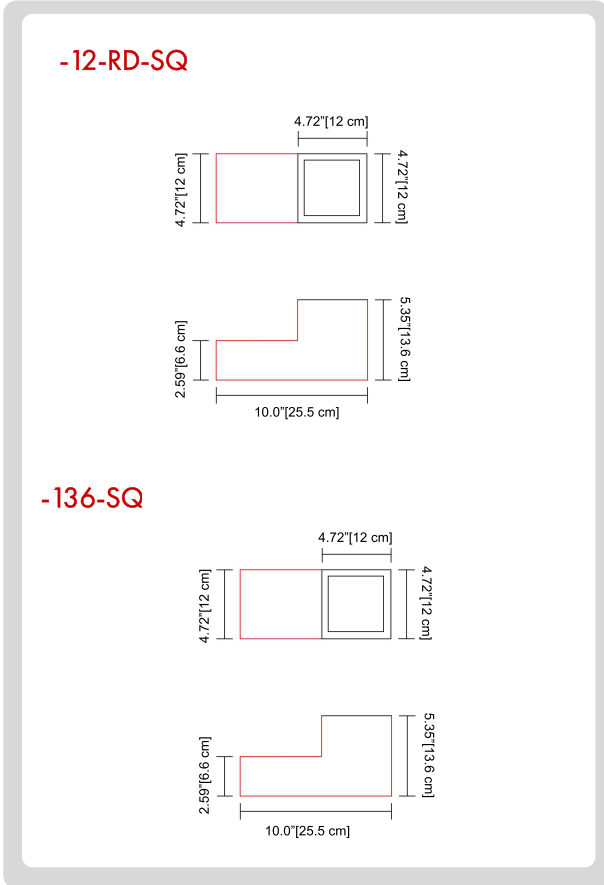

FIXTURE TYPE: _____

PROJECT NAME: _____

HOW TO ORDER:

CODE:

Example:
CODE: BB-700.00HPBN300EN-GH-136-SQ-B17-1-DAL-SS

BB-700.00HPBN300EN-GH-136-SQ-B17-1-DAL-SS

1 MODELS:

CODE	BEAM ANGLE	WATTAGE	KELVINS	LUMENS	OPERATION RANGE
-B19-1	19° x 32°	1 x 9.5W	3000 K	1 x 944 lm	110-277 V
-B19-2		1 x 9.5W	4000 K	1 x 1047 lm	
-B19-3		1 x 13.5W	4000 K	1 x 1455 lm	110-277 V
-B19-4		1 x 13.5W	3000 K	1 x 1312 lm	
-B19-5		1 x 19W	3000 K	1 x 1768 lm	110-277 V
-B19-6		1 x 19W	4000 K	1 x 1962 lm	

LIGHT SOURCE: -12-RD-SQ

CODE	BEAM ANGLE	WATTAGE	KELVINS	LUMENS	OPERATION RANGE
-B17-1	17°	1 x 16.5W	3000 K	1 x 2410 lm	110-277 V
-B17-2		1 x 16.5W	4000 K	1 x 2592 lm	
-B17-3		1 x 23.7W	4000 K	1 x 3555 lm	110-277 V
-B17-4		1 x 23.7W	3000 K	1 x 3306 lm	
-B37-1	37°	1 x 16.5W	3000 K	1 x 2410 lm	110-277 V
-B37-2		1 x 16.5W	4000 K	1 x 2592 lm	
-B37-3		1 x 23.7W	4000 K	1 x 3555 lm	110-277 V
-B37-4		1 x 23.7W	3000 K	1 x 3306 lm	
-B50-1	50°	1 x 11.3W	3000 K	1 x 1715 lm	110-277 V
-B50-2		1 x 16.5W	4000 K	1 x 2592 lm	
-B50-3		1 x 23.7W	3000 K	1 x 3306 lm	110-277 V
-B50-4		1 x 23.7W	4000 K	1 x 3555 lm	