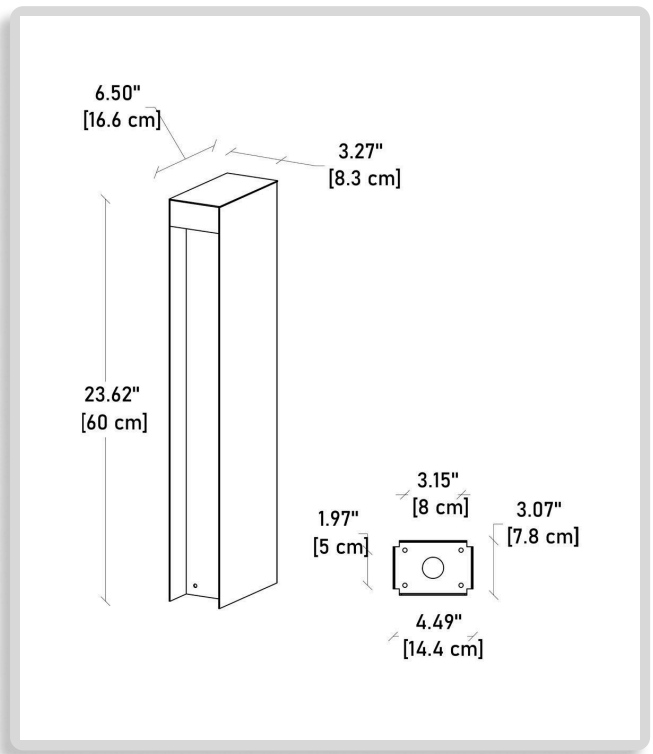

FIXTURE TYPE: _____

PROJECT NAME: _____

NOTES:

HOW TO ORDER: _____ CODE: _____

Example:
CODE: BB-6165-GLC-40K-DIM-DG BB-6165-GLC-40K-DIM-DG

1 DIMENSIONS:

- A) Height - H: 23.62" (60 cm)
- B) Length - L: 6.50" (16.6 cm)
- C) Width - W: 3.27" (8.3 cm)