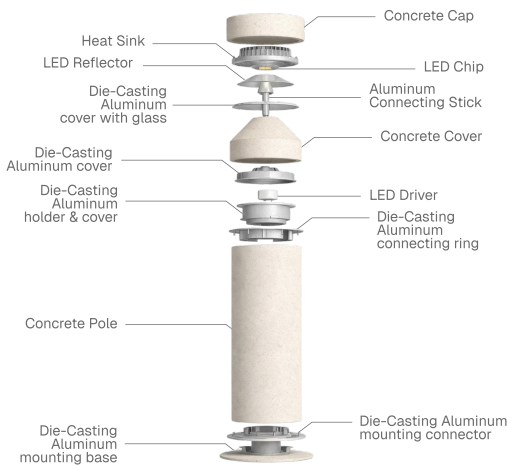

Appliance Class:

I

Due to the dynamic nature of lighting products and the associated technologies, luminaire data on all specification sheets is subject to change at the discretion of Gordon Bullard LLC and associated companies.

THINK BOLLARD - THINK BULLARD

sales@gordonbullard.com / www.bullardbollards.com / 1-877-964-4646

991 South Gull Lake Dr Richland, MI 49083 USA