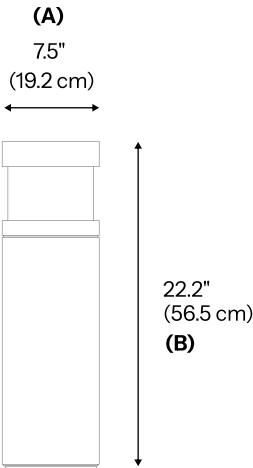

**1 Models:**

**-S**

A) Diameter - Ø: 7.5" (19.2 cm)

B) Height - H: 22.2" (56.5 cm)

**LIGHT SOURCE:**

SMD LED | 20W | 2189 lumens

**WEIGHT:**

46.2 lb

**-M**

A) Diameter - Ø: 7.5" (19.2 cm)

B) Height - H: 39.9" (101.5 cm)

**LIGHT SOURCE:**

SMD LED | 20W | 2189 lumens

**WEIGHT:**

103.6 lb

**LED**