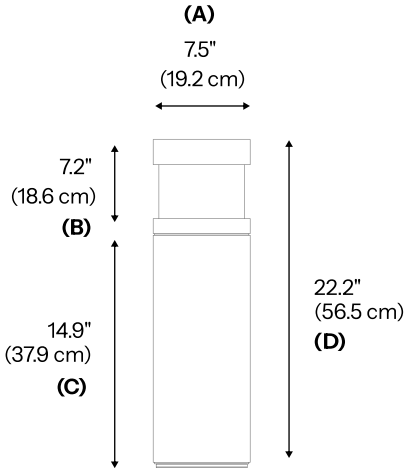

**BULLARD
BOLLARDS**
Think Bollard Think Bullard

**CODE:
BB-7170-ML**

Fixture Type:

Project Name:

HOW TO ORDER:

CODE:

**Example:
CODE: BB-7170-ML-S-K27-T-NON**

**BB-7170-ML-S-
K27-T-NON**

2 CCT:

-K27 2700K

-K30 3000K

-K40 4000K

3 Finish Options:

-IG Indian Green

-ST Silver Travertine

-RT Red Travertine

-BM Black Marquina

-T Travertine

-DE Dark Emperador

-VW Volakos White

4 Dimming Options:

-NON NON-Dimmable

-DALI DALI

LED

IP65

IK08

Due to the dynamic nature of lighting products and the associated technologies, luminaire data on all specification sheets is subject to change at the discretion of Gordon Bullard LLC and associated companies.

THINK BOLLARD - THINK BULLARD

sales@gordonbullard.com / www.bullardbollards.com / 1-877-964-4646

991 South Gull Lake Dr Richland, MI 49083 USA