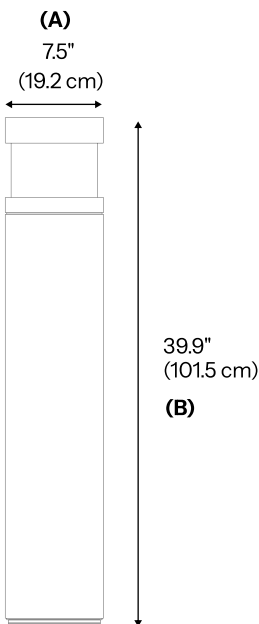

**1 Models:**

**-S**

A) Diameter - Ø: 7.5" (19.2 cm)

B) Height - H: 22.2" (56.5 cm)

**LIGHT SOURCE:**

SMD LED | 20W | 2189 lumens

**WEIGHT:**

46.2 lb

**-M**

A) Diameter - Ø: 7.5" (19.2 cm)

B) Height - H: 39.9" (101.5 cm)

**LIGHT SOURCE:**

SMD LED | 20W | 2189 lumens

**WEIGHT:**

103.6 lb

**LED**