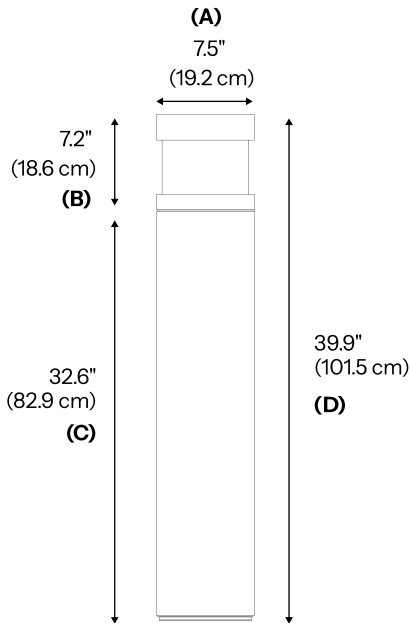

**BULLARD
BOLLARDS**
Think Bollard Think Bullard

**CODE:
BB-7170-ML**

Fixture Type:

Project Name:

HOW TO ORDER:

CODE:

**Example:
CODE: BB-7170-ML-S-K27-T-NON**

**BB-7170-ML-S-
K27-T-NON**

2 CCT:

-K27 2700K

-K30 3000K

-K40 4000K

3 Finish Options:

-IG Indian Green

-ST Silver Travertine

-RT Red Travertine

-BM Black Marquina

-T Travertine

-DE Dark Emperador

-VW Volakos White

4 Dimming Options:

-NON NON-Dimmable

-DALI DALI

LED

IP65

IK08

Due to the dynamic nature of lighting products and the associated technologies, luminaire data on all specification sheets is subject to change at the discretion of Gordon Bullard LLC and associated companies.

THINK BOLLARD - THINK BULLARD

sales@gordonbullard.com / www.bullardbollards.com / 1-877-964-4646

991 South Gull Lake Dr Richland, MI 49083 USA