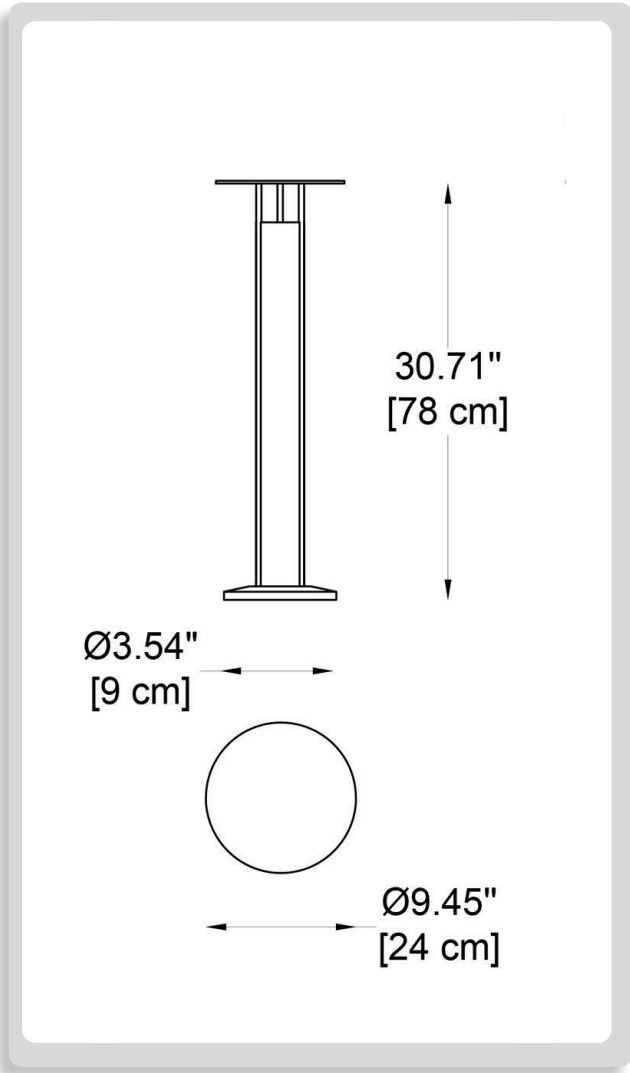

**BULLARD  
BOLLARDS**  
Think Bollard Think Bullard

**ERCOLE**  
**(STANDARD GRADE)**

FIXTURE TYPE: \_\_\_\_\_

PROJECT NAME: \_\_\_\_\_

**GENERAL INFORMATION:**

The ERCOLE is a contemporary outdoor bollard light designed by Formidable Studio and crafted from eco-friendly BETALY® material. With a sleek cylindrical form and top cover, it delivers downward illumination ideal for paths, gardens, and public spaces. Standing 30.7" (780 mm) tall with a base diameter of 9.45" (240 mm), it features a GU10 Ø: 2" lamp holder (bulb not included) and supports max 10W power on 110–120V, 50/60Hz. Weighing 22 lbs (10 kg), it is IP65 rated for durability in all weather conditions and available in six natural finishes: White, Green, Corten, Grey, Black, and Sand. A perfect blend of robust design and subtle lighting for modern exteriors.

**FIXTURE TYPE:**

Bollard

**VOLTAGE:**

110-120V

**MATERIAL:**

Betaly®

**IP RATING:**

IP65

**HOW TO ORDER:**

**CODE:**

<b>Example: CODE: BB-1109-BL-WH</b>	<b>BB-1109- BL-WH</b>
---	---------------------------

**1 DIMENSIONS:**

- A) Height - H: 30,71" (78 cm)
- B) Upper Diameter - Ø: 9,45" (24 cm)
- C) Lower Diameter - Ø: 3,54" (3,54 cm)