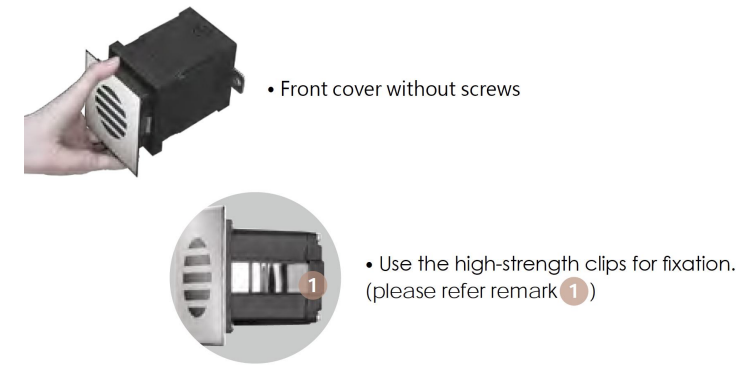

6 FEATURES:

sales@gordonbullard.com
www.bullardbollards.com
1-877-964-4646

991 South Gull Lake Dr
Richland, MI 49083
USA