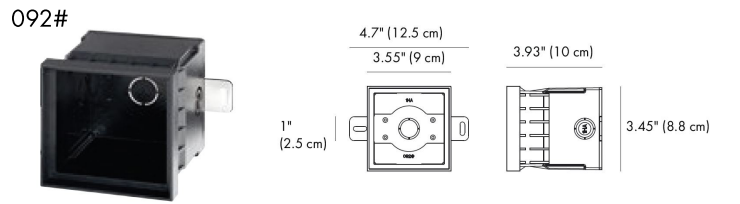

5 RECESSED SLEEVE: (included)