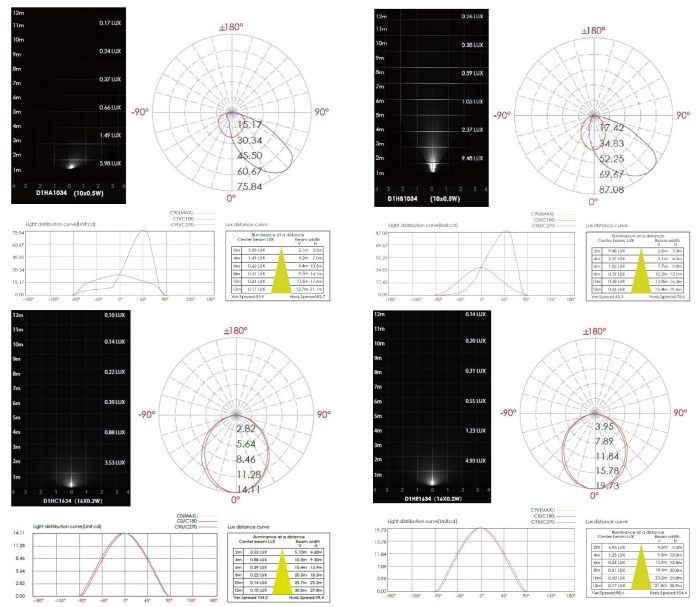

FIXTURE TYPE: _____

PROJECT NAME: _____

NOTES:

HOW TO ORDER: CODE:

Example:
 CODE: BB-BLZ-KPG-RWL-XXX-XXX-XXX-XXX-XXX-XX

BB-BLZ-KPG-RWL-
 D1HC1634-K30-
 KAP7037-DIM

7 DIAGRAM OF INSTRUCTION:

8 PHOTOMETRIC INFO: