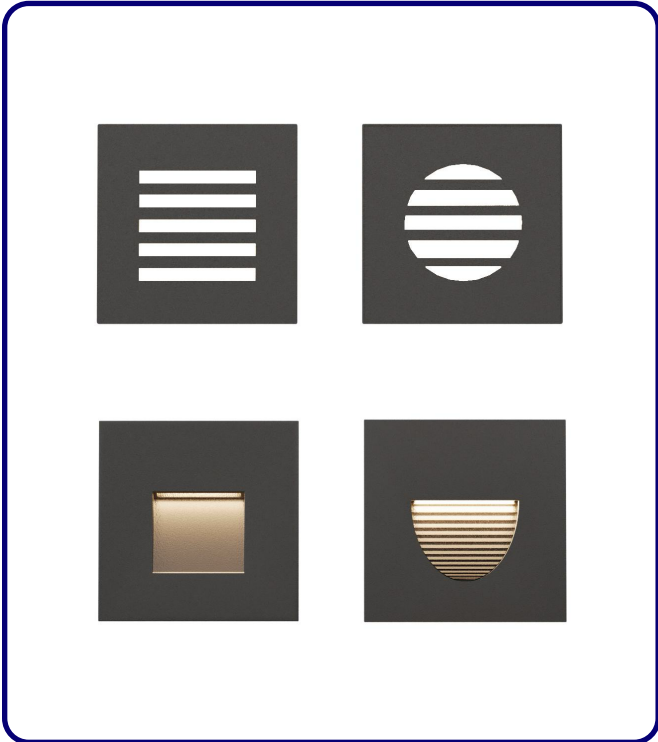

**BULLARD
BOLLARDS**
Think Bollard Think Bullard

BLAZE
Recessed Wall Luminaires
Stair / Pathway

FIXTURE TYPE: _____

PROJECT NAME: _____

GENERAL INFORMATION:

The BLAZE Recessed Wall Luminaire is a durable and stylish LED fixture designed for stair and pathway lighting. Made from die-cast aluminum with a hard chrome-plated stainless steel 316L finish, it combines strength with a refined architectural look. Operating on 110–277V, BLAZE features a UV-stable, fireproof PC lens for consistent illumination and durability. Rated IP65 for weather resistance and IK09/IK10 for impact protection, it's ideal for demanding environments.

FIXTURE TYPE:

Recessed Wall Luminaires - Stair/Pathway Luminaires

LIGHTING:

LED

LED

VOLTAGE:

110-277V

MATERIAL:

-D1HA1034
3.93" (10 cm) 3.4" (8.5 cm)

3.93" (10 cm)

CODE -D1HC1634

DIMENSIONS:

Length - L: 3.93" (10 cm)
Height - H: 3.93" (10 cm)
Depth - P: 3.3" (8.4 cm)

LIGHT SOURCE:

LED / 16 x 0.2W / 125 mA / 35 lm / CRI 80 / IK 09

CODE -D1HE1634

DIMENSIONS:

Length - L: 3.93" (10 cm)
Height - H: 3.93" (10 cm)
Depth - P: 3.3" (8.4 cm)

LIGHT SOURCE:

LED / 16 x 0.2W / 125 mA / 50 lm / CRI 80 / IK 09

CODE -D1HB1034

DIMENSIONS:

Length - L: 3.93" (10 cm)
Height - H: 3.93" (10 cm)
Depth - P: 3.4" (8.5 cm)