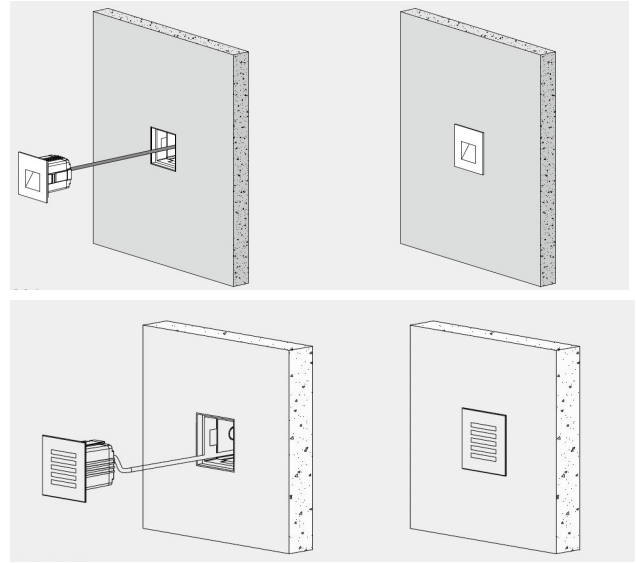

**BULLARD
BOLLARDS**
Think Bollard Think Bullard

BLAZE
Recessed Wall Luminaires
Stair / Pathway

FIXTURE TYPE: _____

PROJECT NAME: _____

GENERAL INFORMATION:

The BLAZE Recessed Wall Luminaire is a durable and stylish LED fixture designed for stair and pathway lighting. Made from die-cast aluminum with a hard chrome-plated stainless steel 316L finish, it combines strength with a refined architectural look. Operating on 110–277V, BLAZE features a UV-stable, fireproof PC lens for consistent illumination and durability. Rated IP65 for weather resistance and IK09/IK10 for impact protection, it's ideal for demanding environments.

FIXTURE TYPE: _____

PROJECT NAME: _____

NOTES:

HOW TO ORDER: CODE:

Example:
 CODE: BB-BLZ-KPG-RWL-XXX-XXX-XXX-XXX-XXX-XX

BB-BLZ-KPG-RWL-
 D1HC1634-K30-
 KAP7037-DIM

7 DIAGRAM OF INSTRUCTION:

8 PHOTOMETRIC INFO: