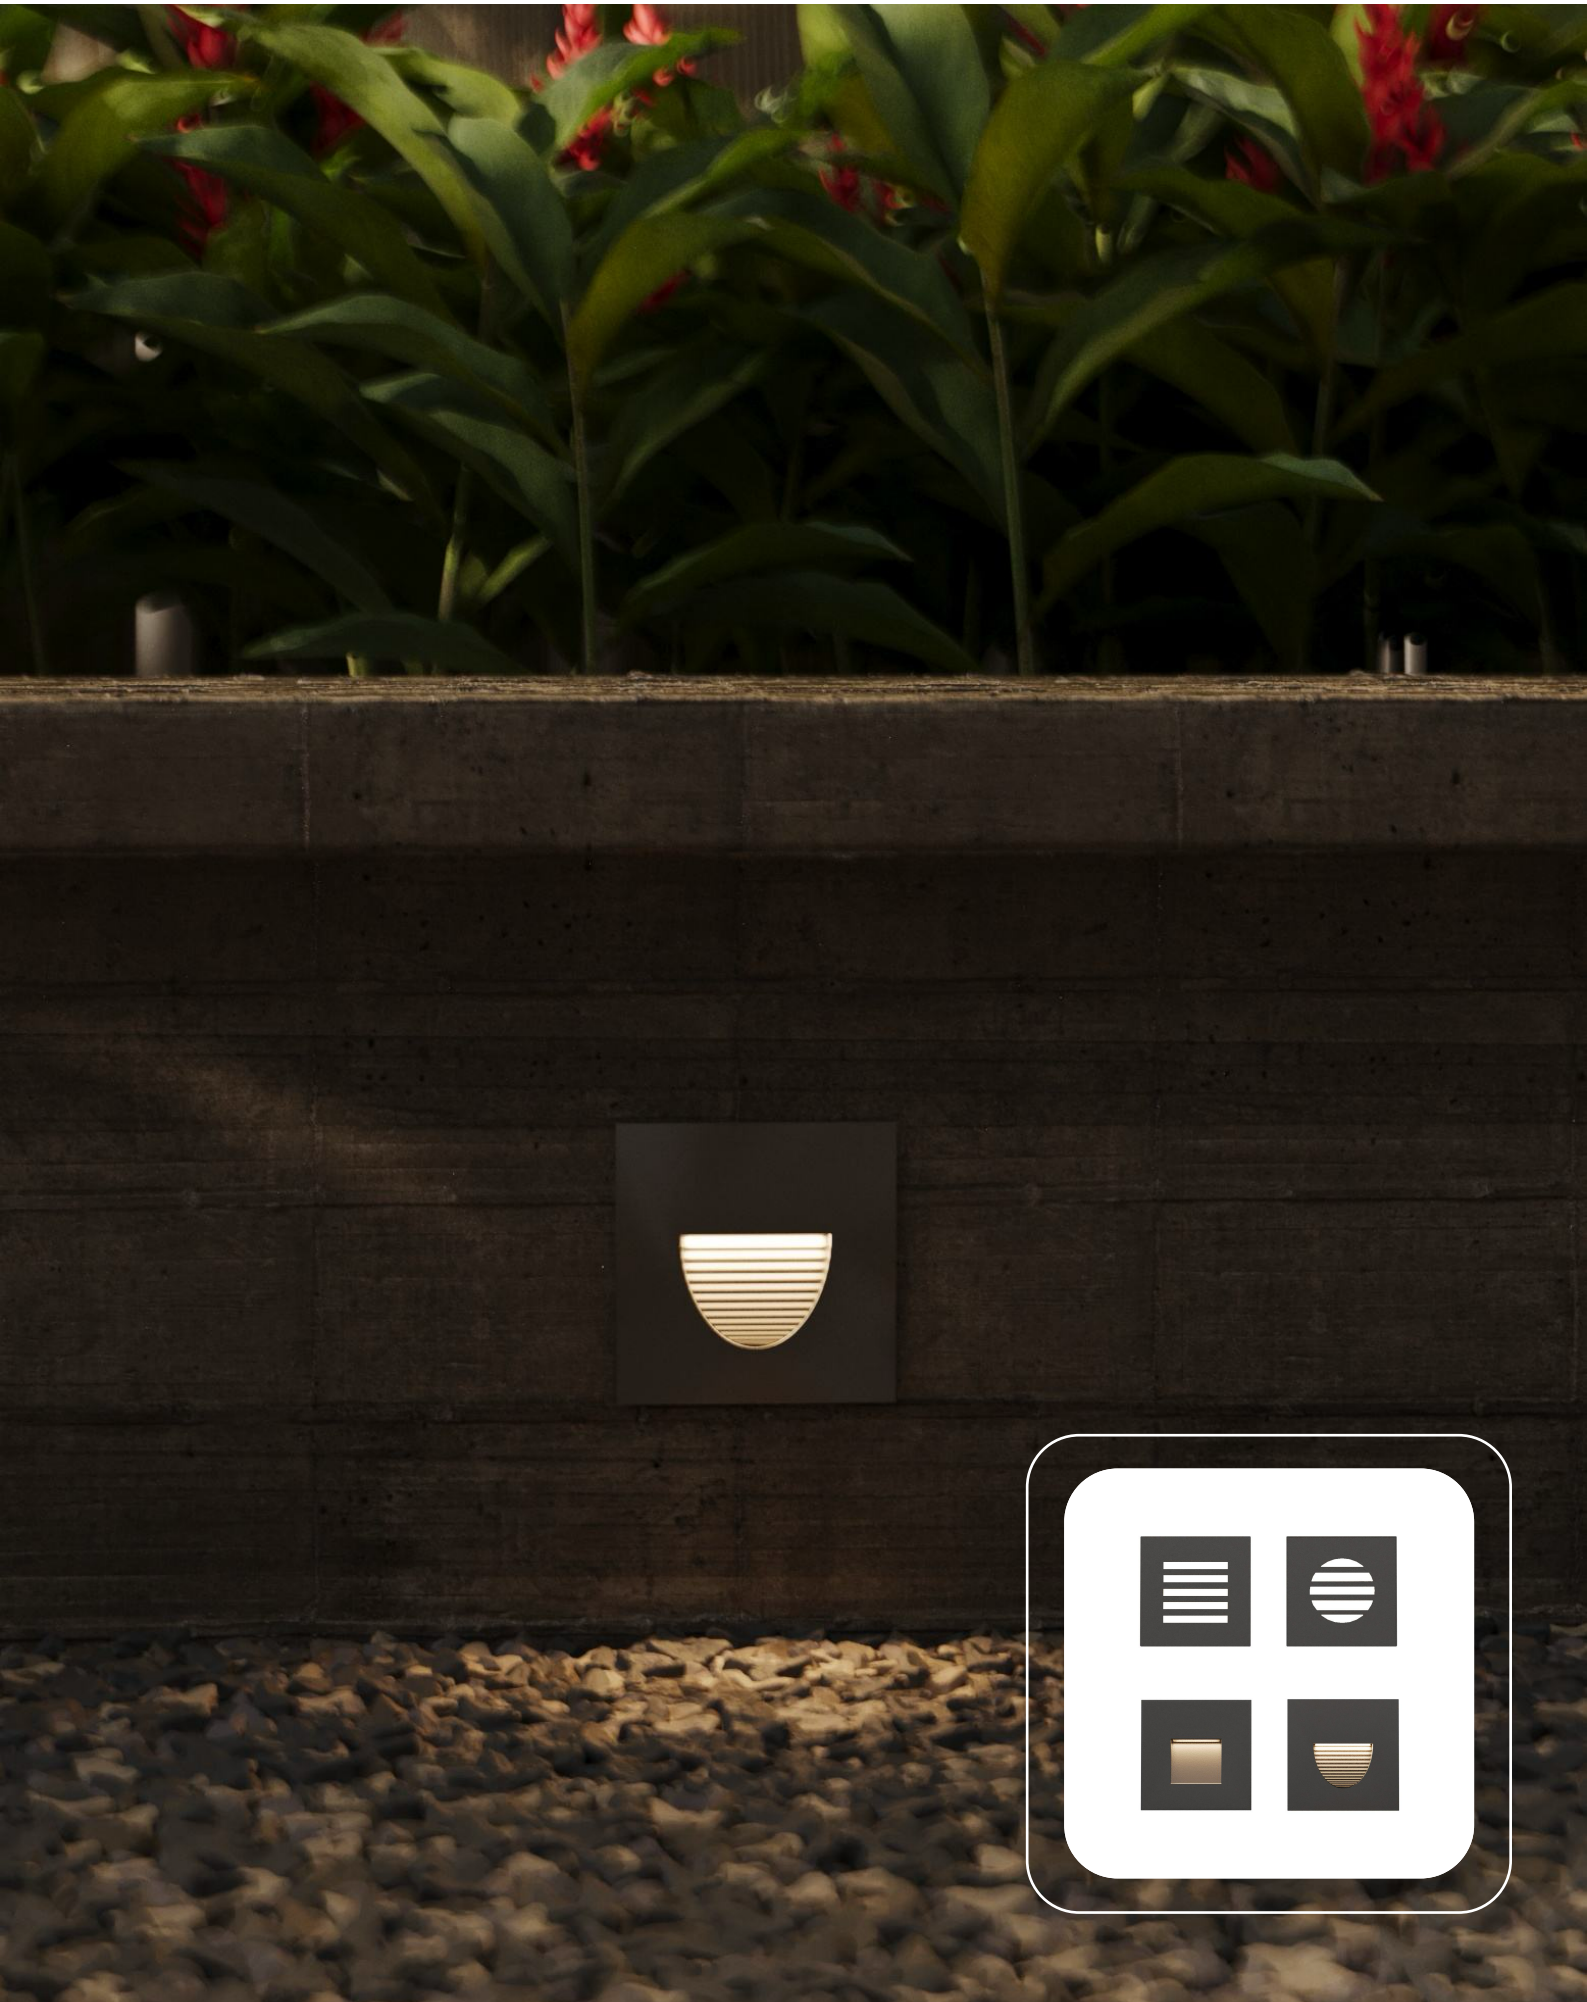

**BULLARD
BOLLARDS**
Think Bollard Think Bullard

BLAZE
Recessed Wall Luminaires
Stair / Pathway

FIXTURE TYPE: _____

PROJECT NAME: _____

GENERAL INFORMATION:

The BLAZE Recessed Wall Luminaire is a durable and stylish LED fixture designed for stair and pathway lighting. Made from die-cast aluminum with a hard chrome-plated stainless steel 316L finish, it combines strength with a refined architectural look. Operating on 110–277V, BLAZE features a UV-stable, fireproof PC lens for consistent illumination and durability. Rated IP65 for weather resistance and IK09/IK10 for impact protection, it's ideal for demanding environments.

FIXTURE TYPE:

Recessed Wall Luminaires - Stair/Pathway Luminaires

LIGHTING:

LED

LED

VOLTAGE:

110-277V

MATERIAL:

-D1HA1034
3.93" (10 cm) 3.4" (8.5 cm)

3.93" (10 cm)

CODE -D1HC1634

DIMENSIONS:

Length - L: 3.93" (10 cm)
Height - H: 3.93" (10 cm)
Depth - P: 3.3" (8.4 cm)

LIGHT SOURCE:

LED / 16 x 0.2W / 125 mA / 35 lm / CRI 80 / IK 09