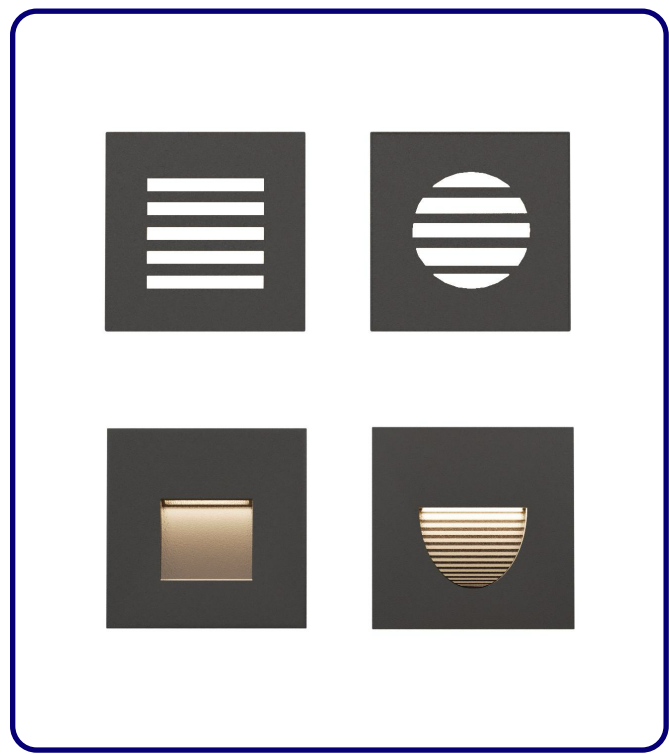

FIXTURE TYPE: _____

PROJECT NAME: _____

NOTES:

HOW TO ORDER: CODE:

Example:
CODE: BB-BLZ-KPG-RWL-XXX-XXX-XXX-XXX-XXX-XX

BB-BLZ-KPG-RWL-
D1HC1634-K30-
KAP7037-DIM

2 CCT OPTIONS:

- -K30 3000K
- -CUS Custom on request*

3 FINISH OPTIONS:

- -KAP7037 Sanded Dark Gray
- -RAL 9005 Sanded Black
- -RAL9022 Sanded Silver Gray

4 DIMMING OPTIONS:

- -DIM 1-10V
- -PWM Pulse Width Modulation
- -DALI DALI (Digital Addressable Lighting Interface)