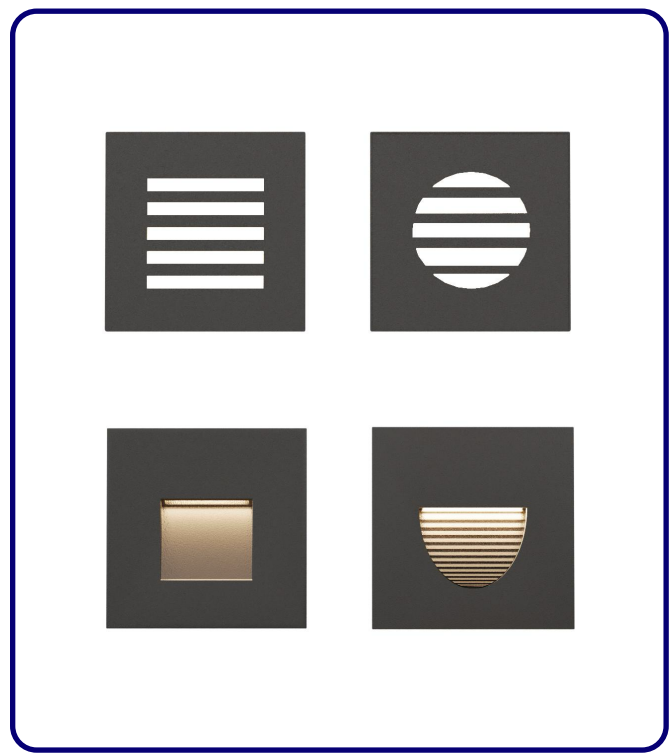

FIXTURE TYPE: _____

PROJECT NAME: _____

NOTES:

HOW TO ORDER: CODE:

Example:
CODE: BB-BLZ-KPG-RWL-XXX-XXX-XXX-XXX-XXX-XX

BB-BLZ-KPG-RWL-
D1HC1634-K30-
KAP7037-DIM