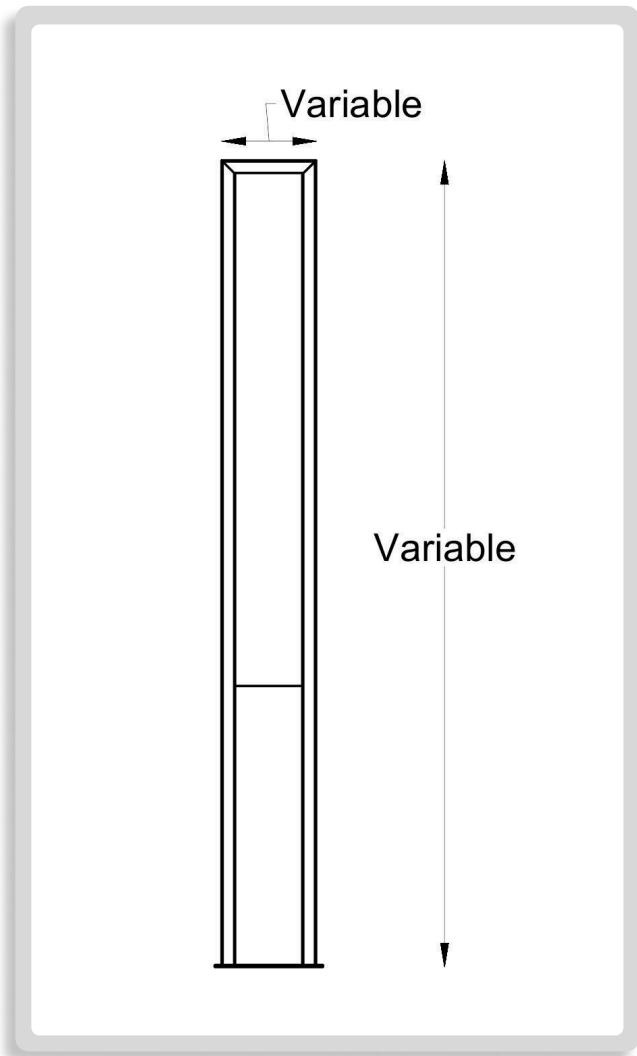

FIXTURE TYPE: _____

PROJECT NAME: _____

HOW TO ORDER: CODE:

Example:
CODE: BB-9072-BL-BH1-BW1-SH1-SS-K30-BL-WH-DIM-LSB6

BB-9072-BL-BH1-
BW1-SH1-SS-K30-
BL-WH-DIM-LSB6

1 BODY HEIGHT:

- -BH1 H: 20" (51 cm)
- -BH2 H: 24" (61 cm)
- -BH3 H: 36" (91 cm)
- -BH4 H: 48" (122 cm)
- -BH5 H: 56" (142 cm)
- -BH6 H: 96" (244 cm)
- -BH7 H: 120" (305 cm)
- -BH8 H: 168" (427 cm)
- -BH9 H: 192" (488 cm)
- -BH10 Custom on request*

2 BODY WIDTH:

- -BW1 W: 6" (15 cm)
- -BW2 W: 8" (20 cm)
- -BW3 W: 10" (25 cm)
- -BW4 W: 12" (30 cm)
- -BW5 W: 16" (40 cm)
- -BWC Custom on request*

3 BASE HEIGHT:

- -SH1 H: 4" (10 cm)
- -SH2 H: 6" (15 cm)
- -SH3 H: 8" (20 cm)
- -SH4 H: 12" (30 cm)
- -SH5 H: 16" (41 cm)
- -SH6 H: 18" (46 cm)
- -SH7 H: 24" (61 cm)
- -SHC Custom on request*

4 BODY MATERIAL:

- -SS Stainless Steel
- -AL Aluminum

5 CCT:

- -K27 2700K
- -K30 3000K
- -K35 3500K
- -K40 4000K
- -RGBW RGWB

sales@gordonbullard.com
www.bullardbollards.com
1-877-964-4646

991 South Gull Lake Dr
Richland, MI 49083
USA