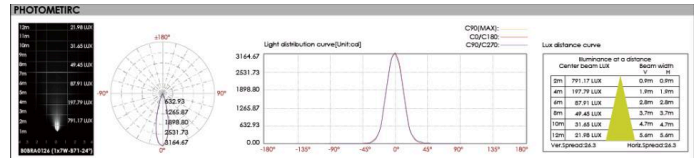

8 PHOTOMETRIC INFO:

-BOBSQ0369