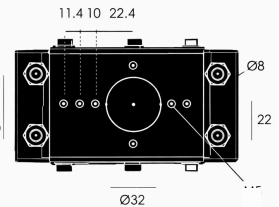

1. 1 Compatible with all brands and models.
2. 2 Safety hook(s) included (see A of image 1)
3. 3 Two sizes of rubber gaskets included (see B of image 1) which can be selected based on the diameter of the installing pole. Please refer to the manual for details.
4. 4 All stainless steel 304# screws