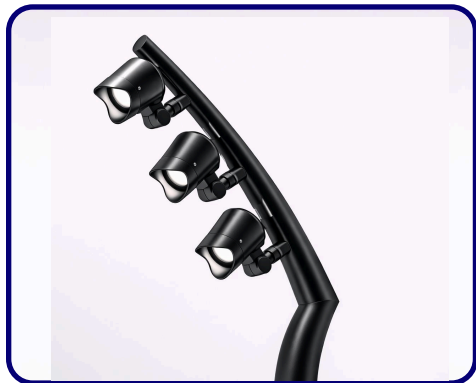

-BOBSD0369

HOW TO ORDER:

CODE:

Example:
CODE: BB-ST-KPG-PL-BOBSQ0369-K30-KAP7037-DIM-B15-A1-IB

BB-ST-KPG-PL-
BOBSQ0369-K30-
KAP7037-DIM-B15-A1-IB

7 INSTALLATION TYPE:

- -SB Screw Base (included)
- -IB Inground Base (optional)
- -GAB Ground Anchor Base (optional)