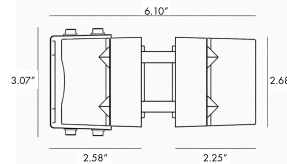

1 MODELS:

CODE-BOBSQ0369

DIMENSIONS:

Pole Diameter - Ø: 4.72" (12 cm)
Height - H: 129.92" (330 cm)

LIGHT SOURCE:

LED /60 W / 120 mA / 5490 lm / 110-277V

CODE -BOBSD0369

DIMENSIONS:

Pole Diameter - Ø: 4.72" (12 cm)
Height - H: 129.92" (330 cm)

LIGHT SOURCE:

LED /60 W / 120 mA / 5223 lm / 110-277V

2 CCT OPTIONS:

-K30 3000K
-CUS Custom on request*

3 FINISH OPTIONS:

-KAP7037 Sanded Dark Gray
-RAL9005 Sanded Black

HOW TO ORDER:

CODE:

Example:
CODE: BB-ST-KPG-PL-B0BSQ0369-K30-KAP7037-DIM-B15-A1-IB

BB-ST-KPG-PL-
B0BSQ0369-K30-
KAP7037-DIM-B15-A1-IB

5 BEAM

- B15 15°
- B24 24°
- B45 45°
- B60 60°

6 ACCESSORIES

-A1 One side - BO-RP001-KPG-BL