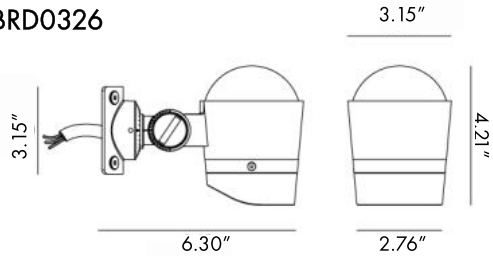

1 MODELS:

CODE-BOBSQ0369

DIMENSIONS:

Pole Diameter - Ø: 4.72" (12 cm)
Height - H: 129.92" (330 cm)

LIGHT SOURCE:

LED /60 W / 120 mA / 5490 lm / 110-277V

CODE -BOBSD0369

DIMENSIONS:

Pole Diameter - Ø: 4.72" (12 cm)
Height - H: 129.92" (330 cm)

LIGHT SOURCE:

LED /60 W / 120 mA / 5223 lm / 110-277V

2 CCT OPTIONS:

-K30 3000K
-CUS Custom on request*

3 FINISH OPTIONS:

-KAP7037 Sanded Dark Gray
-RAL9005 Sanded Black

**BULLARD
BOLLARDS**
Think Bollard Think Bullard

**CODE:
BB-AC-KPG-PL**

FIXTURE TYPE: _____

PROJECT NAME: _____

NOTES:

-BOBRQ0326

-BOBRD0326

-Adjustable Beam Direction