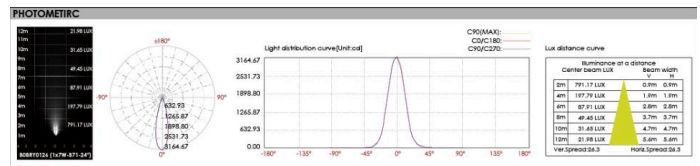

-BOBSD0369

sales@gordonbullard.com
www.bullardoutdoor.com
1-877-964-4646

991 South Gull Lake Dr
Richland, MI 49083
USA