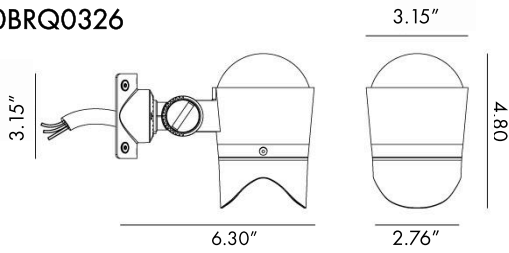

1 MODELS:

CODE-BOBSQ0369

DIMENSIONS:

Pole Diameter - Ø: 4.72" (12 cm)
Height - H: 129.92" (330 cm)

LIGHT SOURCE:

LED /60 W / 120 mA / 5490 lm / 110-277V

CODE -BOBSD0369

DIMENSIONS:

Pole Diameter - Ø: 4.72" (12 cm)
Height - H: 129.92" (330 cm)

LIGHT SOURCE:

LED /60 W / 120 mA / 5223 lm / 110-277V

2 CCT OPTIONS:

-K30 3000K
-CUS Custom on request*

3 FINISH OPTIONS:

-KAP7037 Sanded Dark Gray
-RAL9005 Sanded Black

**BULLARD
BOLLARDS**
Think Bollard Think Bullard

**CODE:
BB-AC-KPG-PL**

FIXTURE TYPE: _____

PROJECT NAME: _____

NOTES:

-BOBRQ0326

-BOBRD0326

-Adjustable Beam Direction