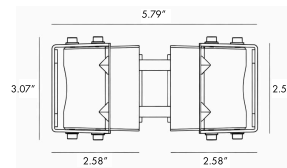

-A2 Two sides - BO-RP002-KPG-BL