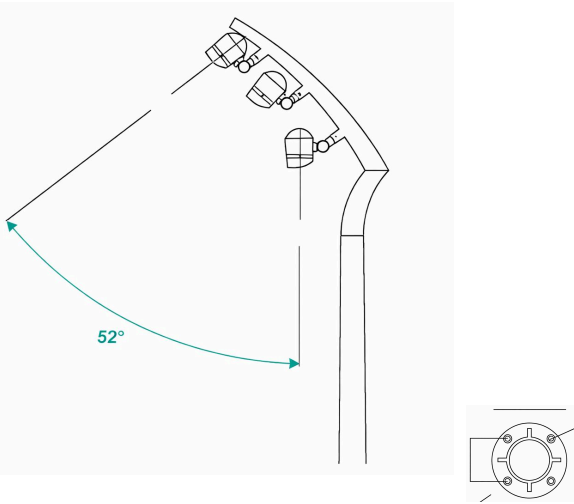

1 MODELS:

CODE-BOBSQ0369

DIMENSIONS:

Pole Diameter - Ø: 4.72" (12 cm)
Height - H: 129.92" (330 cm)

LIGHT SOURCE:

LED /60 W / 120 mA / 5490 lm / 110-277V

CODE -BOBSD0369

DIMENSIONS:

Pole Diameter - Ø: 4.72" (12 cm)
Height - H: 129.92" (330 cm)

LIGHT SOURCE:

LED /60 W / 120 mA / 5223 lm / 110-277V

2 CCT OPTIONS:

-K30 3000K
-CUS Custom on request*

3 FINISH OPTIONS:

-KAP7037 Sanded Dark Gray
-RAL9005 Sanded Black

**BULLARD
BOLLARDS**
Think Bollard Think Bullard

**CODE:
BB-AC-KPG-PL**

FIXTURE TYPE: _____

PROJECT NAME: _____

NOTES:

-BOBRQ0326

-BOBRD0326

-Adjustable Beam Direction

HOW TO ORDER:

CODE:

Example:
CODE: BB-ST-KPG-PL-B0BSQ0369-K30-KAP7037-DIM-B15-A1-IB

BB-ST-KPG-PL-
B0BSQ0369-K30-
KAP7037-DIM-B15-A1-IB

5 BEAM

- B15 15°
- B24 24°
- B45 45°
- B60 60°

6 ACCESSORIES

-A1 One side - BO-RP001-KPG-BL