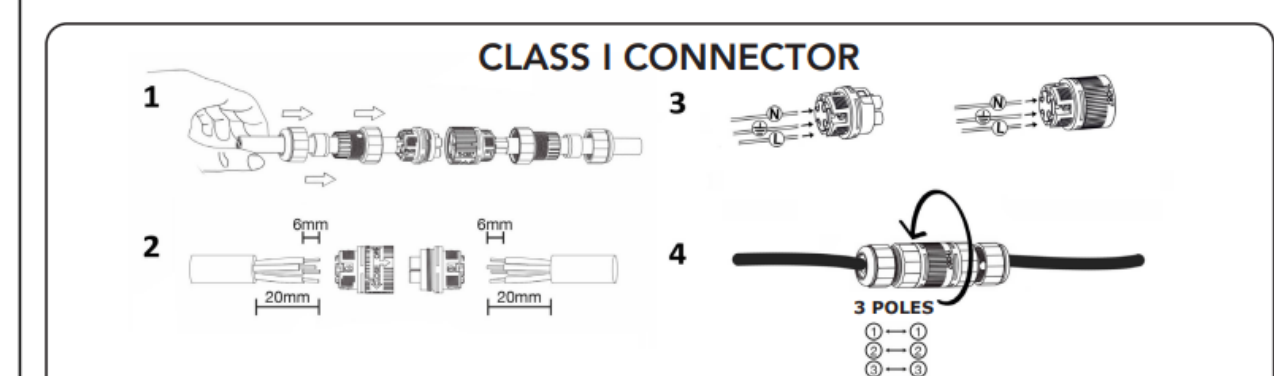

HEAD-POLE ATTACHMENT VERSION

P. 4

sales@gardonbullard.com
www.bullardbollards.com
1 877-964-4646

991 South Gull Lake Dr.
Richland, MI 49083
USA

Due to the dynamic nature of lighting products and the associated technologies, luminaires data on all specification sheets is subject to change at the discretion of Gordon Bullard LLC and associated companies.

© Bullard & Company 2024 All Rights Reserved