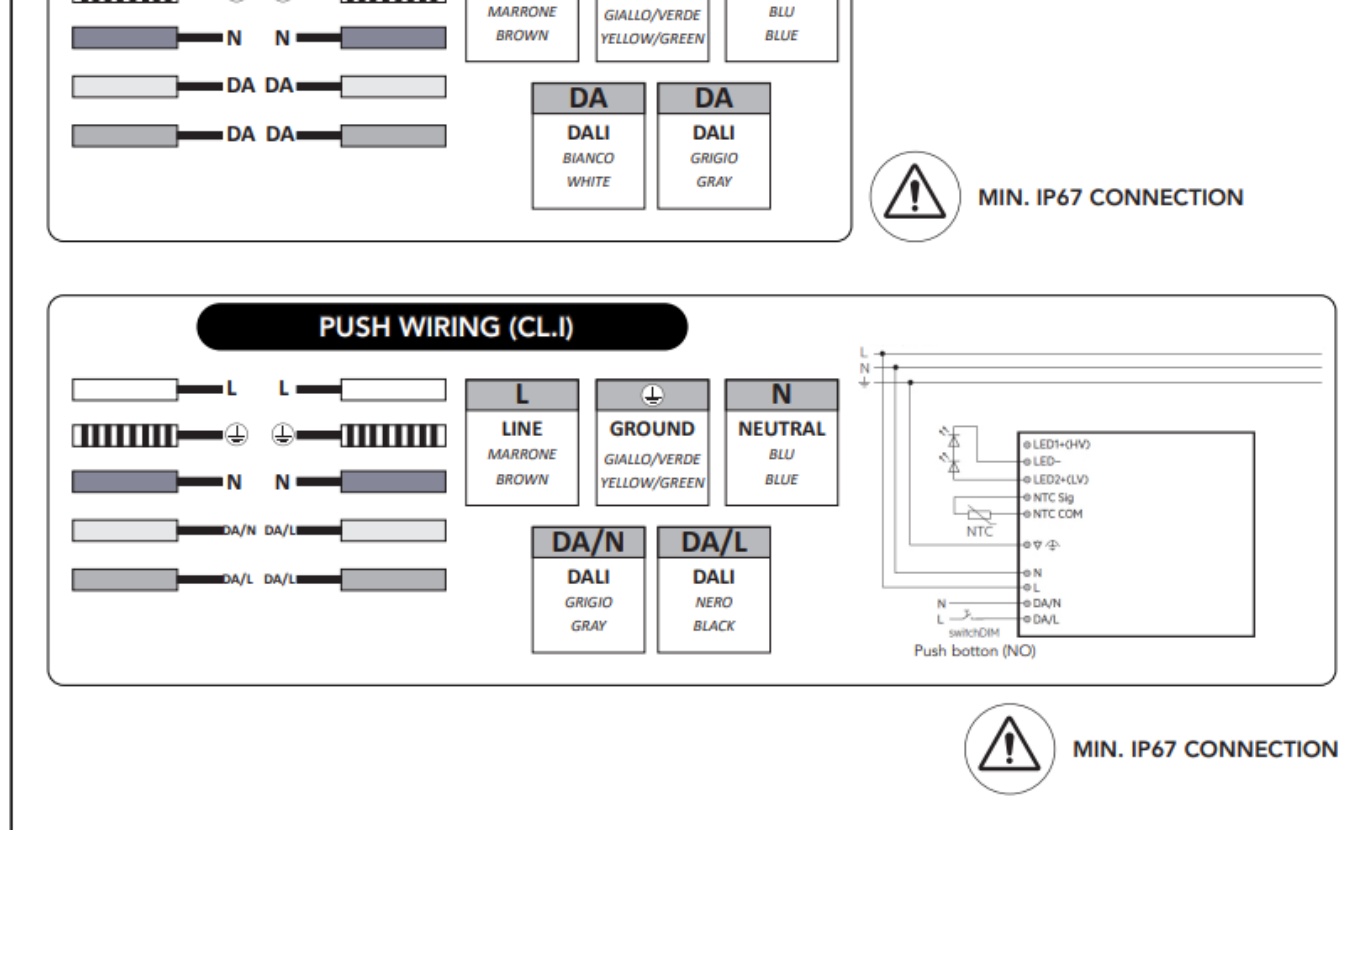

WIRING

P. 3

sales@gardonbullard.com
www.bullardbollards.com
1 877-964-4646

991 South Gull Lake Dr.
Richland, MI 49083
USA

Due to the dynamic nature of lighting products and the associated technologies, luminaires data on all specification sheets is subject to change at the discretion of Gordon Bullard LLC and associated companies.

© Bullard & Company 2024 All Rights Reserved

THE SPACESHIP

02/11/2026

HEAD-POLE ATTACHMENT VERSION

P. 4

sales@gardonbullard.com
www.bullardbollards.com
1 877-964-4646

991 South Gull Lake Dr.
Richland, MI 49083
USA

Due to the dynamic nature of lighting products and the associated technologies, luminaires data on all specification sheets is subject to change at the discretion of Gordon Bullard LLC and associated companies.

© Bullard & Company 2024 All Rights Reserved