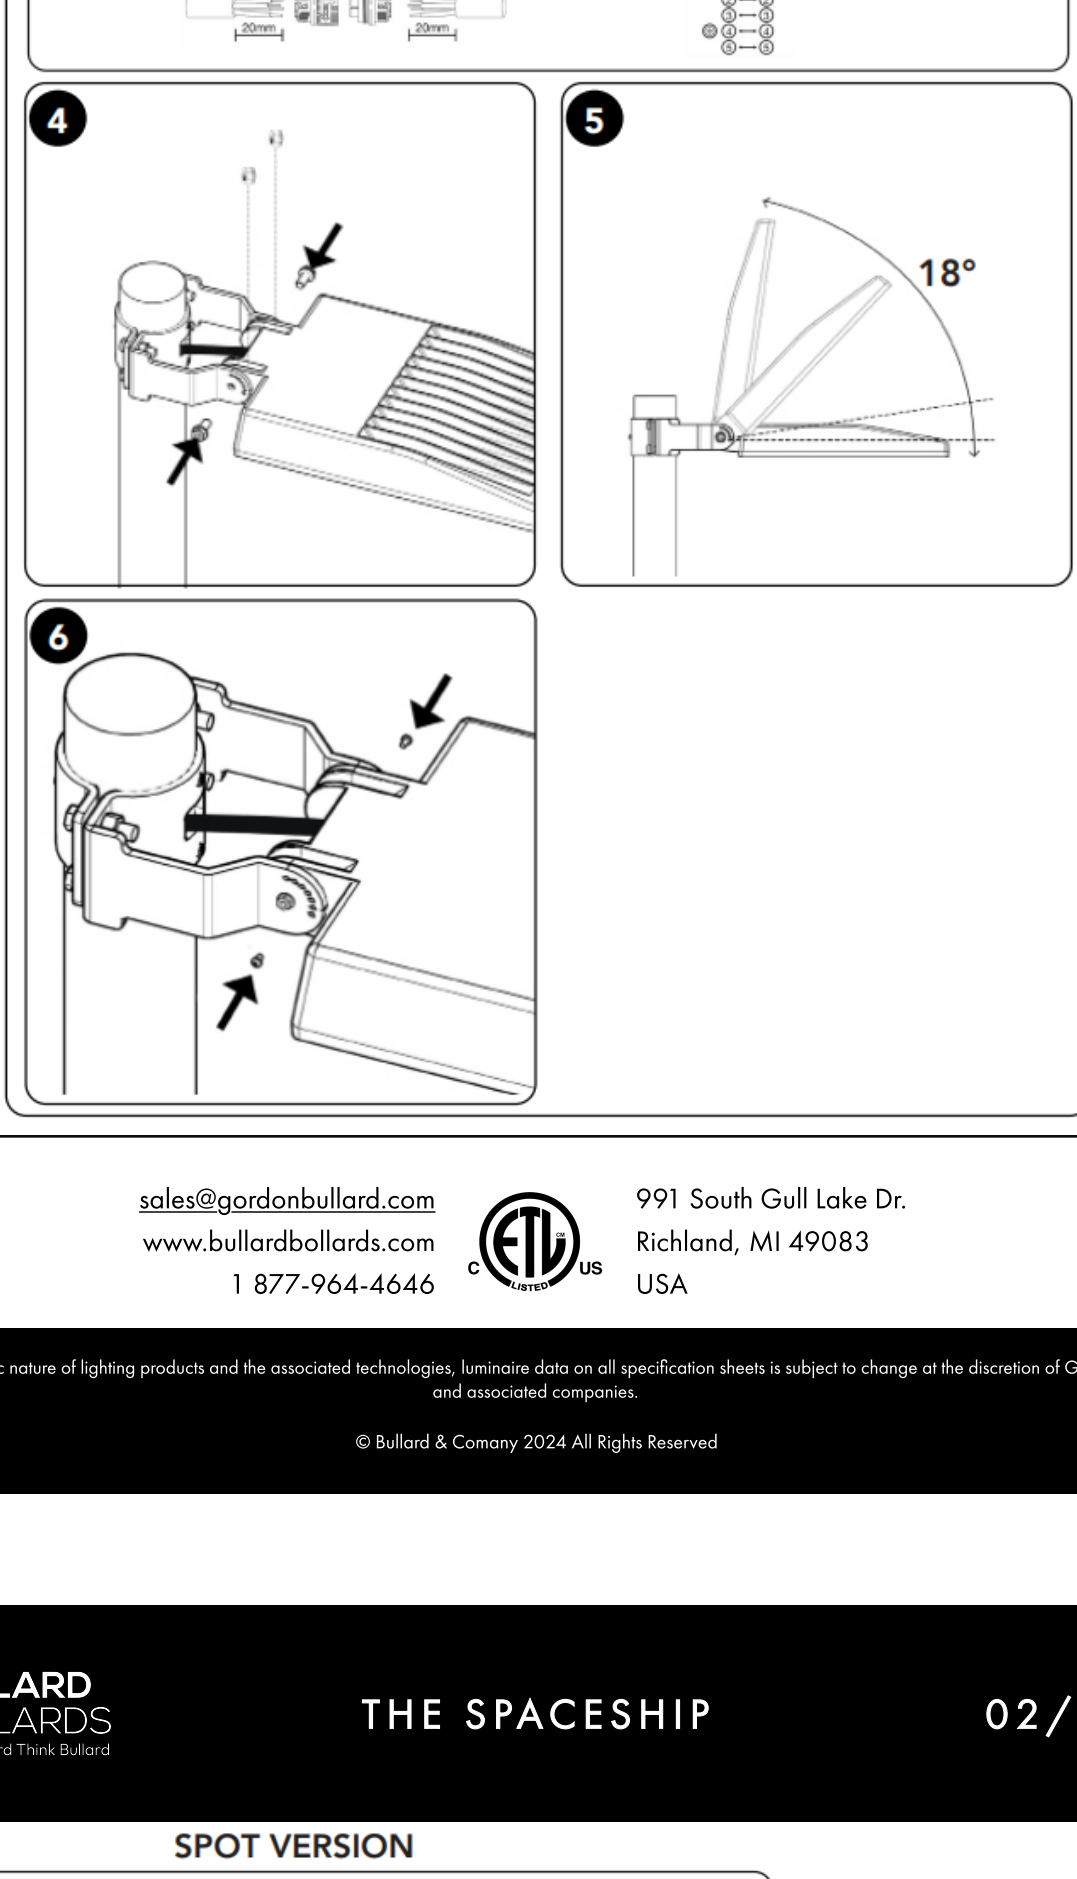

THE SPACESHIP

02/11/2026

P. 7

sales@gardonbullard.com
www.bullardbollards.com
1 877-964-4646

991 South Gull Lake Dr.
Richland, MI 49083
USA

Due to the dynamic nature of lighting products and the associated technologies, luminaires data on all specification sheets is subject to change at the discretion of Gordon Bullard LLC and associated companies.

© Bullard & Company 2024 All Rights Reserved

THE SPACESHIP

02/11/2026