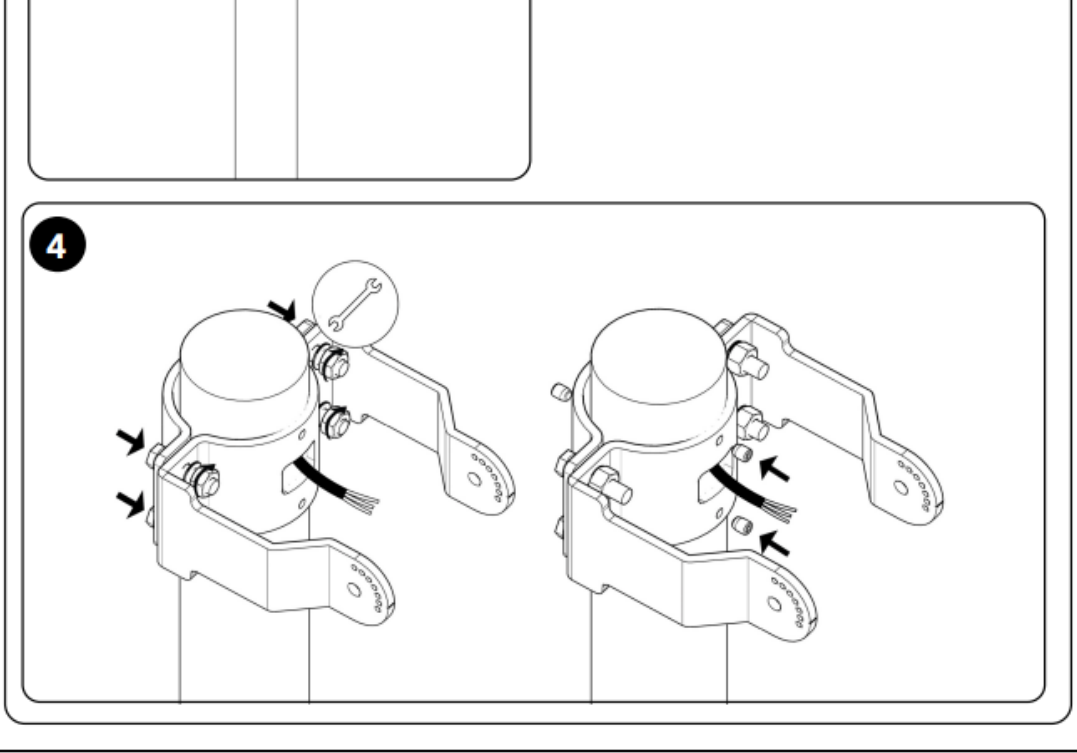

JAW VERSION

P. 6

sales@gardonbullard.com
www.bullardbollards.com
1 877-964-4646

991 South Gull Lake Dr.
Richland, MI 49083
USA

Due to the dynamic nature of lighting products and the associated technologies, luminaires data on all specification sheets is subject to change at the discretion of Gordon Bullard LLC and associated companies.

© Bullard & Company 2024 All Rights Reserved