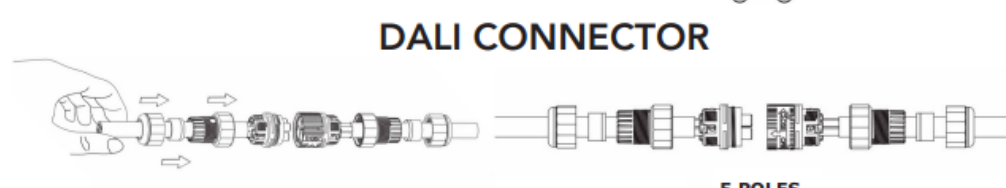

HEAD-POLE ATTACHMENT VERSION

P. 4

sales@gardonbullard.com
www.bullardbollards.com
1 877-964-4646

991 South Gull Lake Dr.
Richland, MI 49083
USA

Due to the dynamic nature of lighting products and the associated technologies, luminaires data on all specification sheets is subject to change at the discretion of Gordon Bullard LLC and associated companies.

© Bullard & Company 2024 All Rights Reserved