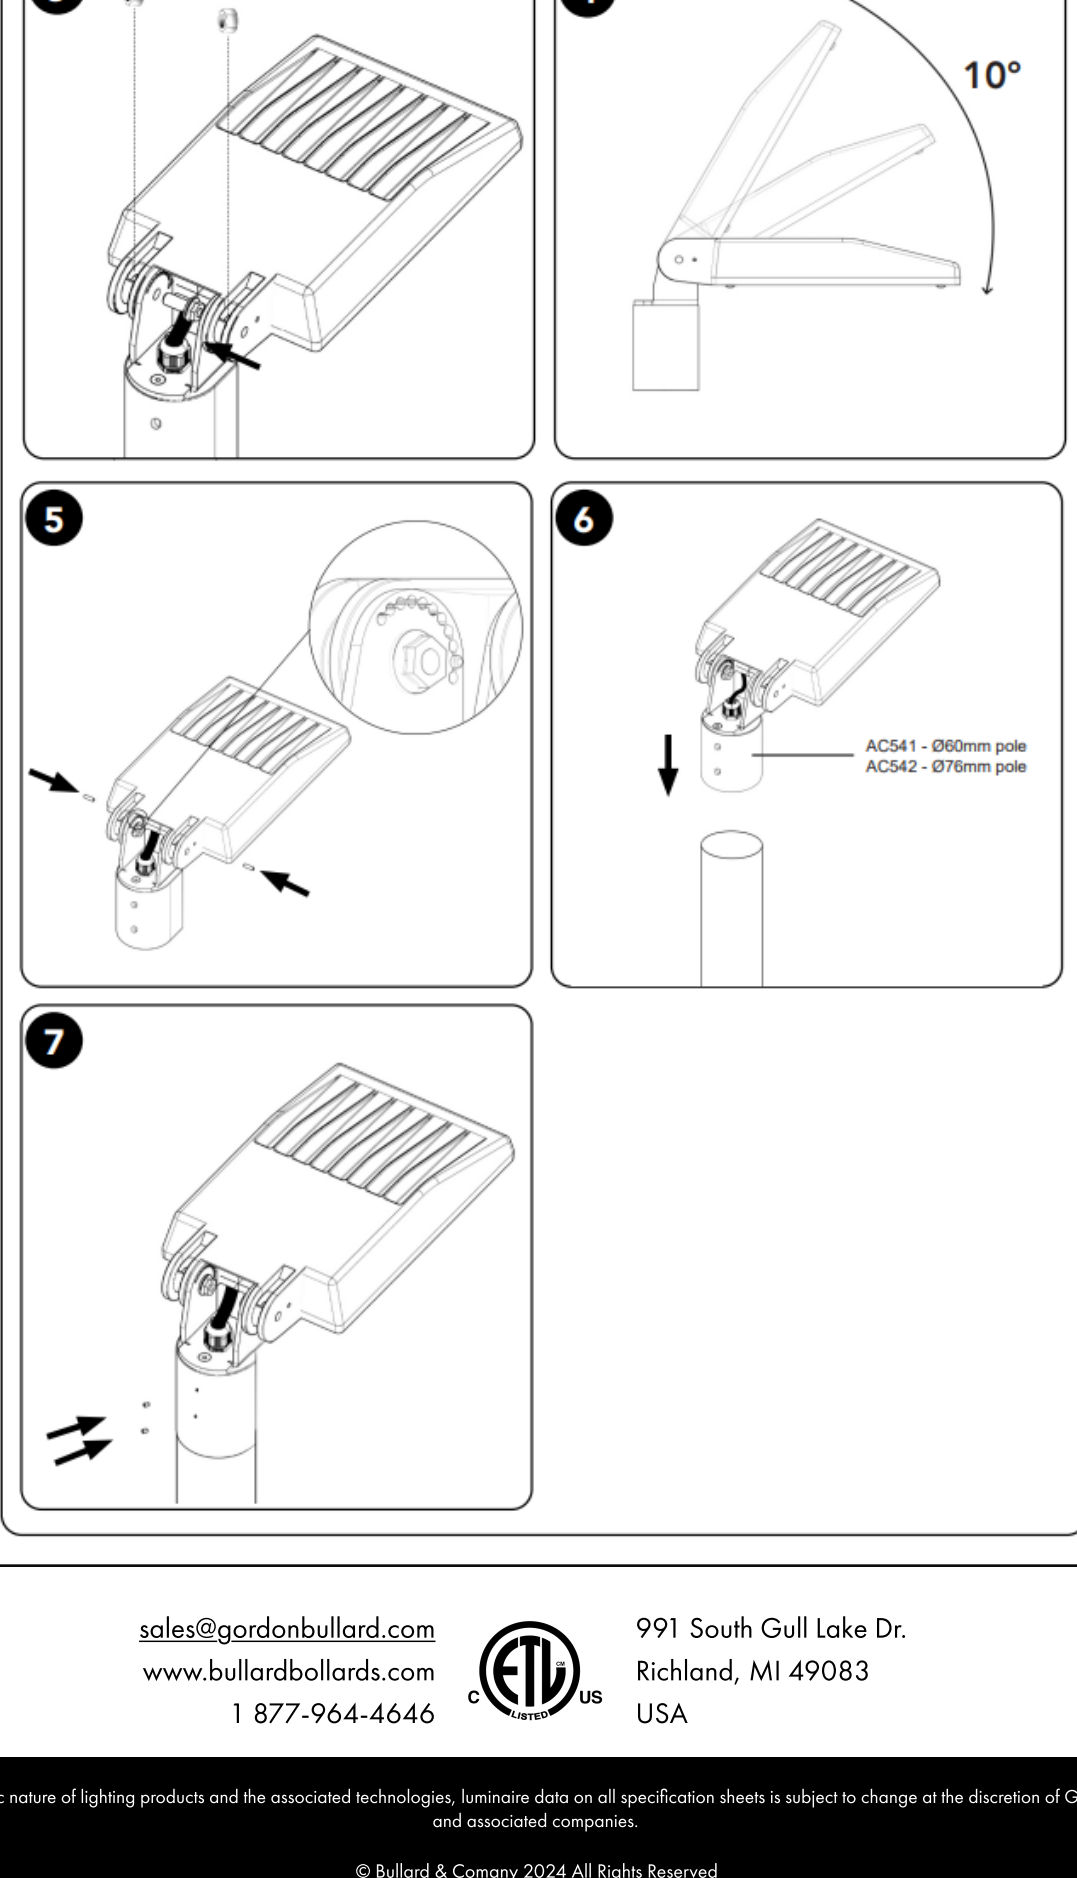

THE SPACESHIP

02/11/2026

P. 5

sales@gardonbullard.com
www.bullardbollards.com
1 877-964-4646

991 South Gull Lake Dr.
Richland, MI 49083
USA

Due to the dynamic nature of lighting products and the associated technologies, luminaires data on all specification sheets is subject to change at the discretion of Gordon Bullard LLC and associated companies.

© Bullard & Company 2024 All Rights Reserved

THE SPACESHIP

02/11/2026