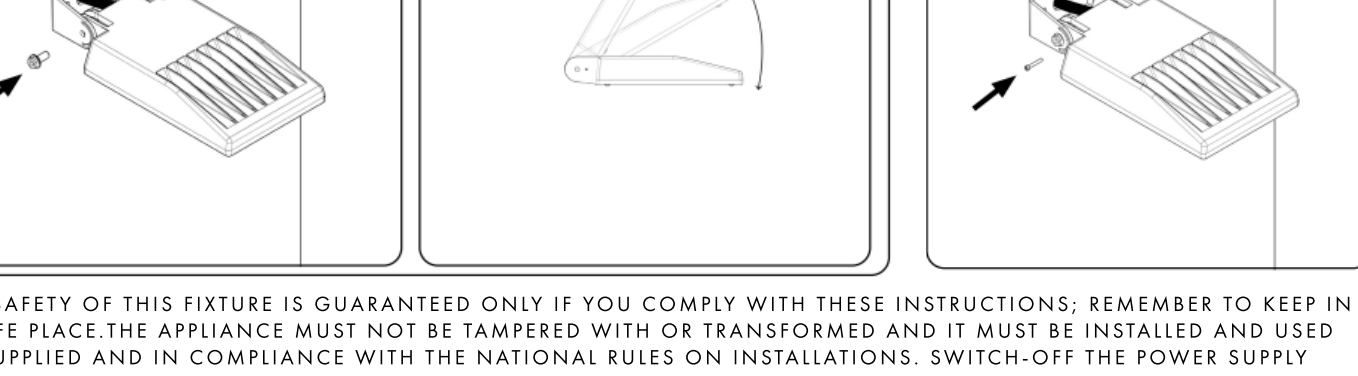

SPOT VERSION

P. 8

sales@gardonbullard.com
www.bullardbollards.com
1 877-964-4646

991 South Gull Lake Dr.
Richland, MI 49083
USA

Due to the dynamic nature of lighting products and the associated technologies, luminaires data on all specification sheets is subject to change at the discretion of Gordon Bullard LLC and associated companies.

© Bullard & Company 2024 All Rights Reserved