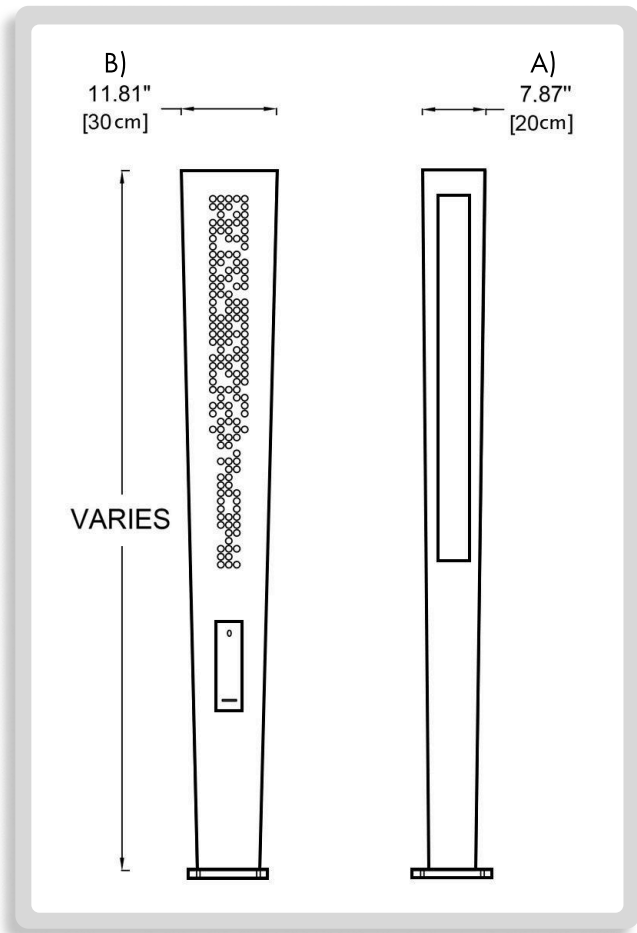

FIXTURE TYPE: _____

PROJECT NAME: _____

LED
IP65

CUSTOM

CASAMBI

HOW TO ORDER: CODE:

Example:
CODE: BB-KAW-BL-H1-K3-DIM-BL

BB-KAW-BL-H1-K3-DIM-BL

1 BODY HEIGHT & POWER:

- **-H1** H: 47.2" (120 cm) = 40W
- **-H2** H: 78.74" (200 cm) = 100W
- **-H3** H: 118.1" (300 cm) = 160W

2 BODY LENGTH & WIDTH:

A) L: 7.87" (20 cm) x B) W: 11.8" (30 cm)

3 LIGHT SOURCE:

LED / 90 CRI / 110-277V

4 CCT:

- **-K30** 3000K
- **-K40** 4000K

5 DIMMING OPTIONS:

- **-NON** NON-Dimmable
- **-DIM** 0-10V
- **-CAS** Casambi
- **-LUT** Lutron
- **-DAL** Dali

6 FINISH OPTIONS:

- **-BL** Black
- **-GR** Grey
- **-WH** White
- **-CUS** Custom on request*

THINK BOLLARD - THINK BULLARD

sales@gordonbullard.com
www.bullardbollards.com
1-877-964-4646

991 South Gull Lake Dr
Richland, MI 49083
USA