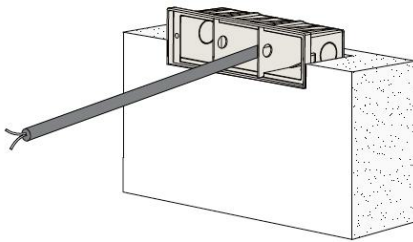

# VERTA

**Data Sheet:**

Input Voltage (V): 110-277  
IK 09/ IK 10

**Installation steps**

**Step 1**

Secure the recessed sleeve

**Step 2**

Finish the installation of concrete surface materials

**Step 3**

Connect the power cable

**Step 4**

Install the light fixture on the wall