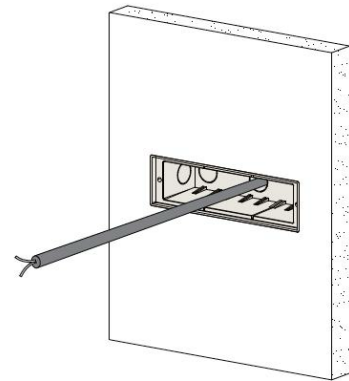

# VERTA

**Data Sheet:**

Input Voltage (V): 110-277  
IK 09/ IK 10

**Installation steps**

**Step 1**

Secure the recessed sleeve

**Step 2**

Finish the installation of concrete surface materials

**Step 3**

Connect the power cable

**Step 4**

Install the light fixture on the wall