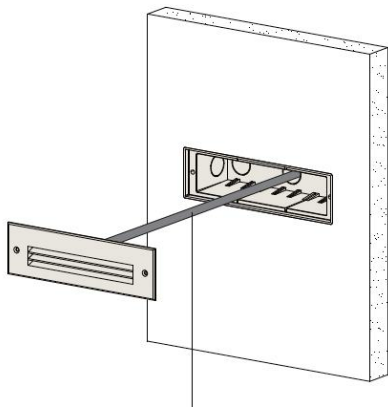

# VERTA

**Data Sheet:**

Input Voltage (V): 110-277  
IK 09/ IK 10

**Installation steps**

**Step 1**

Secure the recessed sleeve

**Step 2**

Finish the installation of concrete surface materials

**Step 3**

Connect the power cable

**Step 4**

Install the light fixture on the wall