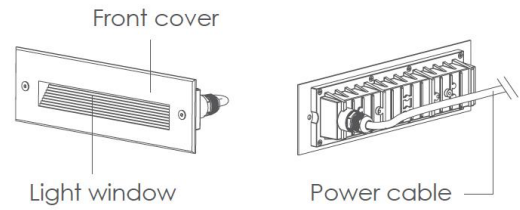

# VERTA

**Data Sheet:**

Input Voltage (V): 110-277  
IK 09/ IK 10

**Installation steps**

**Step 1**

Secure the recessed sleeve

**Step 2**

Finish the installation of concrete surface materials

**Step 3**

Connect the power cable

**Step 4**

Install the light fixture on the wall