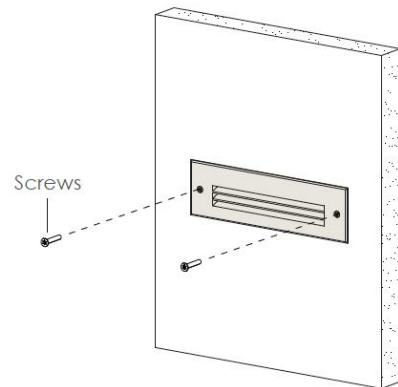

# VERTA

**Data Sheet:**

Input Voltage (V): 110-277  
IK 09/ IK 10

**Installation steps**

**Step 1**

Secure the recessed sleeve

**Step 2**

Finish the installation of concrete surface materials

**Step 3**

Connect the power cable

**Step 4**

Install the light fixture on the wall