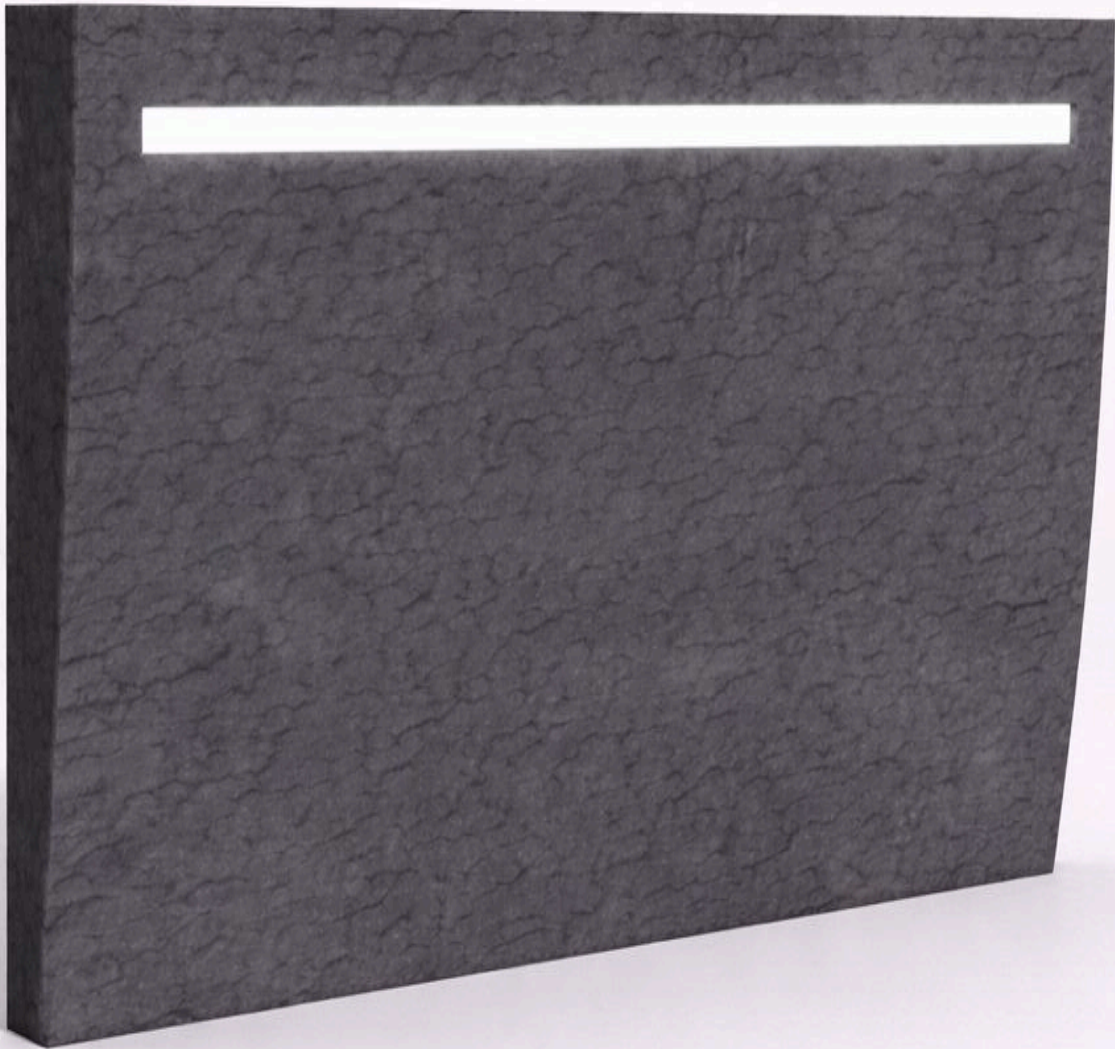

**BULLARD  
BOLLARDS**  
Think Bollard Think Bullard

**TOOTH**  
BB-1114-BL

FIXTURE TYPE: \_\_\_\_\_

PROJECT NAME: \_\_\_\_\_

**GENERAL INFORMATION:**

The BULLARD BOLLARDS TOOTH are compact, ground-mounted outdoor lights made from eco-friendly BETALY®, blending seamlessly into landscape designs. Ideal for illuminating paths and gardens, the 1114A features a 1.5W LED (160 lm), while the 1114B offers a 3.5W LED (380 lm), both at 3000K and CRI80. They operate on 110-277V, with dimmable options available (driver not included), and are IP65 rated for outdoor durability. Available in natural finishes like White, Green, Corten, Grey, Black, and Sand.

**HOW TO ORDER:**

**CODE:**

Example: CODE: BB-1114-BL-A-DIM-WH		BB-1114-BL-A-DIM-WH
1	MODEL	

**-A**

**DIMENSIONS:**

A) Height -	H:	9.45" (24 cm)
B) Length -	L:	7.1" (18 cm)
C) Depth -	P:	2" (5 cm)

**LIGHT SOURCE:**

LED / 1,5W / 160 lm/ 110-277V / 3000K

**-B**

**DIMENSIONS:**

A) Height -	H:	9.45" (24 cm)
B) Length -	L:	15.15" (38,5 cm)
C) Depth -	P:	2" (5 cm)

**LIGHT SOURCE:**

LED / 3,5W / 380 lm/ 110-277V / 3000K

**THINK BOLLARD - THINK BULLARD**