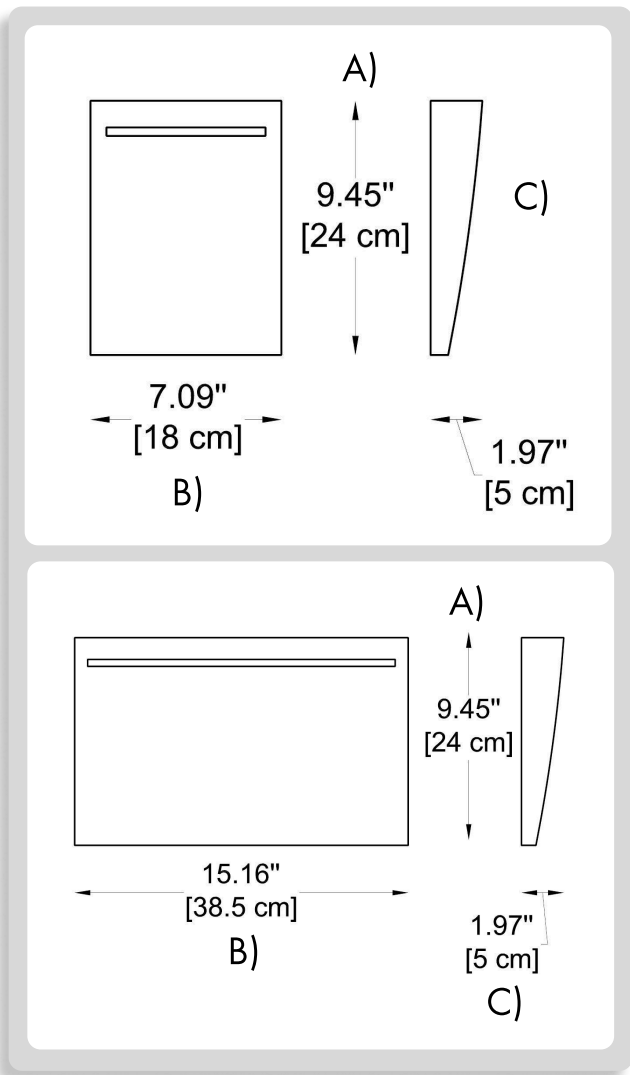

**HOW TO ORDER:**

**CODE:**

Example: CODE: BB-1114-BL-A-DIM-WH		BB-1114-BL-A-DIM-WH
1	MODEL	

**-A**

**DIMENSIONS:**

A) Height -	H:	9.45" (24 cm)
B) Length -	L:	7.1" (18 cm)
C) Depth -	P:	2" (5 cm)

**LIGHT SOURCE:**

LED / 1,5W / 160 lm/ 110-277V / 3000K

**-B**

**DIMENSIONS:**

A) Height -	H:	9.45" (24 cm)
B) Length -	L:	15.15" (38,5 cm)
C) Depth -	P:	2" (5 cm)

**LIGHT SOURCE:**

LED / 3,5W / 380 lm/ 110-277V / 3000K

**THINK BOLLARD - THINK BULLARD**