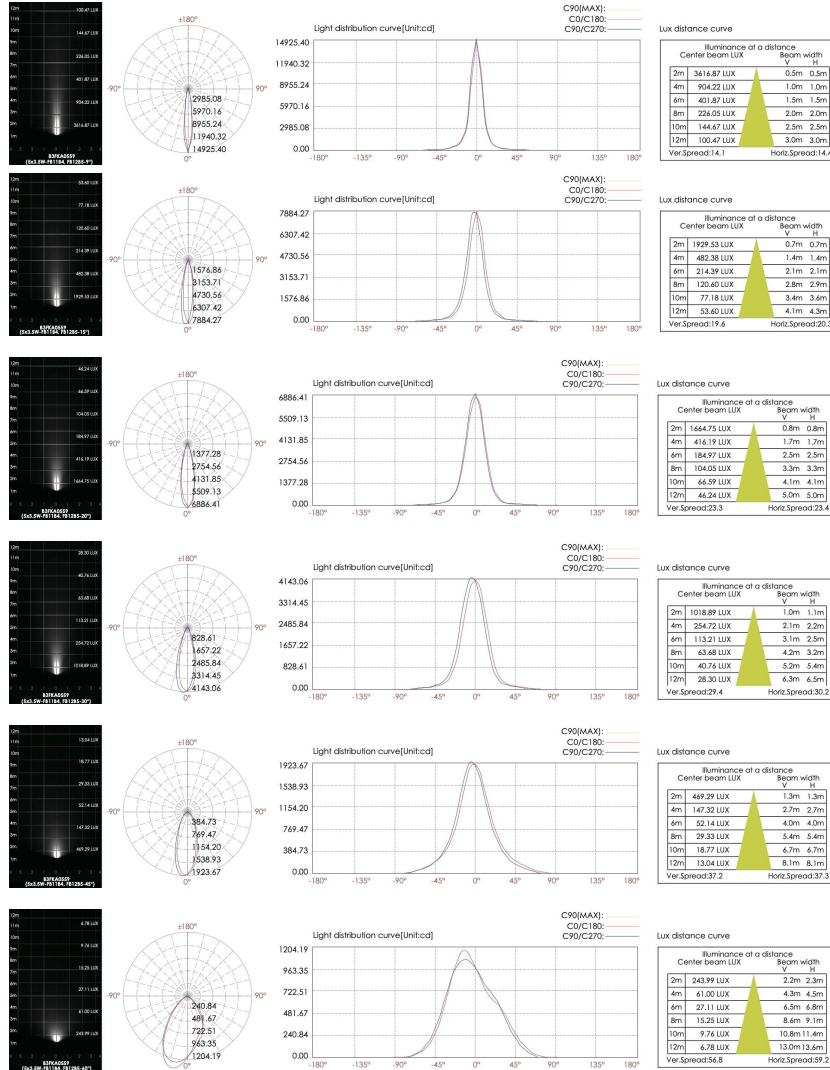

8 PHOTOMETRIC:

sales@gordonbullard.com
www.bullardbollards.com
1-877-964-4646

991 South Gull Lake Dr
Richland, MI 49083
USA