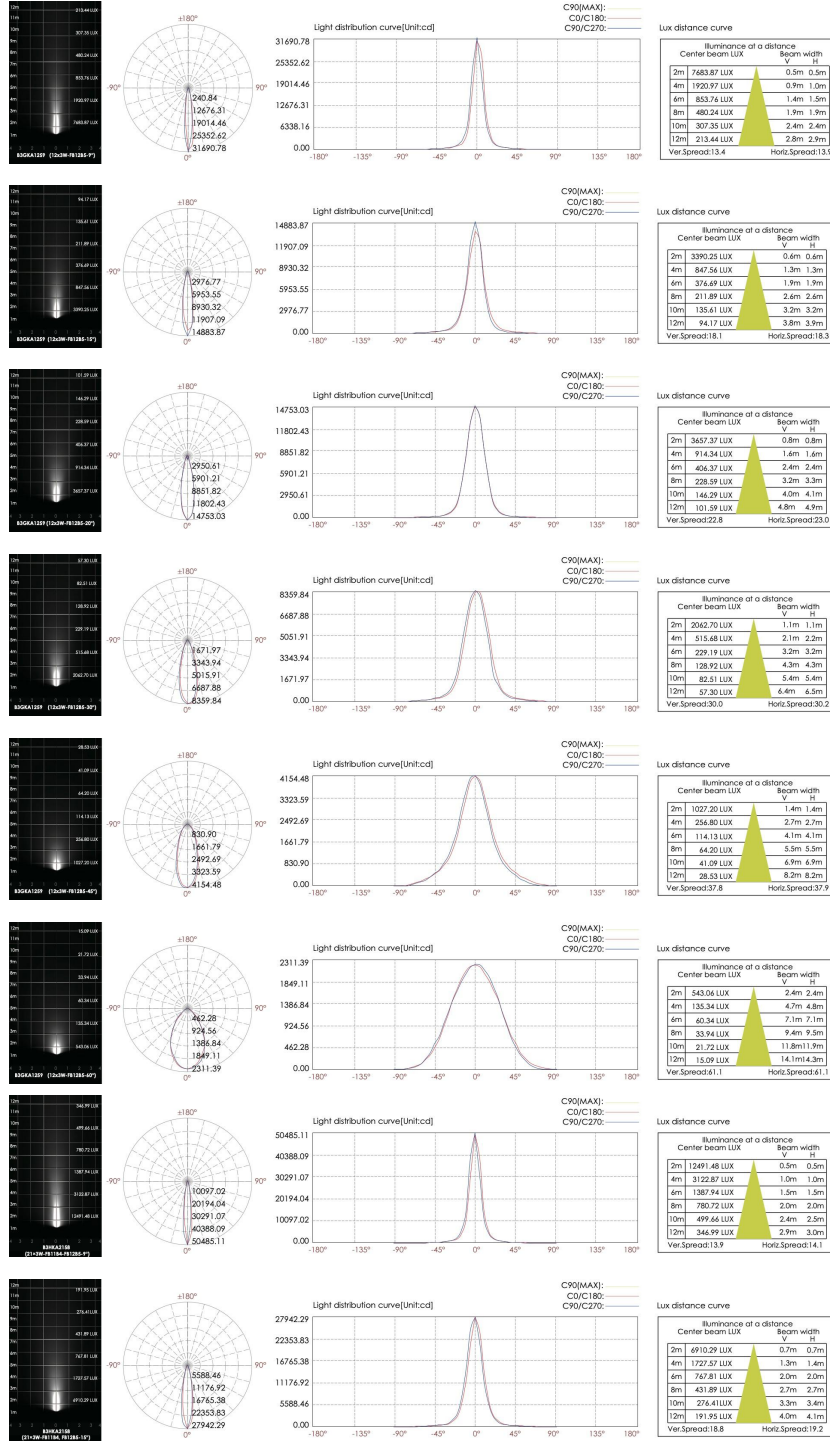

CODE:

BO-SIT-KPG-SPT-
B3GKA1259-K30-
KAP7008-FB12B5-9-DIM-B

sales@gordonbullard.com
www.bullardbollards.com
1-877-964-4646

991 South Gull Lake Dr
Richland, MI 49083
USA