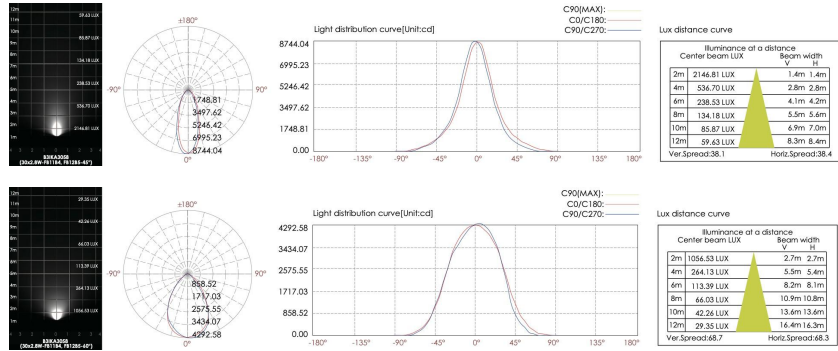

**CODE:
BO-SIT-KPG-SPT**

FIXTURE TYPE: _____

PROJECT NAME: _____

NOTES:

HOW TO ORDER:

CODE:

Example:
CODE: BO-SIT-KPG-SPT-XXX-XXX-XXX-XXX-XXX-XX

BO-SIT-KPG-SPT-
B3GKA1259-K30-
KAP7008-FB12B5-9-DIM-B