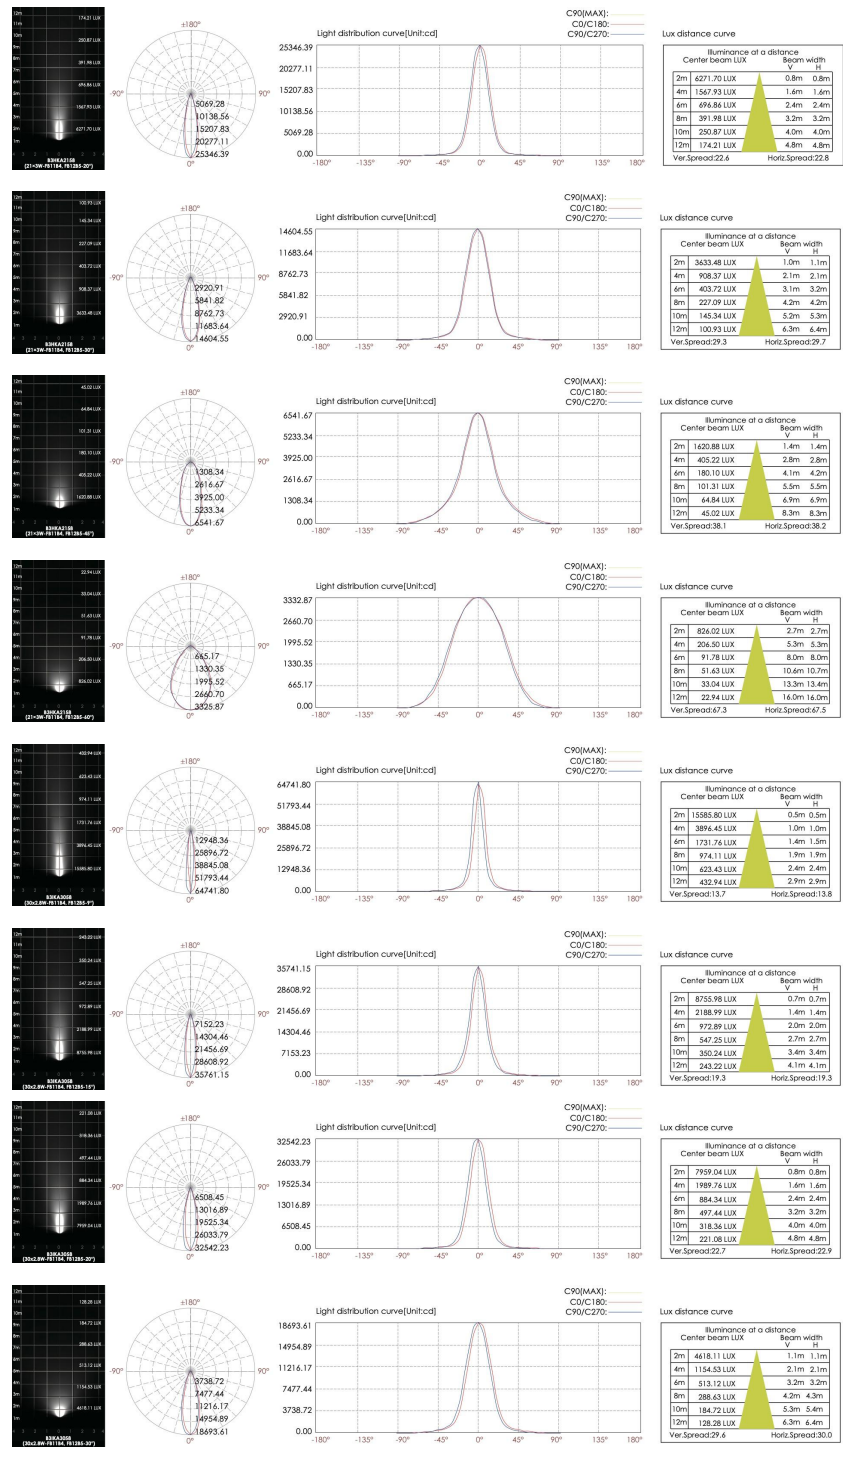

CODE:

BO-SIT-KPG-SPT-
B3GKA1259-K30-
KAP7008-FB12B5-9-DIM-B

sales@gordonbullard.com
www.bullardbollards.com
1-877-964-4646

991 South Gull Lake Dr
Richland, MI 49083
USA