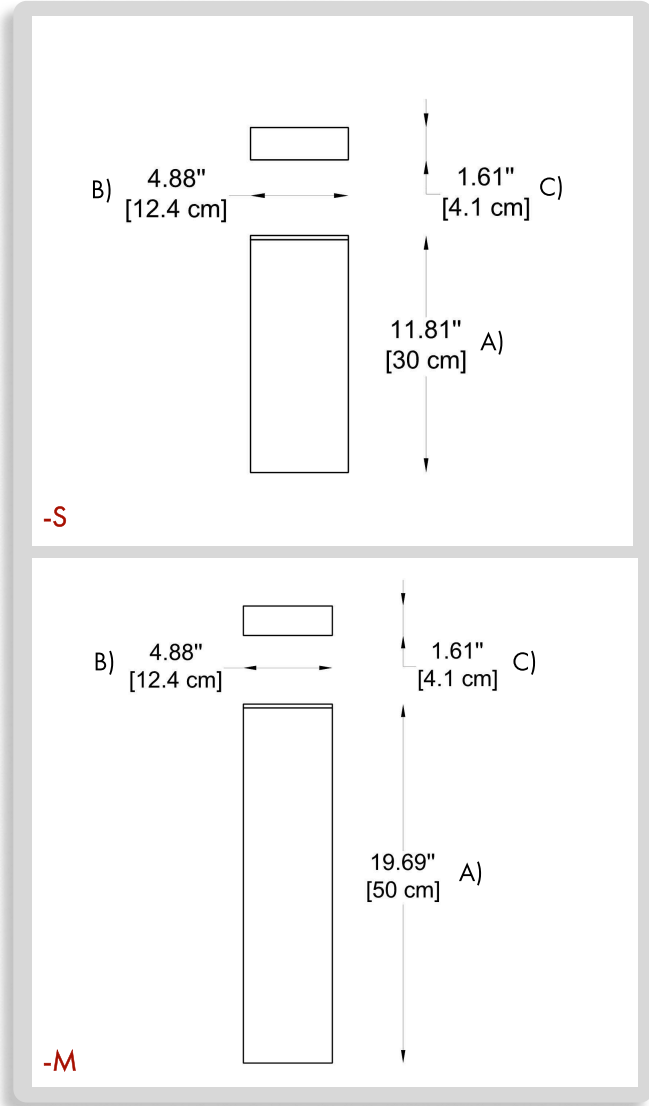

991 South Gull Lake Dr
Richland, MI 49083
USA

FIXTURE TYPE: _____

PROJECT NAME: _____

NOTES:

HOW TO ORDER:

CODE:

Example:
CODE: BB-RTW-BL-S-K30-DIM

BB-RTW-BL-S-
K30-DIM

1 MODELS:

-S

DIMENSIONS:

A) Height - H: 11.81" (30 cm)
 B) Length - L: 4.66" (12.4 cm)
 C) Width - W: 1.51" (4.1 cm)

LIGHT SOURCE:

LED / 4.3W / CRI 90 / 110-277V / 14.4 lm

BEAM ANGLE:

103° x 114°

-M

DIMENSIONS:

A) Height - H: 19.69" (50 cm)
 B) Length - L: 4.66" (12.4 cm)
 C) Width - W: 1.51" (4.1 cm)

LIGHT SOURCE:

LED / 7.2W / CRI 90 / 110-277V / 14.4 lm

BEAM ANGLE:

103° x 114°

THINK BOLLARD - THINK BULLARD