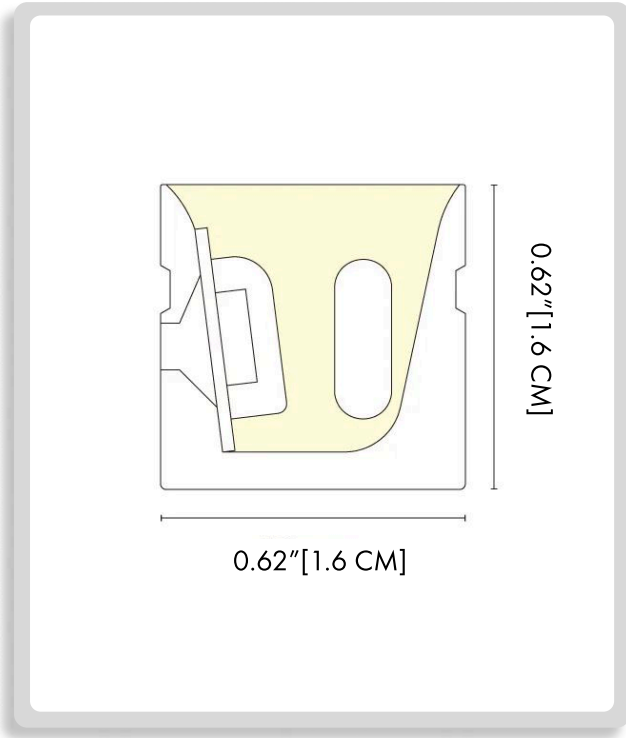

PROJECT NAME: _____

HOW TO ORDER:

CODE:

Example:
CODE: BB-SLWLLC-CL-SL.WL.UF.24V-AS-JD-UF24

BB-SLWLLC-CL-SL.WL.UF.24V-AS-JD-UF24

1 DIMENSIONS:

A) Length - L: 0.62" (1.6 cm)
B) Height - H: 0.62" (1.6 cm)

2 LIGHT SOURCE:

LUMENS	STANDARD LENGTH	REMARK
640 (195LM/ft) 765 (233LM/ft) 820 (250LM/ft) 855 (261LM/ft)	10000mm (32.8ft)	1LED/6.25mm

SL.WL.UF.48V

CCT	COLOR RANGE	CRI	INPUT VOLTAGE	RATED CURRENT (A/m)	RATED POWER	MAXIMUM POWER
2200 K	2100-2300 K	>90	48	0.2 (0.06A/ft)	10 (3.05W/ft)	11 (3.35W/ft)
2700 K	2600-2830 K					
3000 K	2920-3170 K					
4000 K	3770-4220 K					