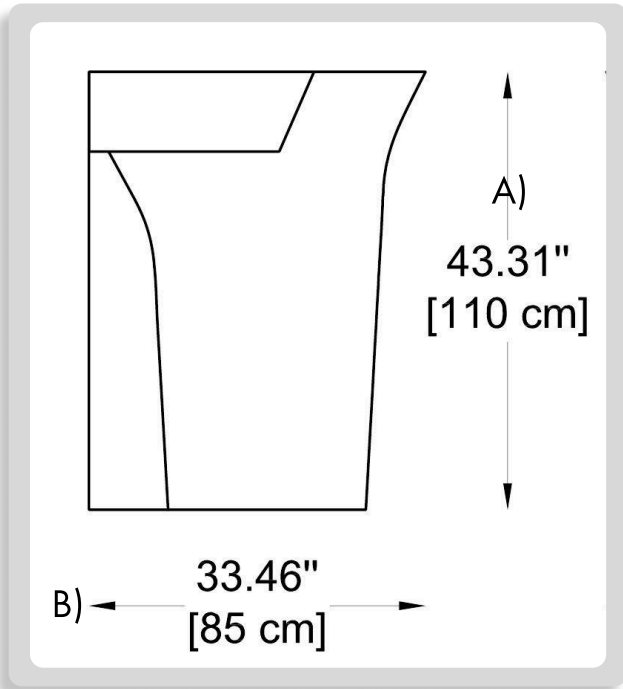

FIXTURE TYPE: _____

PROJECT NAME: _____

NOTES:

HOW TO ORDER:

CODE:

Example: CODE: BB-LPBAR-SD-114-115	BB-LPBAR-SD-114-115

1 DIMENSIONS:

A) Height - H: 43,31" (110 cm)
B) Length / Width - W/L: 33,46" (85 cm)

2 LIGHT SOURCE:

E26 / 2 x max. 15W / 110-277V

3 FINISH OPTION:

Light white ☐

4 WIRING:

Black cable (Length: 10 ft)

5 WEIGHT:

59,52 lb

6.1 ACCESSORIES: (not-included)

Tempered glass Stainless steel

DESK:

-114 glass desk tempered glass
-120 steel desk stainless steel

6.2 ACCESSORIES: (not-included)

Tempered glass Stainless steel

TOP:

-115 glass top tempered glass
-119 steel top stainless steel

THINK BOLLARD - THINK BULLARD

sales@gordonbullard.com
www.bullardbollards.com
1-877-964-4646

991 South Gull Lake Dr
Richland, MI 49083
USA