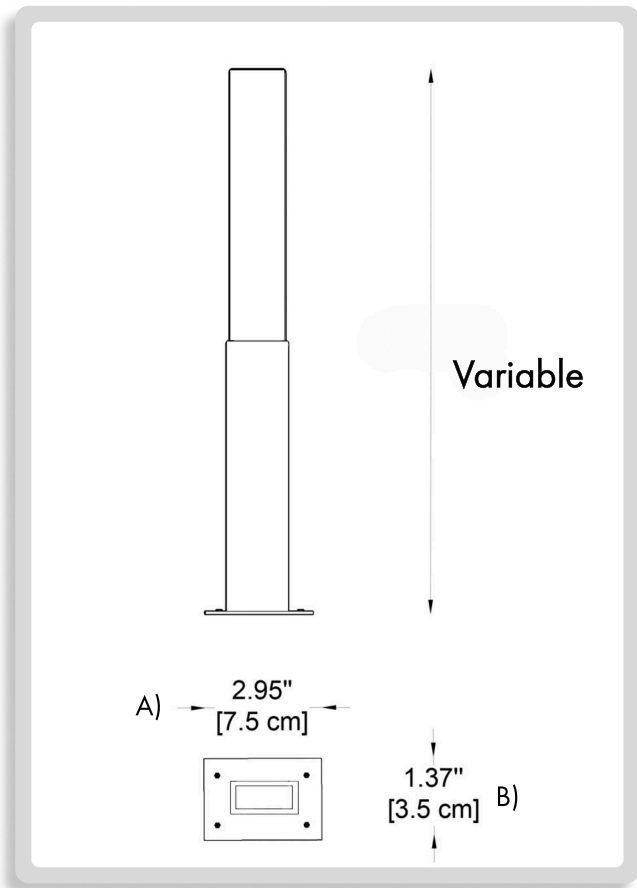

FIXTURE TYPE: _____

PROJECT NAME: _____

HOW TO ORDER: CODE:

Example:
CODE: BB-RFR-BL-H1-L8-K30-DIM-BL

BB-RFR-BL-H1-L8-K30-DIM-BL

1 HEIGHT:

- -H1 H: 25.6" (65.5 cm)
- -H2 H: 33.6" (85.5 cm)
- -CUS Custom on request*

2 BASE:

A) L: 2.95" (7.5 cm) x B) W: 1.37" (3.5 cm)

3 LIGHT SOURCE:

- -L8 LED / 8W / CRI 80 / 110-277V
- -L14 LED / 14W / CRI 80 / 110-277V
- -CUS Custom on request*

4 CCT & LUMENS:

- -K30 3000K = 660 lm for 8W*
- -K40 4000K = 1200 lm for 14W*
- -KK30 3000K = 690 lm for 8W*
- -KK40 4000K = 1150 lm for 14W*

5 DIMMING OPTIONS:

- -NON NON-Dimmable
- -DIM 0-10V
- -CAS Casambi
- -LUT Lutron
- -DAL Dali

6 FINISH OPTIONS:

- -WH White (RAL 9010)
- -BL Black (RAL 9005)
- -BR Bronze (RAL 8004)
- -LG Light Grey (RAL 7047)
- -DK Dark Grey (RAL 7021)
- -CUS Custom on request*

THINK BOLLARD - THINK BULLARD

sales@gordonbullard.com
www.bullardbollards.com
1-877-964-4646

991 South Gull Lake Dr
Richland, MI 49083
USA