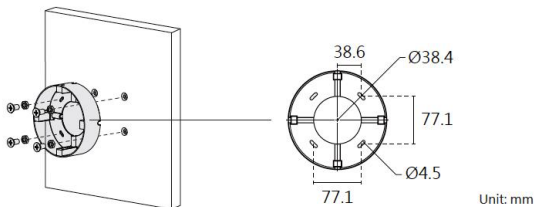

Step 1

Secure the wall bracket

Unit: mm

Step 2

Connect the power cable

Step 3

Install the light fixture on the wall

Screws

Open Wiring Installation

Step 1

Secure the wall bracket

Unit: mm

Step 2

Connect the power cable

Step 3

Install the light fixture on the wall