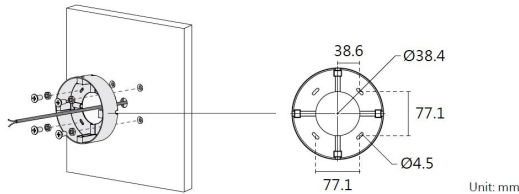

EDITH

Data Sheet:

Input Voltage (V): 110-277
IK 08/ IK 09

Front cover

Light window

Leaf spring

Power cable

Concealed Wiring Installation

Step 1

Secure the wall bracket

Unit: mm

Step 2

Connect the power cable

Step 3

Install the light fixture on the wall

Screws

Open Wiring Installation

Step 1

Secure the wall bracket

Unit: mm

Step 2

Connect the power cable

Step 3

Install the light fixture on the wall