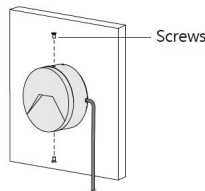

Step 1

Secure the wall bracket

Unit: mm

Step 2

Connect the power cable

Step 3

Install the light fixture on the wall

Screws

Open Wiring Installation

Step 1

Secure the wall bracket

Unit: mm

Step 2

Connect the power cable

Step 3

Install the light fixture on the wall