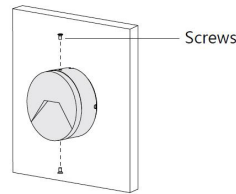

Step 1

Secure the wall bracket

Unit: mm

Step 2

Connect the power cable

Step 3

Install the light fixture on the wall

Screws

Open Wiring Installation

Step 1

Secure the wall bracket

Unit: mm

Step 2

Connect the power cable

Step 3

Install the light fixture on the wall