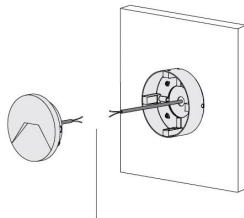

EDITH

Data Sheet:

Input Voltage (V): 110-277
IK 08/ IK 09

Front cover

Light window

Leaf spring

Power cable

Concealed Wiring Installation

Step 1

Secure the wall bracket

Unit: mm

Step 2

Connect the power cable

Step 3

Install the light fixture on the wall

Screws

Open Wiring Installation

Step 1

Secure the wall bracket

Unit: mm

Step 2

Connect the power cable

Step 3

Install the light fixture on the wall