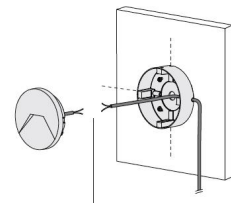

Step 1

Secure the wall bracket

Unit: mm

Step 2

Connect the power cable

Step 3

Install the light fixture on the wall

Screws

Open Wiring Installation

Step 1

Secure the wall bracket

Unit: mm

Step 2

Connect the power cable

Step 3

Install the light fixture on the wall