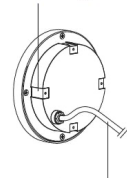

EDITH

Data Sheet:

Input Voltage (V): 110-277
IK 08/ IK 09

Front cover

Light window

Leaf spring

Power cable

Concealed Wiring Installation

Step 1

Secure the wall bracket

Unit: mm

Step 2

Connect the power cable

Step 3

Install the light fixture on the wall

Screws

Open Wiring Installation

Step 1

Secure the wall bracket

Unit: mm

Step 2

Connect the power cable

Step 3

Install the light fixture on the wall