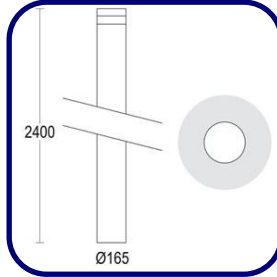

-RND.00.0913