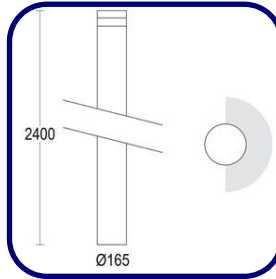

-RND.00.0918

3 FINISH OPTIONS:

STANDARD FINISHES

- -AG Anthracite grey(matt)
- -LG Light grey(matt)

CUSTOM REQUEST FINISHES

- -WM White matt
- -BR Bronze
- -AGM Antique grey matt
- -SM Sand matt
- -BM Black matt
- -CM Corten matt
- -BLM Blue matt
- -GM Green matt

sales@gordonbullard.com
www.bullardoutdoor.com
1-877-964-4646

991 South Gull Lake Dr
Richland, MI 49083
USA