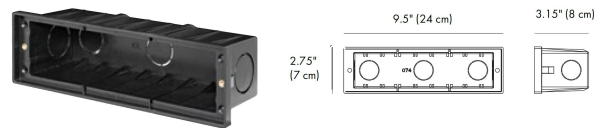

6 RECESSED SLEEVE: (included)