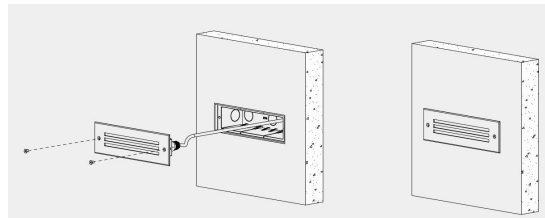

7 DIAGRAM OF INSTRUCTION: