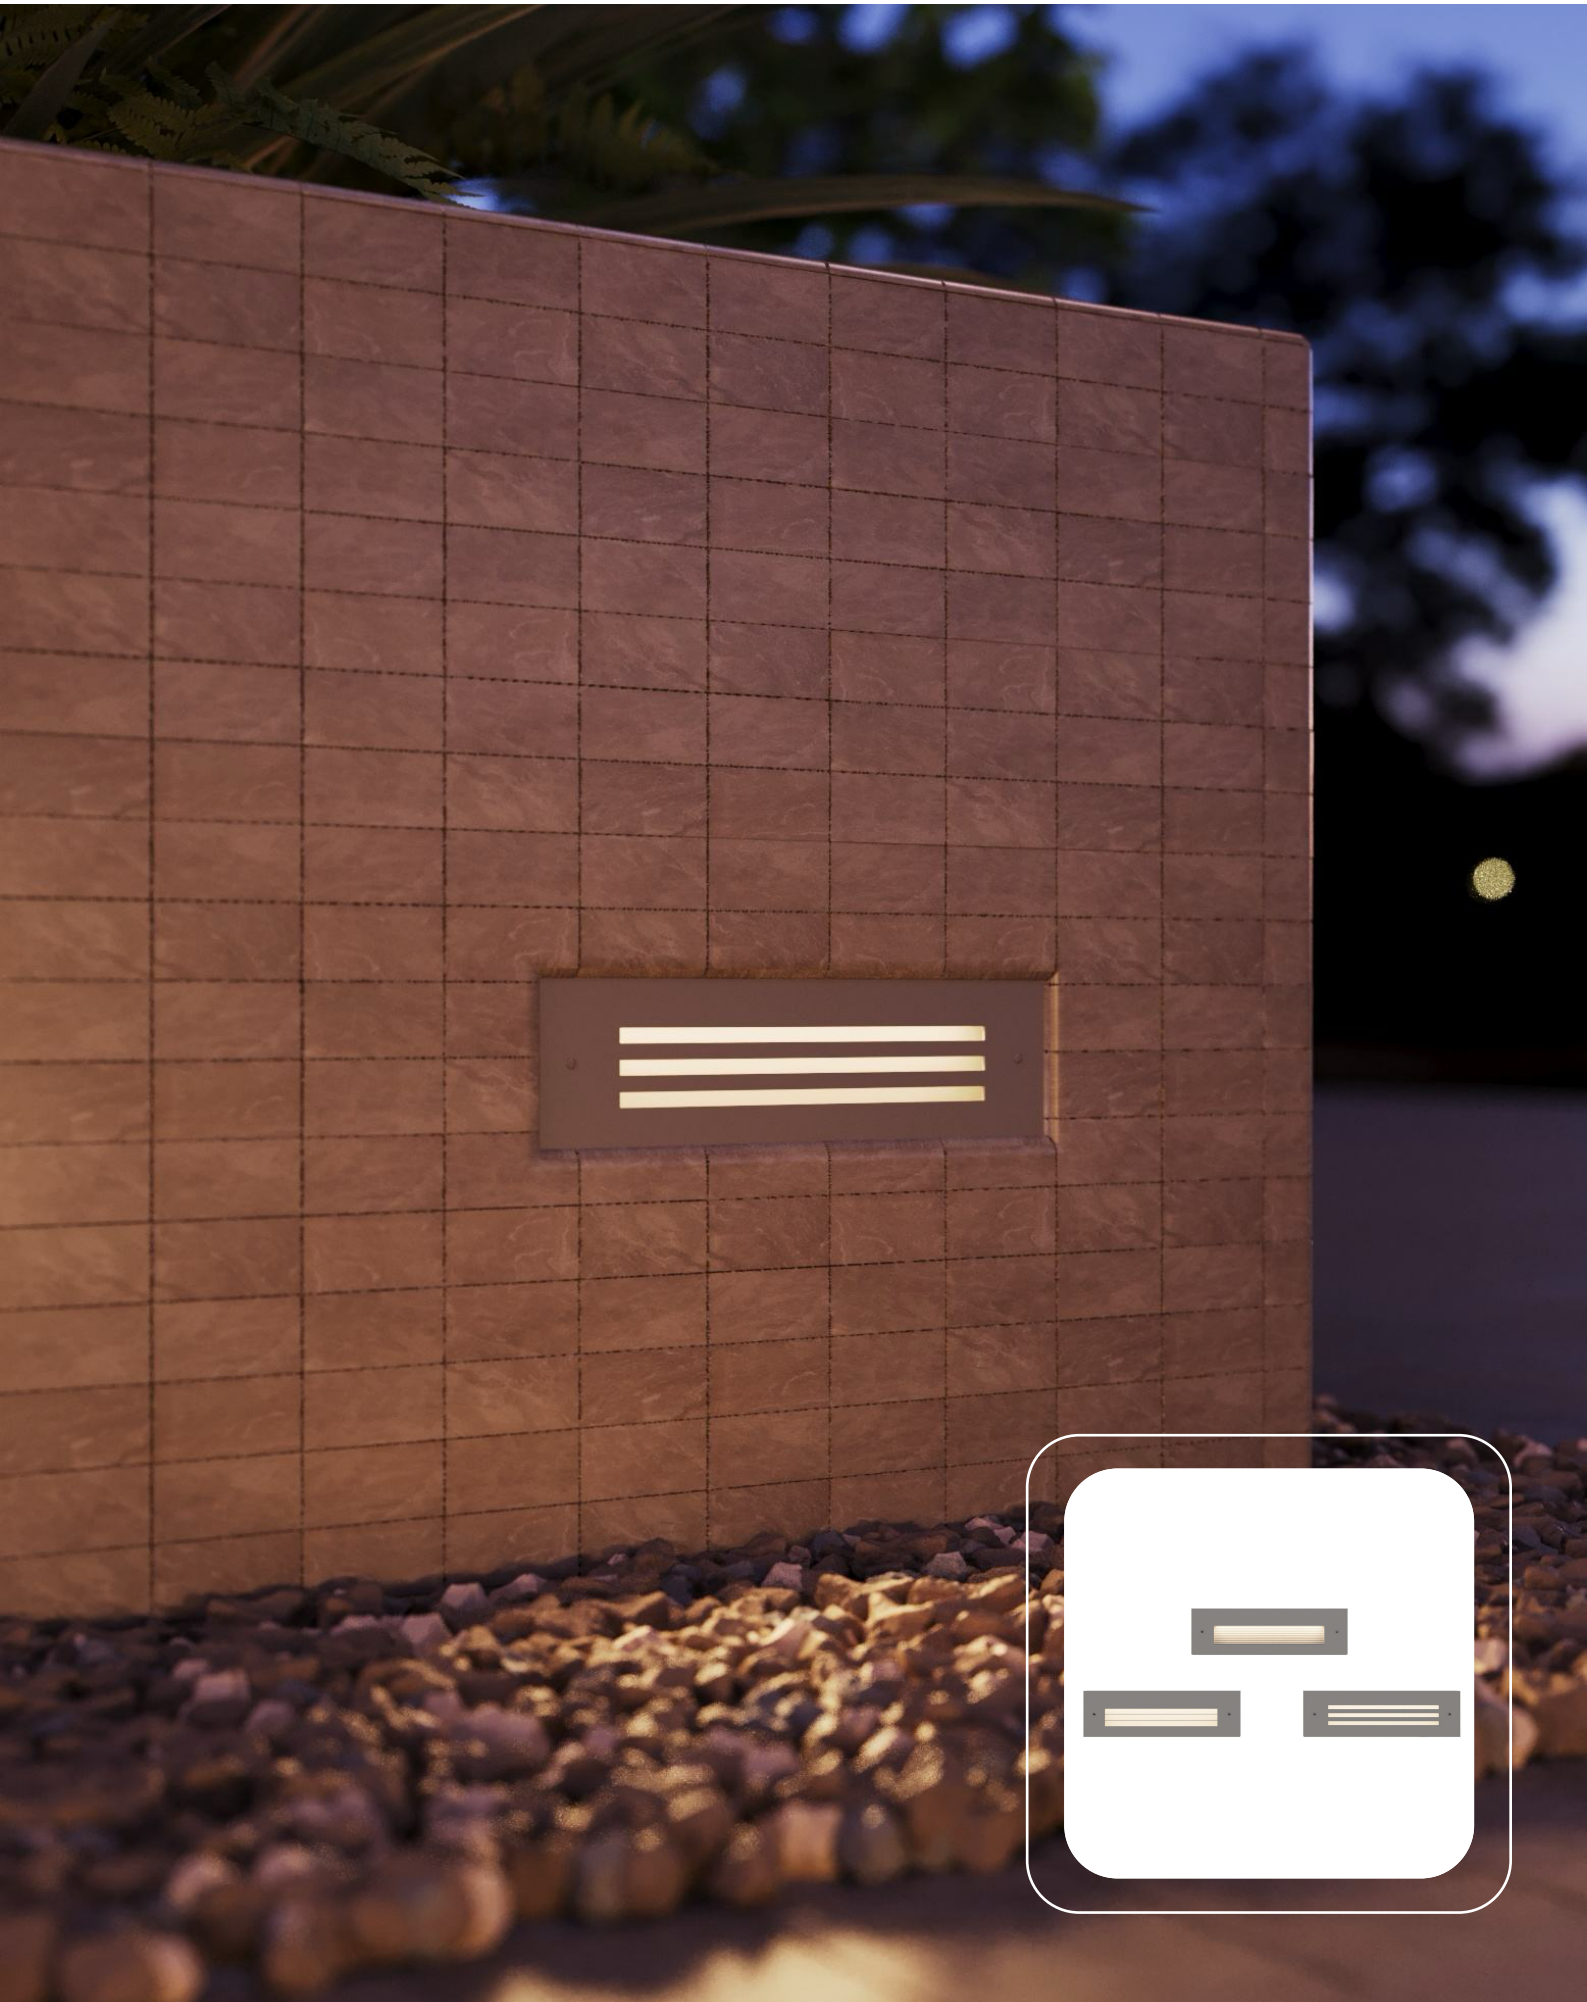

**BULLARD
BOLLARDS**
Think Bollard Think Bullard

VERTA
Recessed Wall Luminaires
Stair / Pathway

FIXTURE TYPE: _____

PROJECT NAME: _____

*CABLE GLAND - IP68 PG-9 PA66

GENERAL INFORMATION:

The VERTA Recessed Wall Luminaire is a durable LED fixture for stairways and pathways. Made from die-cast powder-coated aluminum with optional stainless steel covers, it features a UV-stable, fireproof lens for reliable performance. Operating on 110–277V with a CRI of 80, VERTA is IP65 and IK09/IK10 rated, ensuring durability and style in Sanded Dark Gray, Sanded Black, or Gunstock Brown Light finishes.

FIXTURE TYPE:

Recessed Wall Luminaires - Stair/Pathway Luminaires

LIGHTING:

LED

LED

VOLTAGE:

110-277V

MATERIAL:

12# Die-casting powder coated aluminum

COVER:

D1BA1517A, D1BB4232: 12# Die-casting aluminum

D1BC4232: Made by hard chrome-plated stainless steel 316L#

LENS:

D1BC4232, D1BB4232: UVstop & Fireproof PC T=3mm: