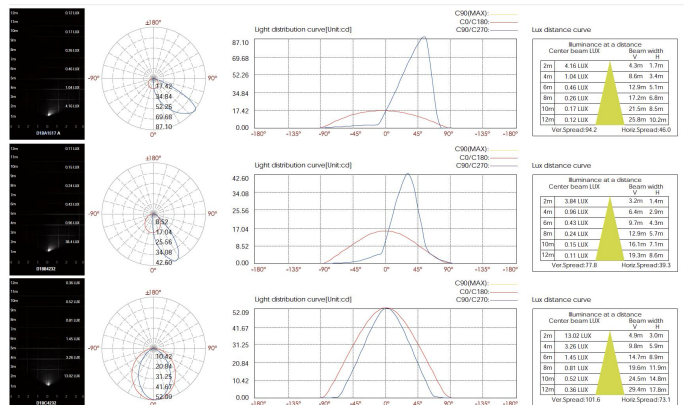

7 DIAGRAM OF INSTRUCTION:

8 PHOTOMETRIC INFO:

sales@gordonbullard.com
www.bullardbollards.com
1-877-964-4646

991 South Gull Lake Dr
Richland, MI 49083
USA