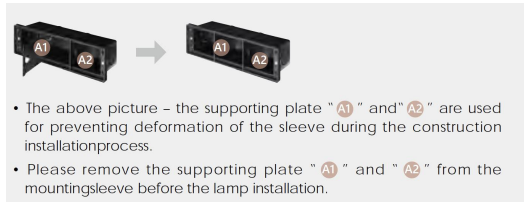

5 MOUNTING SLEEVE CHARACTERISTIC: