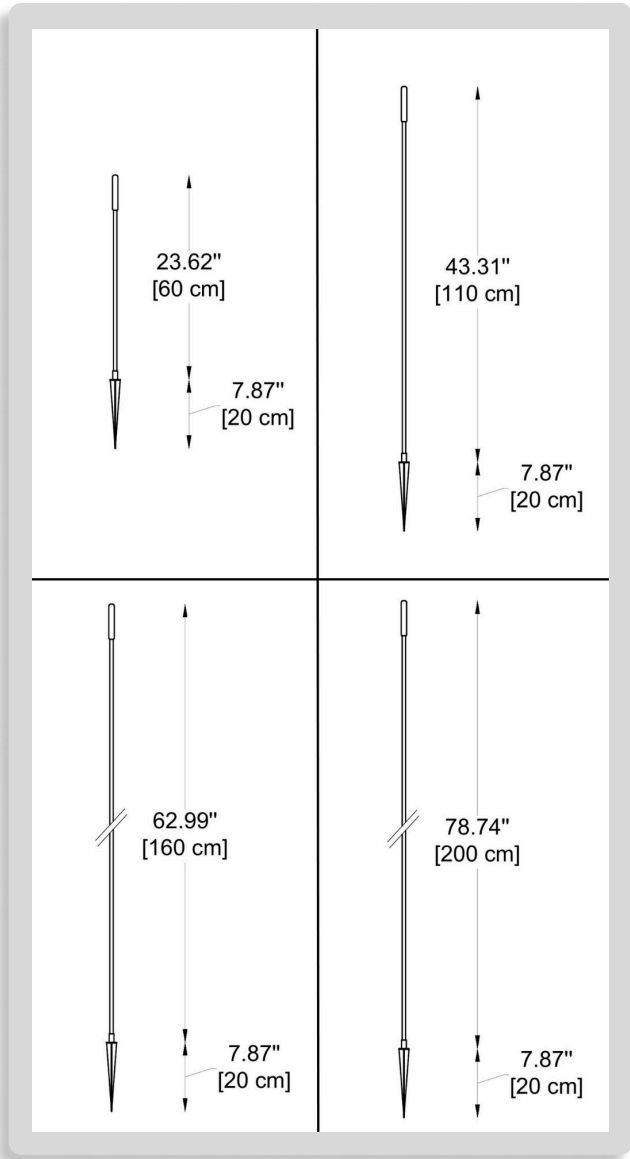

FIXTURE TYPE: \_\_\_\_\_

PROJECT NAME: \_\_\_\_\_

**HOW TO ORDER:**

**CODE:**

Example:  
CODE: BB-SOP1-BL-AH1-K30-DIM-IN BB-SOP1-BL-AH1-K30-DIM-IN

**1** MODEL:

**CODE: - AH1**

A) Height - H: 23.62" (60 cm)  
B) Spike - H: 7.87" (20 cm)

**CODE: - AH2**

A) Height - H: 43.30" (110 cm)  
B) Spike - H: 7.87" (20 cm)

**CODE: - AH3**

A) Height - H: 63" (160 cm)  
B) Spike - H: 7.87" (20 cm)

**CODE: - AH4**

A) Height - H: 78.74" (200 cm)  
B) Spike - H: 7.87" (20 cm)