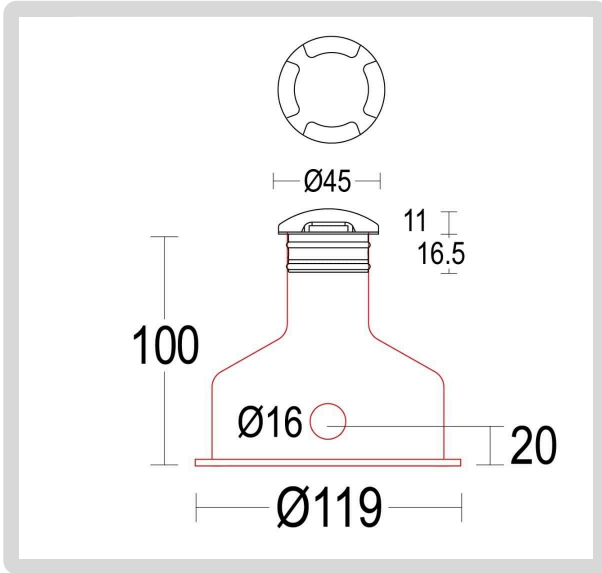

CORD LENGTH:

50 cm

LIGHT DISTRIBUTION:

55° x 30° Other

BEAM DIRECTIONABILITY:

Fixed optics

DIFFUSER MATERIAL/TEMPERATURE:

Technopolymer / < 313.15 K (< 40 °C)

THINK BOLLARD - THINK BULLARD

sales@gordonbullard.com
www.bullardbollards.com
1-877-964-4646

991 South Gull Lake Dr
Richland, MI 49083
USA

FIXTURE TYPE: _____

PROJECT NAME: _____

HOW TO ORDER:

CODE:

Example:
CODE: BB-1381.00BAXO-GH-K30-24V-DIM
-15-AC204-AC611

BB-1381.00BAXO-GH
-K30-24V-DIM
-15-AC204-AC611

1 DIMENSIONS:

Diameter - Ø: 1.77" (4.5 cm)
Height - H: 0.43" (1.1 cm)
Recessed hole diameter - Ø: 1.42" (3.6 cm)
Recessed depth - h: 1.30" (3.3 cm)

2 BEAM ANGLE: