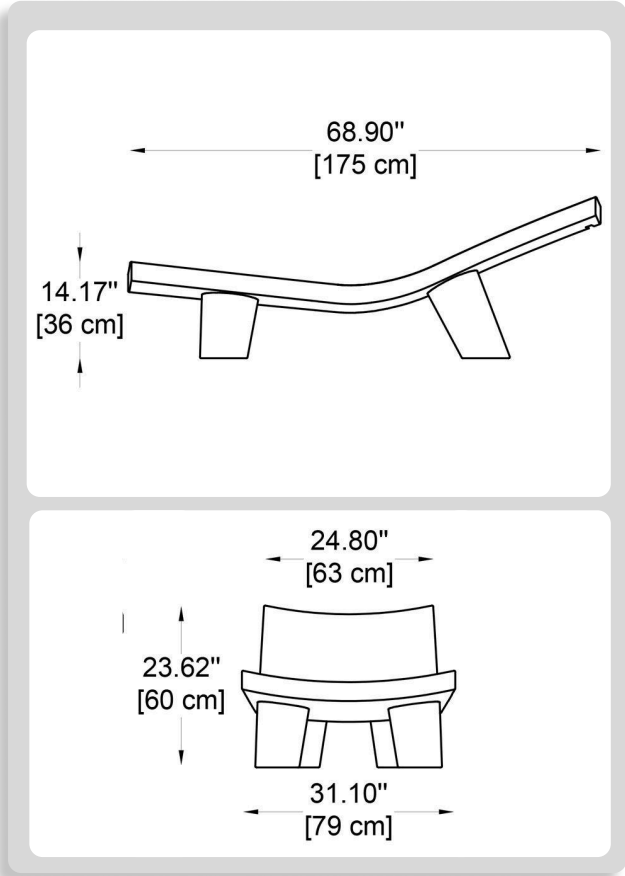

FIXTURE TYPE: _____

PROJECT NAME: _____

NOTES:

HOW TO ORDER:

CODE:

Example:
CODE: BB-LLL060-SD-MW-CW

BB-LLL060-SD-
MW-CW

1 DIMENSIONS:

L: 31.10" (79 cm) x H: 23.62" (60 cm) x W: 68.90" (175 cm)

2 FINISH OPTIONS:

STANDARD COLOURS:

-MW	Milky White		-PB	Powder Blue	
-JB	Jet Black		-MG	Malva Green	
-EG	Elephant Grey		-LG	Lime Green	
-CB	Chocolate Brown		-SY	Saffron Yellow	
-AG	Argil Grey		-PO	Pumpkin Orange	
-DG	Dove Grey		-FR	Flame Red	
			-SF	Sweet Fuchia	

LACQUERED (GLOSSY)

-AW-G	Absolute White	
-GB-G	Glamour Black	
-VG-G	Vanity Grey	
-CI-G	Charming Ivory	
-SR-G	Supreme Red	
-MD-G	Metallic Gold	
-MS-G	Metallic Silver	
-MC-G	Metallic Copper	

LACQUERED (MATT)

-AW-M	Absolute White	
-GB-M	Glamour Black	
-VG-M	Vanity Grey	
-CI-M	Charming Ivory	
-SR-M	Supreme Red	
-MD-M	Metallic Gold	
-MS-M	Metallic Silver	
-MC-M	Metallic Copper	

3 ACCESSORIES (not-included):

CUSHION

Material:

Wadding and rubber filling with outdoor waterproof acrylic cover(non-removable)

Finish options:

-CW	Cotton White		☐
-RB	River Blue		☐

THINK BOLLARD - THINK BULLARD

sales@gordonbullard.com
www.bullardbollards.com
1-877-964-4646

991 South Gull Lake Dr
Richland, MI 49083
USA