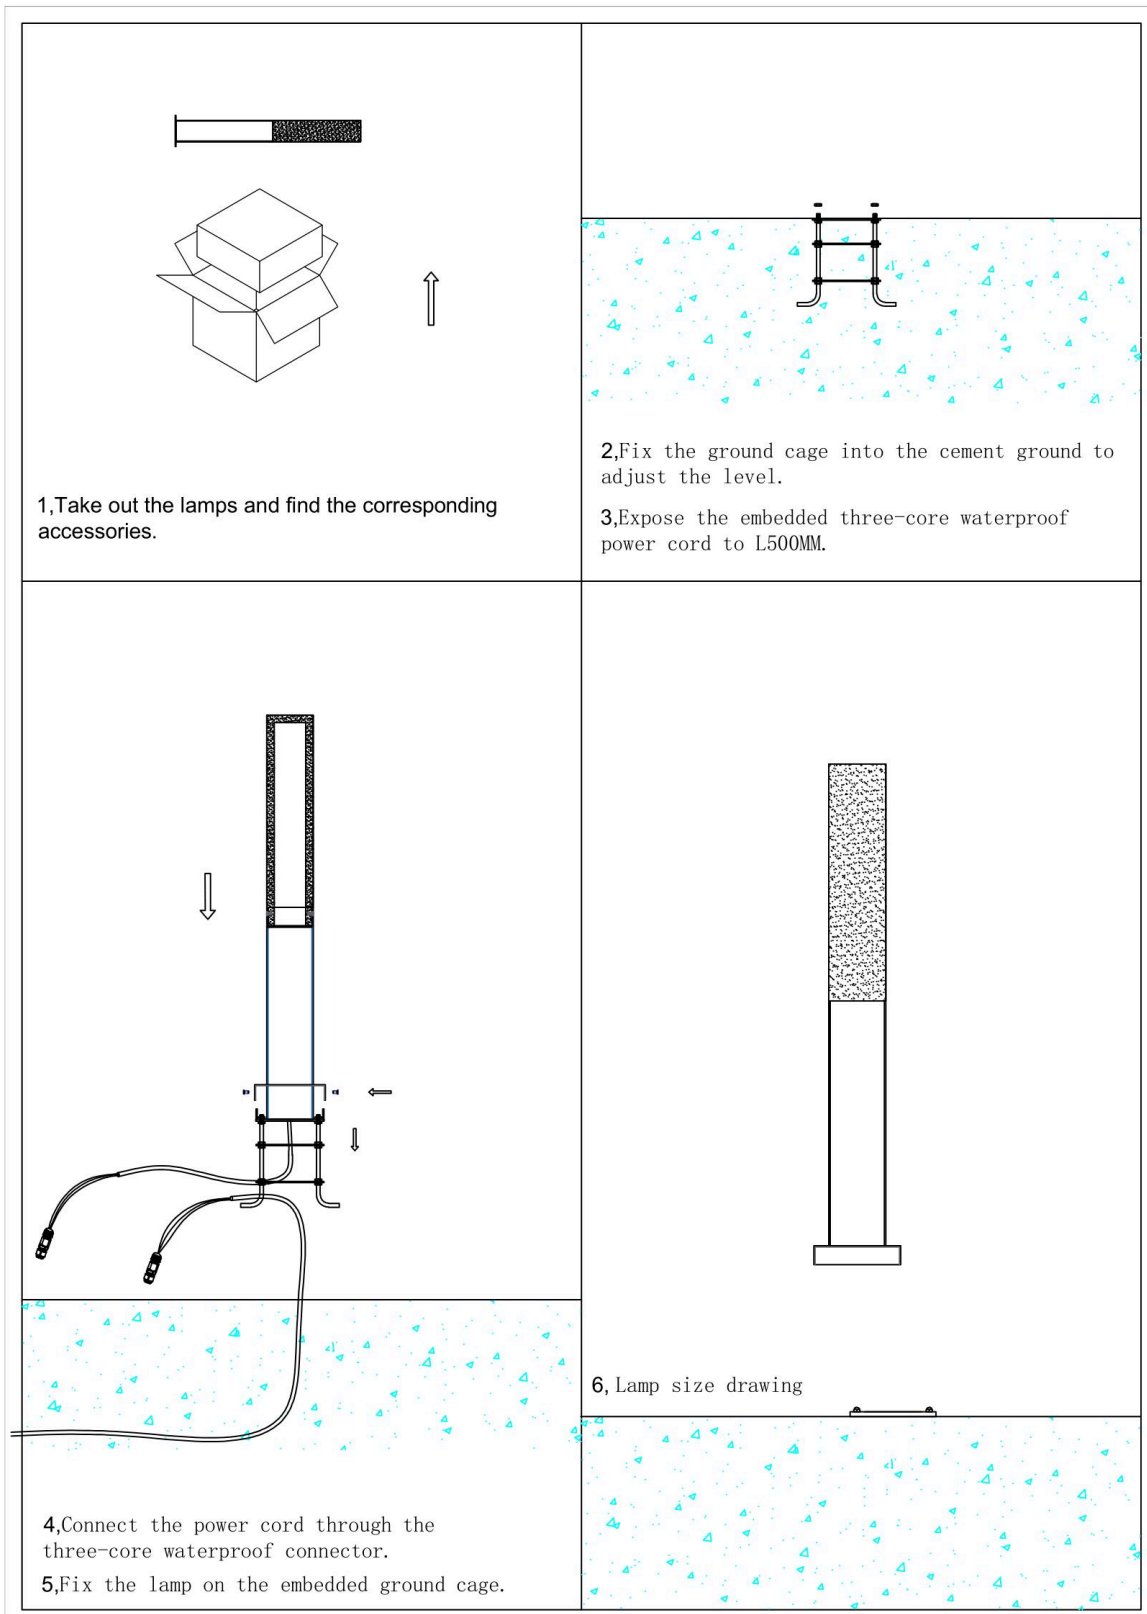

**BULLARD
BOLLARDS**
Think Bollard Think Bullard

RIGA BOLLARD

INSTALLATION TYPE:
ANCHOR MOUNT

sales@gordonbullard.com
www.bullardbollards.com
 1 877-964-4646

991 South Gull Lake Dr.
 Richland, MI 49083
 USA