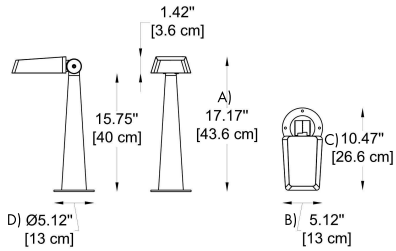

**BULLARD
BOLLARDS**
Think Bollard Think Bullard

**CODE:
BB-NV-BL**

FIXTURE TYPE: _____

PROJECT NAME: _____

HOW TO ORDER:

CODE:

Example:
CODE:
BB-NV-BL-S-K30-DIM-SB-JC3001

BB-NV-BL-S-K30-
DIM-SB-JC3001

PHOTOMETRICS:

ADJUSTABLE BEAM DIRECTION:

-S

-M

THINK BOLLARD - THINK BULLARD

sales@gordonbullard.com
www.bullardbollards.com
1-877-964-4646

991 South Gull Lake Dr
Richland, MI 49083
USA