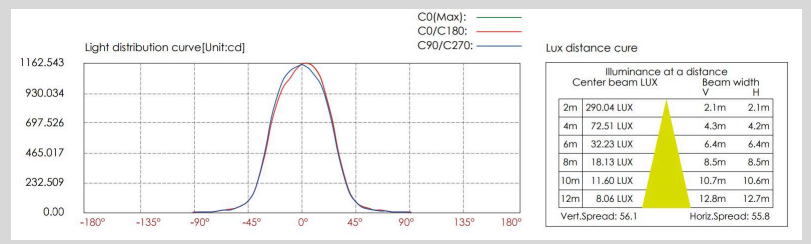

**CODE:  
BB-NV-BL**

FIXTURE TYPE: \_\_\_\_\_

PROJECT NAME: \_\_\_\_\_

**HOW TO ORDER:**

**CODE:**

Example:  
CODE:  
BB-NV-BL-S-K30-DIM-SB-JC3001

BB-NV-BL-S-K30-  
DIM-SB-JC3001

**PHOTOMETRICS:**