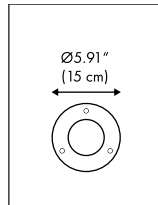

PROJECT NAME: \_\_\_\_\_

**HOW TO ORDER:**

**CODE:**

Example:  
CODE:  
BB-NV-BL-S-K30-DIM-SB-JC3001

BB-NV-BL-S-K30-  
DIM-SB-JC3001

**1 MODELS:**

**-S**

- A) Height - H: 17.17" (43.6 cm)
- B) Width head- W: 5.12" (13 cm)
- C) Length - L: 10.47" (26.6 cm)
- D) Diameter base - Ø: 5.12" (13 cm)

**LIGHT SOURCE:**

LED / 14.2W / 115 mA / 1210 lm / 80 CRI / 110-277V

**-M**

- A) Height - H: 32.91" (83.6 cm)
- B) Width head- W: 5.12" (13 cm)
- C) Length - L: 10.47" (27.6 cm)
- D) Diameter base - Ø: 5.91" (15 cm)

Flange Base (included)

Ø: 5.91" (15 cm)

Inground Base (option)

Code: **-JC3001**

- L: 10.16" (25.8 cm)
- H: 8.27" (21 cm)
- Ø 1: 6.30" (16 cm)
- Ø 2: 3.54" (9 cm)

\*Flange base is a basic part you need to assemble the landing base.