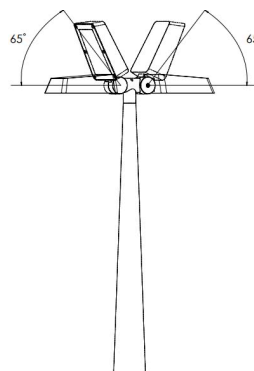

PROJECT NAME: \_\_\_\_\_

**HOW TO ORDER:**

**CODE:**

Example:  
CODE:  
BB-NV-BL-S-K30-DIM-SB-JC3001

BB-NV-BL-S-K30-  
DIM-SB-JC3001

**1 MODELS:**

**-S**

- A) Height - H: 17.17" (43.6 cm)
- B) Width head- W: 5.12" (13 cm)
- C) Length - L: 10.47" (26.6 cm)
- D) Diameter base - Ø: 5.12" (13 cm)

**LIGHT SOURCE:**

LED / 14.2W / 115 mA / 1210 lm / 80 CRI / 110-277V

**-M**

- A) Height - H: 32.91" (83.6 cm)
- B) Width head- W: 5.12" (13 cm)
- C) Length - L: 10.47" (27.6 cm)
- D) Diameter base - Ø: 5.91" (15 cm)

**CODE:  
BB-NV-BL**

FIXTURE TYPE: \_\_\_\_\_

PROJECT NAME: \_\_\_\_\_

**HOW TO ORDER:**

**CODE:**

Example:  
CODE:  
BB-NV-BL-S-K30-DIM-SB-JC3001

BB-NV-BL-S-K30-  
DIM-SB-JC3001

**PHOTOMETRICS:**

**ADJUSTABLE BEAM DIRECTION:**

-S

-M

**THINK BOLLARD - THINK BULLARD**

sales@gordonbullard.com  
www.bullardbollards.com  
1-877-964-4646

991 South Gull Lake Dr  
Richland, MI 49083  
USA