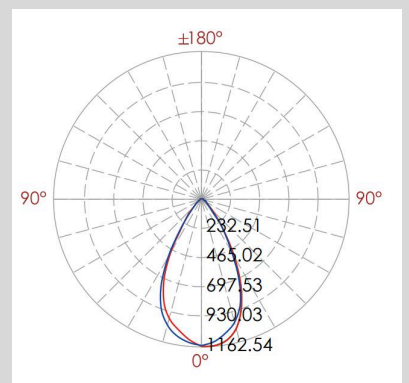

**LIGHT SOURCE:**

LED / 14.2W / 115 mA / 1210 lm / 80 CRI / 110-277V

**-M**

- A) Height - H: 32.91" (83.6 cm)
- B) Width head- W: 5.12" (13 cm)
- C) Length - L: 10.47" (27.6 cm)
- D) Diameter base - Ø: 5.91" (15 cm)

**CODE:  
BB-NV-BL**

FIXTURE TYPE: \_\_\_\_\_

PROJECT NAME: \_\_\_\_\_

**HOW TO ORDER:**

**CODE:**

Example:  
CODE:  
BB-NV-BL-S-K30-DIM-SB-JC3001

BB-NV-BL-S-K30-  
DIM-SB-JC3001

**PHOTOMETRICS:**