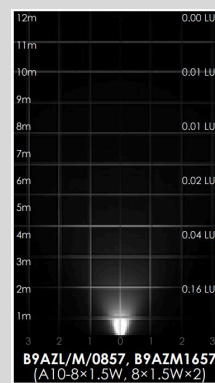

**LIGHT SOURCE:**

LED / 14.2W / 115 mA / 1210 lm / 80 CRI / 110-277V

**-M**

- A) Height - H: 32.91" (83.6 cm)
- B) Width head- W: 5.12" (13 cm)
- C) Length - L: 10.47" (27.6 cm)
- D) Diameter base - Ø: 5.91" (15 cm)

**CODE:  
BB-NV-BL**

FIXTURE TYPE: \_\_\_\_\_

PROJECT NAME: \_\_\_\_\_

**HOW TO ORDER:**

**CODE:**

Example:  
CODE:  
BB-NV-BL-S-K30-DIM-SB-JC3001

BB-NV-BL-S-K30-  
DIM-SB-JC3001

**PHOTOMETRICS:**