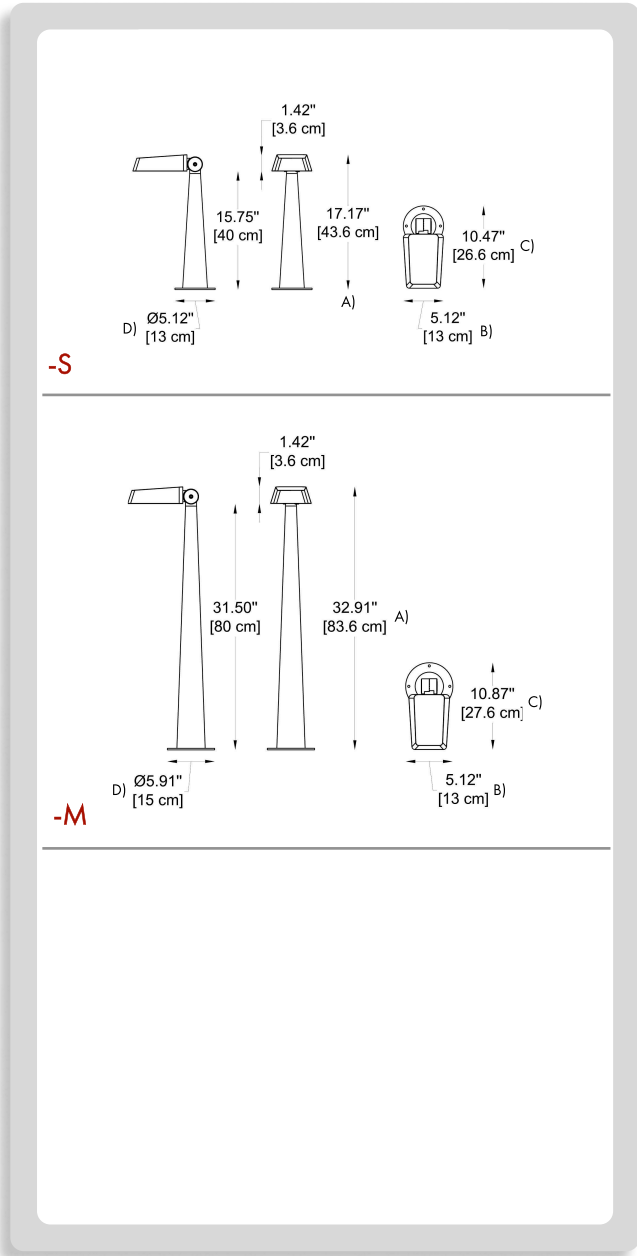

FIXTURE TYPE: _____

PROJECT NAME: _____

HOW TO ORDER:

CODE:

Example:
CODE:
BB-NV-BL-S-K30-DIM-SB-JC3001

BB-NV-BL-S-K30-
DIM-SB-JC3001

1 MODELS:

-S

- A) Height - H: 17.17" (43.6 cm)
- B) Width head- W: 5.12" (13 cm)
- C) Length - L: 10.47" (26.6 cm)
- D) Diameter base - Ø: 5.12" (13 cm)

LIGHT SOURCE:

LED / 14.2W / 115 mA / 1210 lm / 80 CRI / 110-277V

-M

- A) Height - H: 32.91" (83.6 cm)
- B) Width head- W: 5.12" (13 cm)
- C) Length - L: 10.47" (27.6 cm)
- D) Diameter base - Ø: 5.91" (15 cm)

LIGHT SOURCE:

LED / 14.2W / 115 mA / 1210 lm / 80 CRI / 110-277V

THINK BOLLARD - THINK BULLARD

sales@gordonbullard.com
www.bullardbollards.com
1-877-964-4646

991 South Gull Lake Dr
Richland, MI 49083
USA