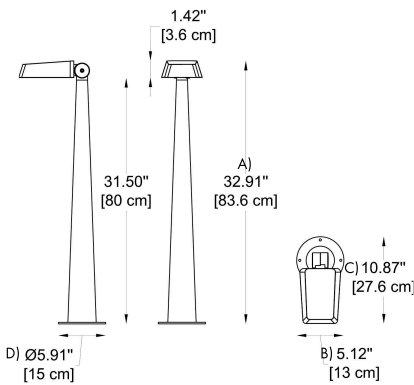

**BULLARD
BOLLARDS**
Think Bollard Think Bullard

**CODE:
BB-NV-BL**

FIXTURE TYPE: _____

PROJECT NAME: _____

HOW TO ORDER:

CODE:

Example:
CODE:
BB-NV-BL-S-K30-DIM-SB-JC3001

BB-NV-BL-S-K30-
DIM-SB-JC3001

PHOTOMETRICS:

ADJUSTABLE BEAM DIRECTION:

-S

-M

THINK BOLLARD - THINK BULLARD

sales@gordonbullard.com
www.bullardbollards.com
1-877-964-4646

991 South Gull Lake Dr
Richland, MI 49083
USA