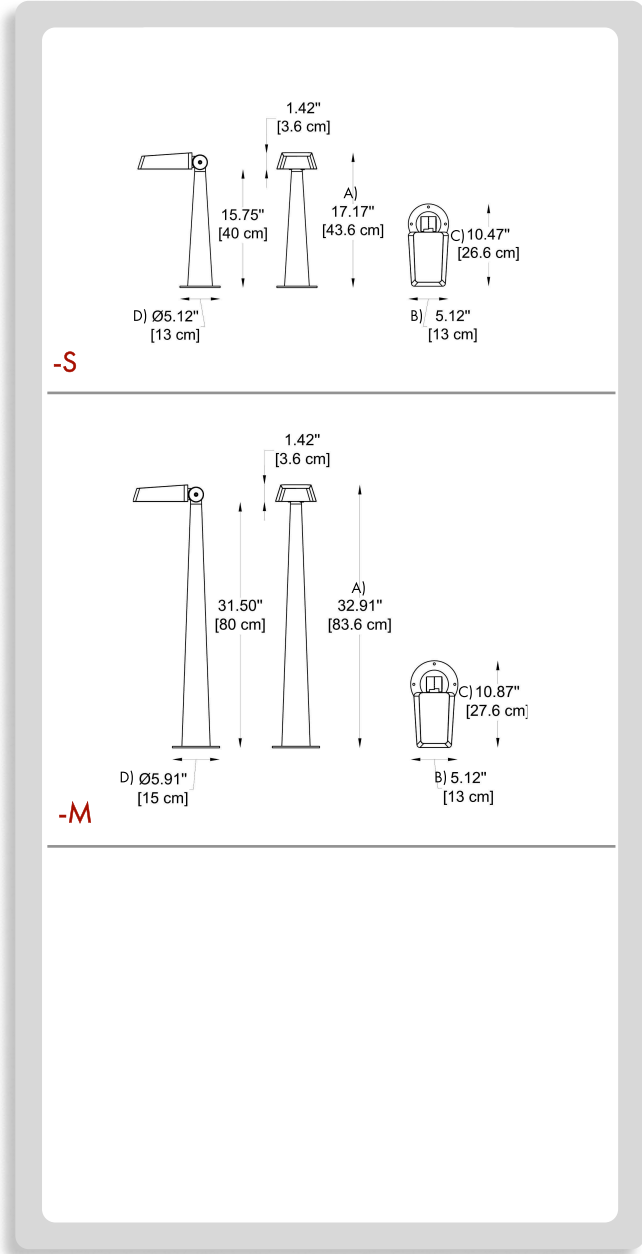

PROJECT NAME: \_\_\_\_\_

**HOW TO ORDER:**

**CODE:**

Example:  
CODE:  
BB-NV-BL-S-K30-DIM-SB-JC3001

BB-NV-BL-S-K30-  
DIM-SB-JC3001

**1 MODELS:**

**-S**

- A) Height - H: 17.17" (43.6 cm)
- B) Width head- W: 5.12" (13 cm)
- C) Length - L: 10.47" (26.6 cm)
- D) Diameter base - Ø: 5.12" (13 cm)

**LIGHT SOURCE:**

LED / 14.2W / 115 mA / 1210 lm / 80 CRI / 110-277V

**-M**

- A) Height - H: 32.91" (83.6 cm)
- B) Width head- W: 5.12" (13 cm)
- C) Length - L: 10.47" (27.6 cm)
- D) Diameter base - Ø: 5.91" (15 cm)

Flange Base (included)

Ø: 5.91" (15 cm)

Inground Base (option)

Code: **-JC3001**

- L: 10.16" (25.8 cm)
- H: 8.27" (21 cm)
- Ø 1: 6.30" (16 cm)
- Ø 2: 3.54" (9 cm)

\*Flange base is a basic part you need to assemble the landing base.