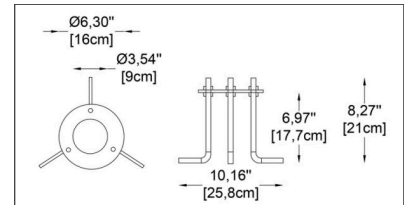

PROJECT NAME: \_\_\_\_\_

**HOW TO ORDER:**

**CODE:**

Example:  
CODE:  
BB-NV-BL-S-K30-DIM-SB-JC3001

BB-NV-BL-S-K30-  
DIM-SB-JC3001

**1 MODELS:**

**-S**

- A) Height - H: 17.17" (43.6 cm)
- B) Width head- W: 5.12" (13 cm)
- C) Length - L: 10.47" (26.6 cm)
- D) Diameter base - Ø: 5.12" (13 cm)

**LIGHT SOURCE:**

LED / 14.2W / 115 mA / 1210 lm / 80 CRI / 110-277V

**-M**

- A) Height - H: 32.91" (83.6 cm)
- B) Width head- W: 5.12" (13 cm)
- C) Length - L: 10.47" (27.6 cm)
- D) Diameter base - Ø: 5.91" (15 cm)

Flange Base (included)

Ø: 5.91" (15 cm)

Inground Base (option)

Code: **-JC3001**

- L: 10.16" (25.8 cm)
- H: 8.27" (21 cm)
- Ø 1: 6.30" (16 cm)
- Ø 2: 3.54" (9 cm)

\*Flange base is a basic part you need to assemble the landing base.