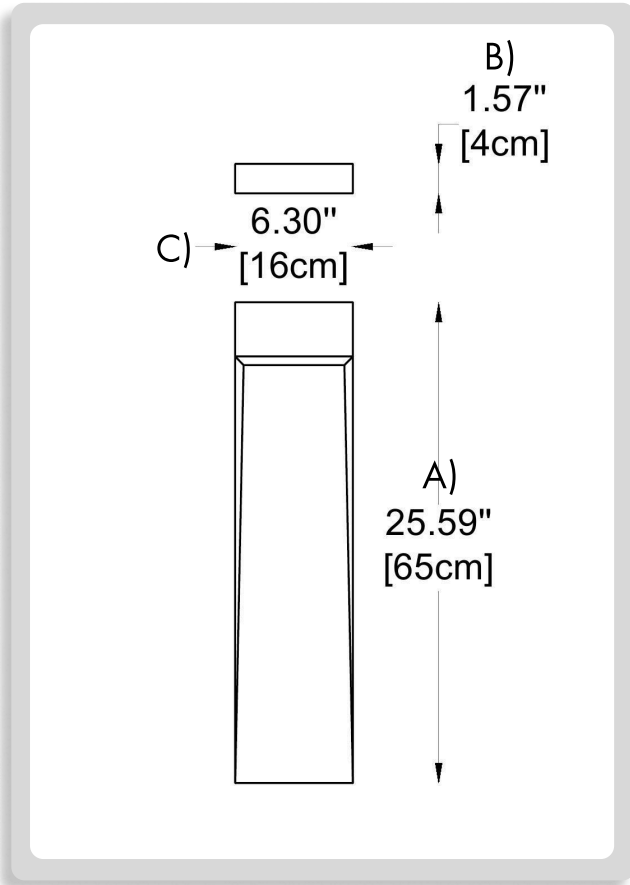

**BULLARD
BOLLARDS**
Think Bollard Think Bullard

ARIKON
BB-0401-BL

**BULLARD
BOLLARDS**
Think Bullard Think Bullard

**CODE:
BB-0401-BL**

FIXTURE TYPE: _____

PROJECT NAME: _____

GENERAL INFORMATION:

The Arikon Bollard from Bullard Outdoor features a sleek, square design with upward light projection, delivering 8W of power with an input range of 110-277V. Constructed from pure aluminum and gasket materials, it offers high corrosion and compression resistance and is IP65-rated, making it ideal for outdoor use in gardens, parks, pathways, and villas. This energy-efficient bollard is easy to install and available in CCT options of 2700K, 3000K, 4000K, and 5000K. Its dimensions are H: 26" (65 cm), L: 1.6" (4 cm), and W: 6.3" (16 cm), with a 40° beam angle and CRI options of 80 or 90.

Aluminum + PC

IP:

IP 65

IP65

BEAM ANGLE:

40°

THINK BOLLARD - THINK BULLARD

sales@gordonbullard.com
www.bullardbollards.com
1-877-964-4646

991 South Gull Lake Dr
Richland, MI 49083
USA

FIXTURE TYPE: _____

PROJECT NAME: _____

HOW TO ORDER:

CODE:

Example:
CODE: BB-0401-BL-K30-C80-DIM-CUS

BB-0401-BL-K30-C80-DIM-CUS

1 DIMENSIONS

A) Height - H: 26" (65 cm)
B) Length - L: 1.6" (4 cm)
C) Depth - W: 6.3" (16 cm)

2 LIGHT SOURCE:

LED / 8W / 85 lm/W

3 CCT:

-K27 2700K
-K30 3000K
-K40 4000K
-K50 5000K

4 CRI:

-C80 CRI 80
-C90 CRI 90

5 DIMMING OPTIONS: