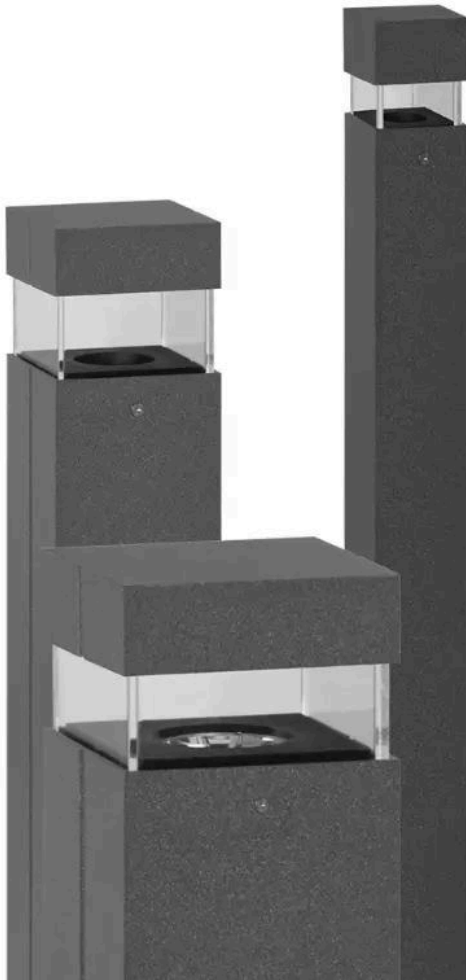

**BULLARD  
BOLLARDS**  
Think Bollard Think Bullard

**MAXI QUADRO**  
BB-XQDR-BL

**BULLARD  
BOLLARDS**  
Think Bullard Think Bullard

**CODE:  
BB-XQDR-BL**

FIXTURE TYPE: \_\_\_\_\_

PROJECT NAME: \_\_\_\_\_

**GENERAL INFORMATION:**

The MAXI QUADRO bollard offers a balanced blend of performance and design, making it an excellent choice for urban landscapes, commercial properties, and public spaces. Engineered for reliability, it features a robust die-cast aluminum body and tempered glass lens for enhanced durability. With its geometric diffuser and square top, it provides uniform light distribution and visual appeal. Designed to withstand harsh environments, the QUADRO ensures consistent operation in a wide temperature range with an IP65 rating for all-weather resilience.

**FIXTURE TYPE:**

Bollard

**VOLTAGE:**

110-277V

**MATERIAL:**

Die-cast aluminum

**LENS:**

Tempered glass

- H2 H: 8.66" (22 cm)
- H8 H: 31.5" (80 cm)
- H11 H: 43.3" (110 cm)

<b>2</b>	<b>LENGTH / WIDTH:</b>	<input type="text"/>
----------	------------------------	----------------------

L: 6.5" (16.5 cm) x W: 6.5" (16.5 cm)