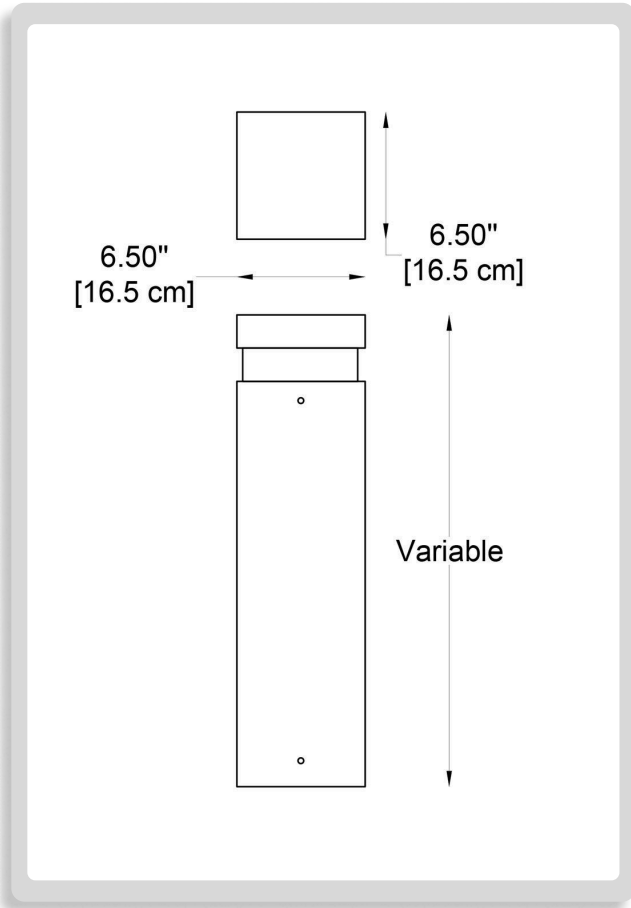

FIXTURE TYPE: _____

PROJECT NAME: _____

HOW TO ORDER:

CODE:

Example: CODE: BB-XQDR-BL-H5-K30-D18-WH-DIM	BB-XQDR-BL-H5-K30-D18-WH-DIM

1	HEIGHT:	____

- -H2 H: 8.66" (22 cm)
- -H8 H: 31.5" (80 cm)
- -H11 H: 43.3" (110 cm)

2	LENGTH / WIDTH:	____

L: 6.5" (16.5 cm) x W: 6.5" (16.5 cm)

3	LIGHT SOURCE	____

LED / 35 W / 3150 lm / CRI 90 / 110-277V

4	CCT:	____

- -K30 3000K
- -K40 4000K

5	LIGHT DISTRIBUTION:	____

- -D18 180°
- -D36 360°

6	FINISH OPTIONS:	____

- -AG Anthracite grey (matt)
- -LG Light grey (matt)
- -WM White matt
- -BM Black matt
- -CM Corten matt
- -BR Bronze
- -AGM Antique grey (matt)
- -BM Blue matt
- -SM Sand matt
- -GM Green matt

7	DIMMING OPTIONS:	____

- -NON NON-Dimmable
- -DIM 0-10V
- -CAS Casambi
- -LUT Lutron
- -DAL Dali

sales@gordonbullard.com
www.bullardbollards.com
1-877-964-4646

991 South Gull Lake Dr
Richland, MI 49083
USA