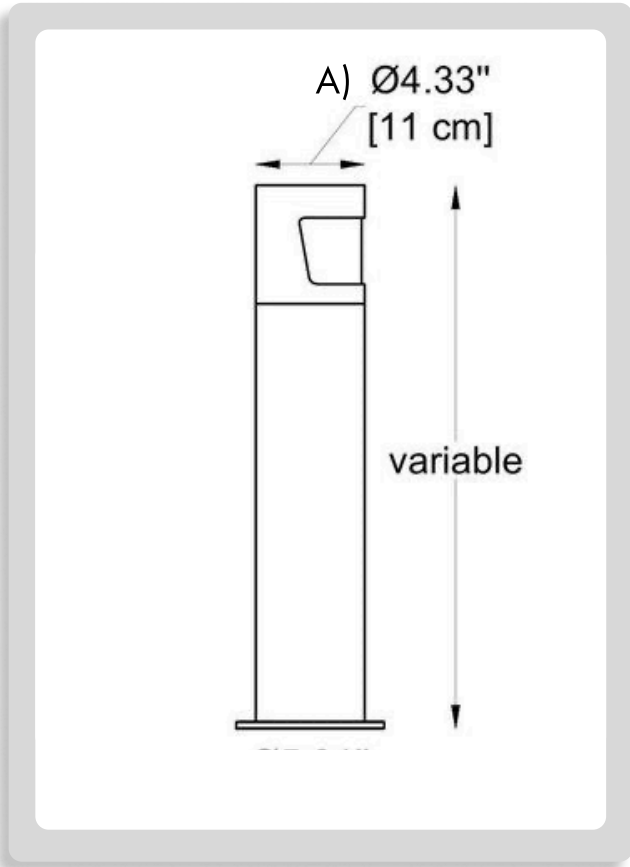

PROJECT NAME: \_\_\_\_\_

**HOW TO ORDER:**

**CODE:**

Example: CODE: BB-LLS-BL-H1-30K-DIM-DG-JC3001	BB-LLS-BL- H1-30K-DIM- DG-JC3001
---	--

**1 BODY HEIGHT:**

- H1 H: 11.81" (30 cm)
- H2 H: 21.65" (55 cm)
- H3 H: 31.49" (80 cm)

**2 DIAMETER:**

A) Ø1: 4.33" (11 cm)

**3 LIGHT SOURCE:**

LED / 8.6W / 73 mA / 450 lm / 80 CRI

**4 CCT:**

- 30K 3000K
- 40K 4000K
- 50K 5000K
- CUS Custom on request

**5 DIMMING OPTIONS:**

- NON NON-Dimmable
- DIM 0-10V
- CAS Casambi
- LUT Lutron
- DAL Dali