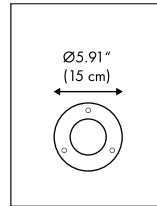

PROJECT NAME: \_\_\_\_\_

**HOW TO ORDER:**

**CODE:**

Example: CODE: BB-LLS-BL-H1-30K-DIM-DG-JC3001	BB-LLS-BL- H1-30K-DIM- DG-JC3001
---	--

**1 BODY HEIGHT:**

- H1 H: 11.81" (30 cm)
- H2 H: 21.65" (55 cm)
- H3 H: 31.49" (80 cm)

**2 DIAMETER:**

A) Ø1: 4.33" (11 cm)

**3 LIGHT SOURCE:**

LED / 8.6W / 73 mA / 450 lm / 80 CRI

**4 CCT:**

- 30K 3000K
- 40K 4000K
- 50K 5000K
- CUS Custom on request

**5 DIMMING OPTIONS:**

- NON NON-Dimmable
- DIM 0-10V
- CAS Casambi
- LUT Lutron
- DAL Dali

**7 INSTALLATION BASE:**

Flange Base  
(included)\*

Ø: 5.91" (15 cm)

\*Flange base is a basic part you need to assemble the landing base.

Inground Base  
(option)

Code: **-JC3001**

L: 10.16" (25.8 cm)  
H: 8.27" (21 cm)  
Ø 1: 6.30" (16 cm)  
Ø 2: 3.54" (9 cm)