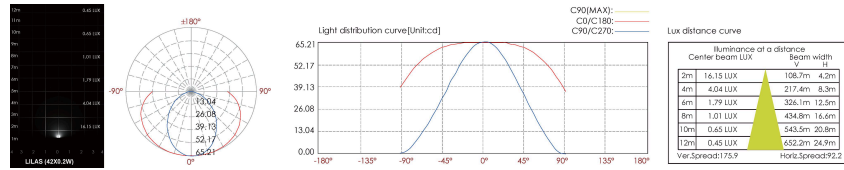

**CODE:  
BB-LLS-BL**

FIXTURE TYPE: \_\_\_\_\_

PROJECT NAME: \_\_\_\_\_

**HOW TO ORDER:**

**CODE:**

Example:  
CODE:  
BB-LLS-BL-H1-30K-DIM-DG-JC3001

BB-LLS-BL-  
H1-30K-DIM-  
DG-JC3001

**PHOTOMETRICS:**