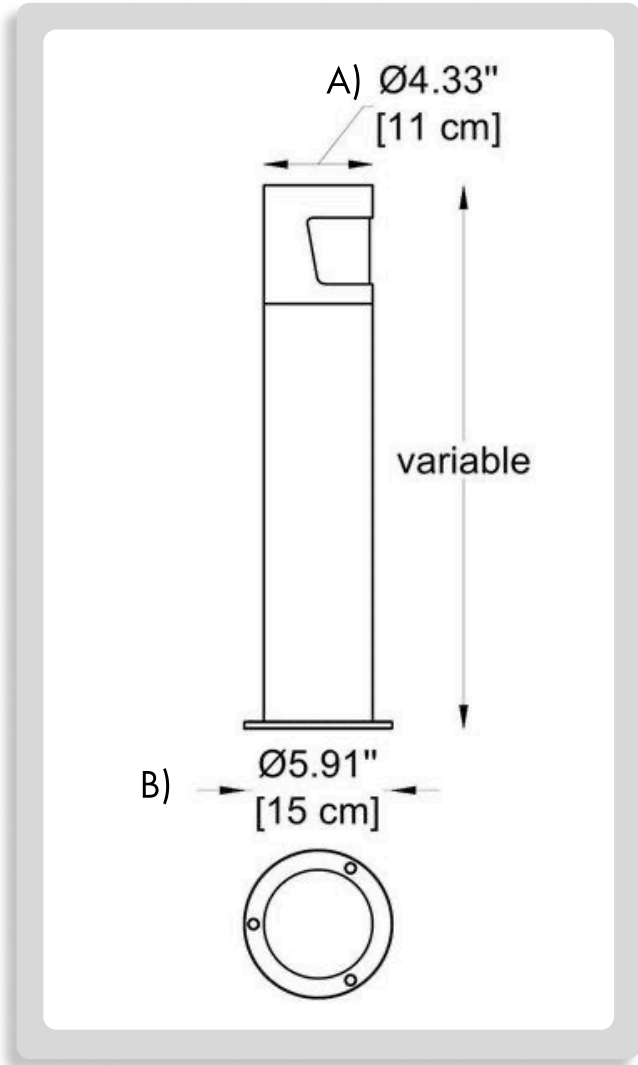

PROJECT NAME: \_\_\_\_\_

**HOW TO ORDER:**

**CODE:**

Example: CODE: BB-LLS-BL-H1-30K-DIM-DG-JC3001	BB-LLS-BL- H1-30K-DIM- DG-JC3001
---	--

**1 BODY HEIGHT:**

- H1 H: 11.81" (30 cm)
- H2 H: 21.65" (55 cm)
- H3 H: 31.49" (80 cm)

**2 DIAMETER:**

A) Ø1: 4.33" (11 cm)

**3 LIGHT SOURCE:**

LED / 8.6W / 73 mA / 450 lm / 80 CRI

**4 CCT:**

- 30K 3000K
- 40K 4000K
- 50K 5000K
- CUS Custom on request

**5 DIMMING OPTIONS:**

- NON NON-Dimmable
- DIM 0-10V
- CAS Casambi
- LUT Lutron
- DAL Dali

**7 INSTALLATION BASE:**

Flange Base  
(included)\*

Ø: 5.91" (15 cm)

\*Flange base is a basic part you need to assemble the landing base.

Inground Base  
(option)

Code: **-JC3001**

L: 10.16" (25.8 cm)  
H: 8.27" (21 cm)  
Ø 1: 6.30" (16 cm)  
Ø 2: 3.54" (9 cm)