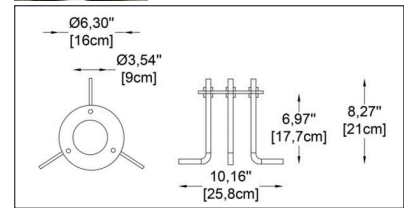

PROJECT NAME: \_\_\_\_\_

**HOW TO ORDER:**

**CODE:**

Example: CODE: BB-LLS-BL-H1-30K-DIM-DG-JC3001	BB-LLS-BL- H1-30K-DIM- DG-JC3001
---	--

**1 BODY HEIGHT:**

- H1 H: 11.81" (30 cm)
- H2 H: 21.65" (55 cm)
- H3 H: 31.49" (80 cm)

**2 DIAMETER:**

A) Ø1: 4.33" (11 cm)

**3 LIGHT SOURCE:**

LED / 8.6W / 73 mA / 450 lm / 80 CRI

**4 CCT:**

- 30K 3000K
- 40K 4000K
- 50K 5000K
- CUS Custom on request

**5 DIMMING OPTIONS:**

- NON NON-Dimmable
- DIM 0-10V
- CAS Casambi
- LUT Lutron
- DAL Dali

**7 INSTALLATION BASE:**

Flange Base  
(included)\*

Ø: 5.91" (15 cm)

\*Flange base is a basic part you need to assemble the landing base.

Inground Base  
(option)

Code: **-JC3001**

L: 10.16" (25.8 cm)  
H: 8.27" (21 cm)  
Ø 1: 6.30" (16 cm)  
Ø 2: 3.54" (9 cm)