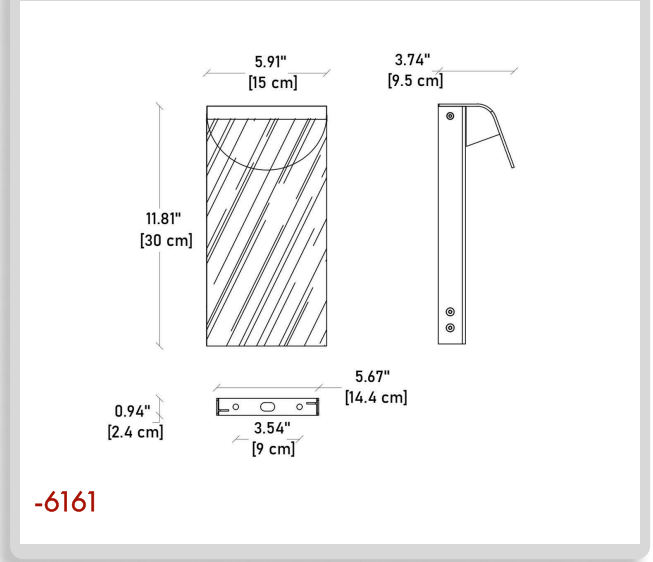

FIXTURE TYPE: _____

PROJECT NAME: _____

NOTES:

HOW TO ORDER: CODE:

Example:
CODE: BB-TKWY-GLC-6160-60K-CAS-MB-T

BB-TKWY-
GLC-6160-60K-CAS-
MB-T

1 MODELS:

-6160

DIMENSIONS:

- A) Height - H: 31.50" (80 cm)
- B) Length - L: 5.91" (15 cm)
- C) Width - W: 3.74" (9.5 cm)

LIGHT SOURCE:

LED / 5W / 110-277V / CRI ≥80

-6161

DIMENSIONS:

- A) Height - H: 11.81" (30 cm)
- B) Length - L: 5.91" (15 cm)
- C) Width - W: 3.74" (9.5 cm)

LIGHT SOURCE:

LED / 5W / 110-277V / CRI ≥80

2 CCT:

- **-30K** 3000K
- **-40K** 4000K
- **-60K** 6000K

3 DIMMING OPTIONS:

- **-NON** NON-Dimmable
- **-DIM** 0-10V
- **-CAS** Casambi
- **-LUT** Lutron
- **-DL** DALI

4 FINISH OPTIONS:

- **-DG-T** Dark grey + Timber finish
- **-MB-T** Matt black + Timber finish
- **-MG-T** Matt Grey + Timber finish
- **-GM-T** Gray Metal Sand Grain + Timber finish

THINK BOLLARD - THINK BULLARD

sales@gordonbullard.com
www.bullardbollards.com
1-877-964-4646

991 South Gull Lake Dr
Richland, MI 49083
USA