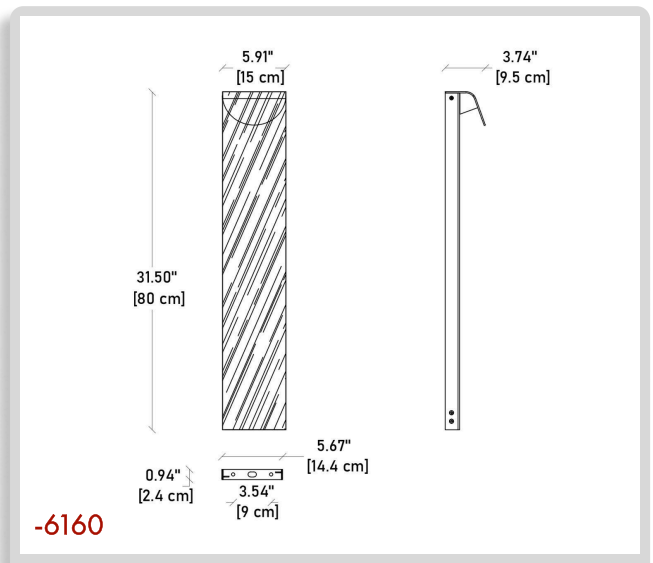

FIXTURE TYPE: _____

PROJECT NAME: _____

NOTES:

HOW TO ORDER: CODE:

Example:
CODE: BB-TKWY-GLC-6160-60K-CAS-MB-T

BB-TKWY-
GLC-6160-60K-CAS-
MB-T

1 MODELS:

-6160

DIMENSIONS:

- A) Height - H: 31.50" (80 cm)
- B) Length - L: 5.91" (15 cm)
- C) Width - W: 3.74" (9.5 cm)

LIGHT SOURCE:

LED / 5W / 110-277V / CRI ≥80

-6161

DIMENSIONS:

- A) Height - H: 11.81" (30 cm)
- B) Length - L: 5.91" (15 cm)
- C) Width - W: 3.74" (9.5 cm)

LIGHT SOURCE:

LED / 5W / 110-277V / CRI ≥80

2 CCT:

- **-30K** 3000K
- **-40K** 4000K
- **-60K** 6000K

3 DIMMING OPTIONS:

- **-NON** NON-Dimmable
- **-DIM** 0-10V
- **-CAS** Casambi
- **-LUT** Lutron
- **-DL** DALI

4 FINISH OPTIONS:

- **-DG-T** Dark grey + Timber finish
- **-MB-T** Matt black + Timber finish
- **-MG-T** Matt Grey + Timber finish
- **-GM-T** Gray Metal Sand Grain + Timber finish

THINK BOLLARD - THINK BULLARD

sales@gordonbullard.com
www.bullardbollards.com
1-877-964-4646

991 South Gull Lake Dr
Richland, MI 49083
USA