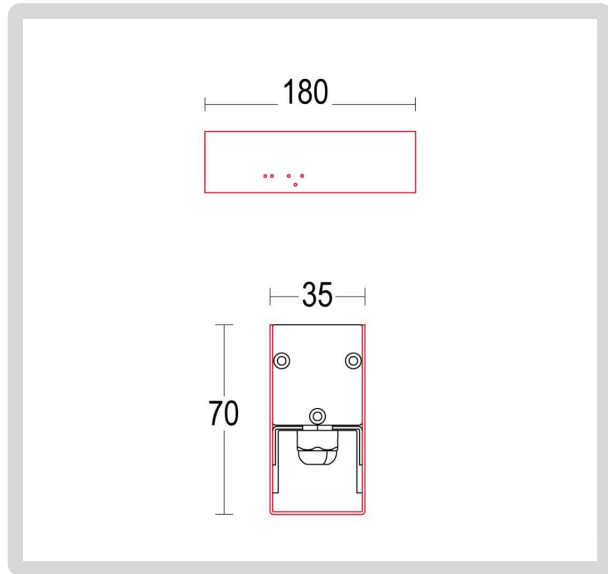

FIXTURE TYPE: _____

PROJECT NAME: _____

HOW TO ORDER:

CODE:

Example:
CODE: BB-001508.BAXO-GH-B69-139-1-DIM-AC551

BB-001508.BAXO-GH-B69-139-1-DIM-AC551

1 MODELS:

- A) Recessed depth - Ø: 2.76" (7 cm)
- B) Length - L: 7.09" (18 cm)
- C) Width - W: 1.38" (3.5 cm)

2 LIGHT SOURCE:

CODE   BEAM ANGLE | WATTAGE | KELVINS | LUMENS

-B69-139-1	69°x139	1 x 1.74W	3000 K	1 x 208 lm	24 V DC
-B69-139-2		1 x 3 W	3000 K	1 x 321 lm	24 V DC
-B69-139-3		1 x 1.74W	4000 K	1 x 228 lm	24 V DC
-B69-139-4		1 x 3 W	4000 K	1 x 332 lm	24 V DC

-B39-19-1	39°x19°	1 x 4.5 W	3000 K	1 x 438 lm	24 V DC
-B39-19-2		1 x 4.5 W	4000 K	1 x 486 lm	24 V DC

-B28-1	28°	1 x 4.5 W	3000 K	1 x 438 lm	24 V DC
-B28-2		1 x 4.5 W	4000 K	1 x 486 lm	24 V DC

3 DIMMING OPTIONS:

- **-NON** NON-Dimmable
- **-DIM** 0-10V
- **-CAS** Casambi
- **-DAL** Dali

THINK BOLLARD - THINK BULLARD

sales@gordonbullard.com
www.bullardbollards.com
1-877-964-4646

991 South Gull Lake Dr
Richland, MI 49083
USA