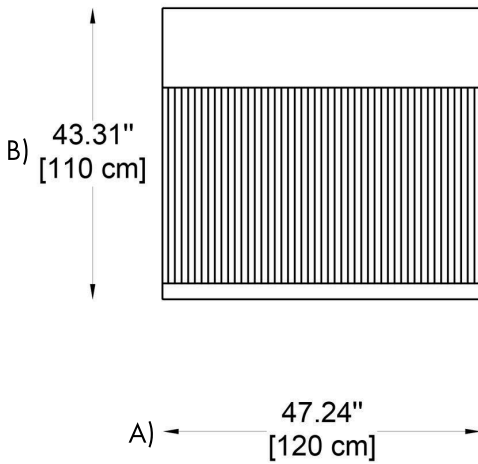

NOTES:

HOW TO ORDER:

CODE:

Example:
CODE: BB-CRL-SD-LED-30K-LA-DIM-112-IV

BB-CRL-SD-
LED-30K-LA-
DIM-112-IV

1 DIMENSIONS:

- A) Length - L: 47,24" (120 cm)
- B) Height - H: 43,31" (110 cm)
- C) Width - W: 27,56" (70 cm)

ACCESSORIES: (included)

DESK

Material - HPL desk

Dimensions:

L: 19.69" (50 cm)

H: 0.39" (1 cm)

W: 41.73" (106 cm)

Finish options:

Dimensions:

L: 9.84" (25 cm)

H: 0.39" (1 cm)

W: 47.24" (120 cm)

Finish options:

- **WH** White

- **SR** Sierra

- **IV** Imperiale Veneto