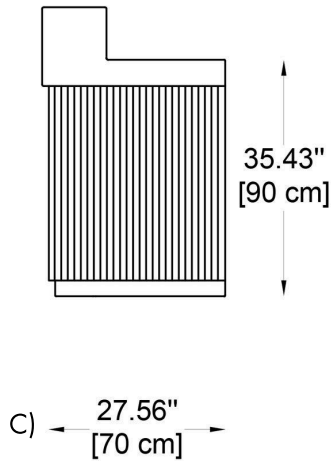

NOTES:

HOW TO ORDER:

CODE:

Example:
CODE: BB-CRL-SD-LED-30K-LA-DIM-112-IV

BB-CRL-SD-
LED-30K-LA-
DIM-112-IV

1 DIMENSIONS:

- A) Length - L: 47,24" (120 cm)
- B) Height - H: 43,31" (110 cm)
- C) Width - W: 27,56" (70 cm)

**BB-CRL-SD-
LED-30K-LA-
DIM-112-IV**

7 WIRING:

For E26 version:
Black cable (Length 10 ft.)

For LED version:
White cable (Length 10 ft.)

8 WEIGHT:

77,16 lb

THINK BOLLARD - THINK BULLARD

sales@gordonbullard.com
www.bullardbollards.com
1-877-964-4646

ACCESSORIES: (included)

DESK

Material - HPL desk

Dimensions:

L: 19.69" (50 cm)

H: 0.39" (1 cm)

W: 41.73" (106 cm)

Finish options:

Dimensions:

L: 9.84" (25 cm)

H: 0.39" (1 cm)

W: 47.24" (120 cm)

Finish options:

- **WH** White

- **SR** Sierra

- **IV** Imperiale Veneto