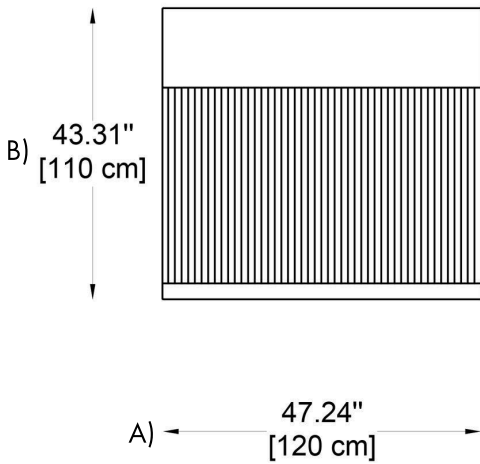

NOTES:

HOW TO ORDER:

CODE:

Example:
CODE: BB-CRL-SD-LED-30K-LA-DIM-112-IV

BB-CRL-SD-
LED-30K-LA-
DIM-112-IV

1 DIMENSIONS:

- A) Length - L: 47,24" (120 cm)
- B) Height - H: 43,31" (110 cm)
- C) Width - W: 27,56" (70 cm)

**BB-CRL-SD-
LED-30K-LA-
DIM-112-IV**

7 WIRING:

For E26 version:
Black cable (Length 10 ft.)

For LED version:
White cable (Length 10 ft.)

8 WEIGHT:

77,16 lb

THINK BOLLARD - THINK BULLARD

sales@gordonbullard.com
www.bullardbollards.com
1-877-964-4646

ACCESSORIES: (included)

DESK

Material - HPL desk

Dimensions:

L: 19.69" (50 cm)

H: 0.39" (1 cm)

W: 41.73" (106 cm)

Finish options:

Dimensions:

L: 9.84" (25 cm)

H: 0.39" (1 cm)

W: 47.24" (120 cm)

Finish options:

- **WH** White

- **SR** Sierra

- **IV** Imperiale Veneto