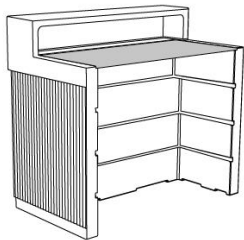

FIXTURE TYPE: _____

PROJECT NAME: _____

NOTES:

HOW TO ORDER:

CODE:

**Example:
CODE: BB-CRL-SD-LED-30K-LA-DIM-112-IV**

**BB-CRL-SD-
LED-30K-LA-
DIM-112-IV**

ACCESSORIES: (included)

DESK

Material - HPL desk

Dimensions:

L: 19.69" (50 cm)

H: 0.39" (1 cm)

W: 41.73" (106 cm)

Finish options:

- **WH** White
- **SR** Sierra
- **IV** Imperiale Veneto
- **WG** Wenge

ACCESSORIES: (not-included)

CODE: -114

COCKTAIL STATION

Material - ABS