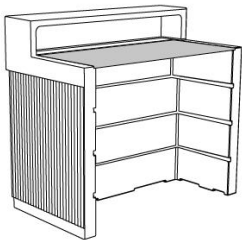

FIXTURE TYPE: _____

PROJECT NAME: _____

NOTES:

HOW TO ORDER:

CODE:

**Example:
CODE: BB-CRL-SD-LED-30K-LA-DIM-112-IV**

**BB-CRL-SD-
LED-30K-LA-
DIM-112-IV**

ACCESSORIES: (included)

DESK

Material - HPL desk

Dimensions:

L: 19.69" (50 cm)

H: 0.39" (1 cm)

W: 41.73" (106 cm)

Finish options:

- **WH** White

- **SR** Sierra

- **IV** Imperiale Veneto

- **WG** Wenge