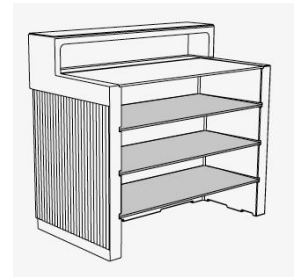

SHELVES:

Material - HPL TOP

Dimensions:

L: 17.32" (44 cm)

H: 0.39" (1 cm)

W: 41.73" (106 cm)

Finish options:

- **WH** White

- **SR** Sierra

- **IV** Imperiale Veneto

- **WG** Wenge