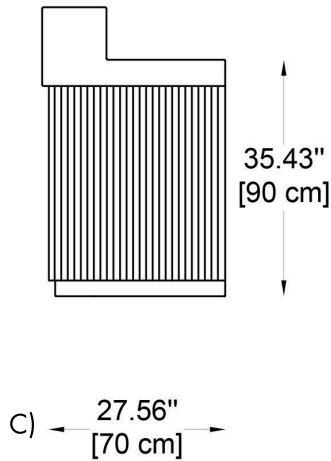

NOTES:

HOW TO ORDER:

CODE:

Example:
CODE: BB-CRL-SD-LED-30K-LA-DIM-112-IV

BB-CRL-SD-
LED-30K-LA-
DIM-112-IV

1 DIMENSIONS:

- A) Length - L: 47,24" (120 cm)
- B) Height - H: 43,31" (110 cm)
- C) Width - W: 27,56" (70 cm)

ACCESSORIES: (included)

DESK

Material - HPL desk

Dimensions:

L: 19.69" (50 cm)

H: 0.39" (1 cm)

W: 41.73" (106 cm)

Finish options:

Dimensions:

L: 9.84" (25 cm)

H: 0.39" (1 cm)

W: 47.24" (120 cm)

Finish options:

- **WH** White

- **SR** Sierra

- **IV** Imperiale Veneto

Dimensions:

L: 3.94" (10 cm)

H: 8.07" (20,5 cm)

W: 33.07" (84 cm)

Finish options - Black

THINK BOLLARD - THINK BULLARD

sales@gordonbullard.com

www.bullardbollards.com