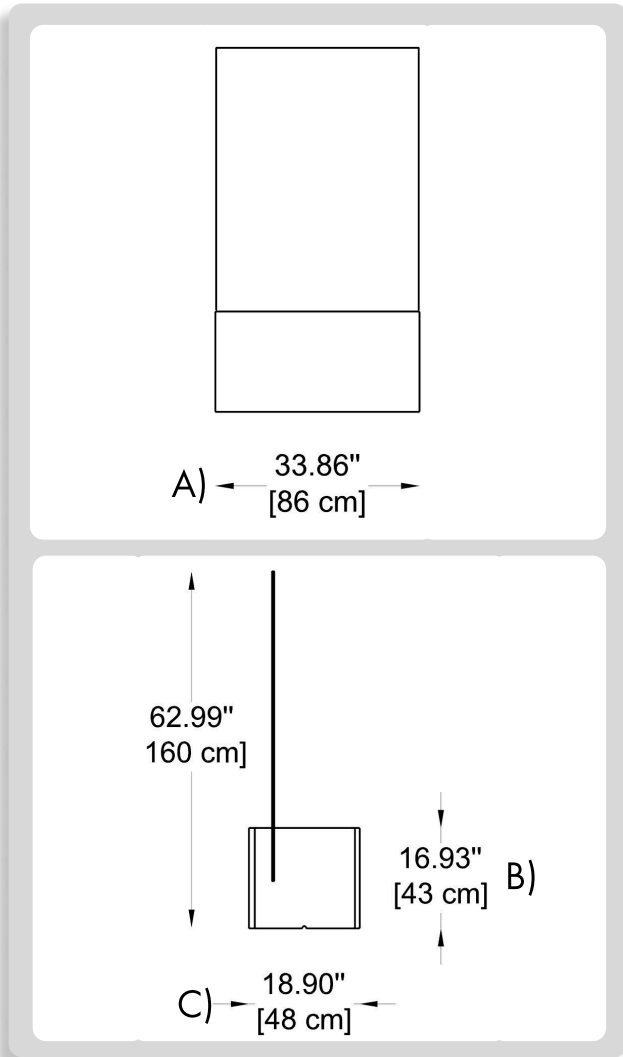

**HOW TO ORDER:**

**CODE:**

<b>Example: CODE: BB-PRV040-SD-160</b>	<b>BB-PRV040-SD-160</b>
--	-------------------------

**1 DIMENSIONS:**

A) Length - L: 33,86" (86 cm)  
 B) Height - H: 16,93" (43 cm)  
 C) Width - W: 18,90" (48 cm)

**2 LIGHT SOURCE:**

E26 / 2 x max. 10W / 110-277V

**3 FINISH OPTION:**

Light white

**4 WIRING:**

Black cable (Length: 10 ft)

**5 WEIGHT:**

26,45 lb

**6 ACCESSORIES: (not-included)**

**PANEL:**

**CODE: -160**

Material:  
Satinated plexiglass

Dimensions:

L: 3,14" (0,8 cm)  
 H: 55,12" (140 cm)  
 W: 33,86" (86 cm)

**THINK BOLLARD - THINK BULLARD**

sales@gordonbullard.com  
 www.bullardbollards.com  
 1-877-964-4646