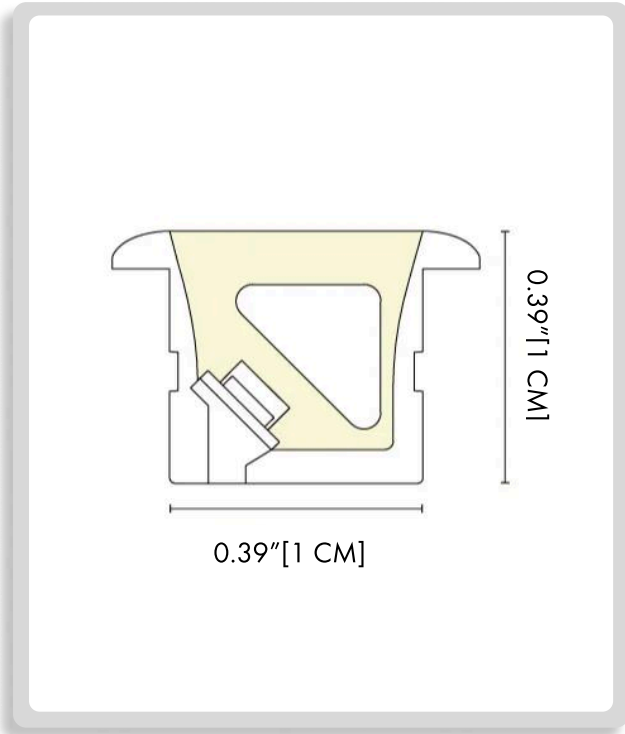

FIXTURE TYPE: _____

PROJECT NAME: _____

HOW TO ORDER:

CODE:

Example:
CODE: BB-SLWLCF-CL-24V.3D2021.LCF-AS-TD-01-CF

BB-SLWLCF-
CL-24V.3D2021.LCF-
AS-TD-01-CF

1 DIMENSIONS:

A) Length - L: 0.39" (1 cm)
B) Height - H: 0.39" (1 cm)

2 LIGHT SOURCE:

-24V.3D2021.LCF

CCT	COLOR RANGE	CRI	INPUT VOLTAGE	RATED CURRENT (A/m)	RATED POWER	MAXIMUM POWER
2700 K	2580-2870K	90	24	0.33 (0.10A/ft)	8 (2.44W/ft)	8.8 (2.68W/ft)
3000 K	2870-3220K					
4000 K	3710-4260K					

LUMENS	STANDARD LENGTH	REMARK
300(91LM/ft) 320(98LM/ft) 340(104LM/ft)	5000mm (16.4ft)	16LED/29.41mm